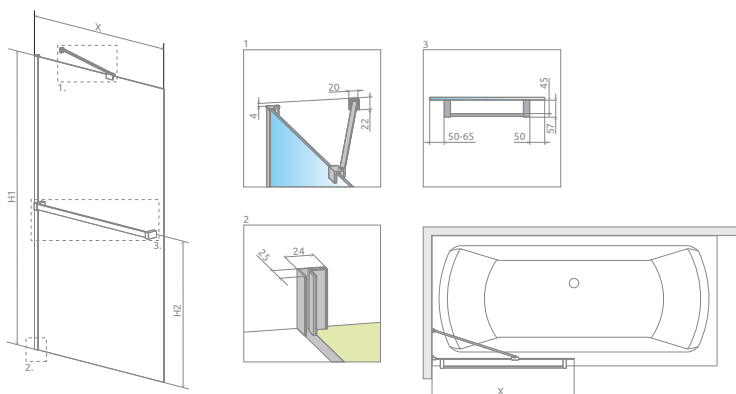

Idea PNJ II with hanger

ADDITIONAL OPTIONS

Profile finish:

01 Chrome

A universal bathtub screen that can be assembled as a left-hand or right-hand version.

Model	Width (X)	Height (H1)	TRANSPARENT GLASS
			Art. No.
PNJ II 50 + hanger	500-515	1500	10001050-01-01W
PNJ II 60 + hanger	600-615	1500	10001060-01-01W
PNJ II 70 + hanger	700-715	1500	10001070-01-01W
PNJ II 80 + hanger	800-815	1500	10001080-01-01W
PNJ II 90 + hanger	900-915	1500	10001090-01-01W
PNJ II 100 + hanger	1000-1015	1500	10001100-01-01W

TECHNICAL DRAWINGS

Model	X	H1	H2
PNJ II 50	500-515	1500	750
PNJ II 60	600-615	1500	750
PNJ II 70	700-715	1500	750
PNJ II 80	800-815	1500	750
PNJ II 90	900-915	1500	750
PNJ II 100	1000-1015	1500	750