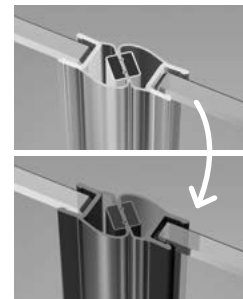

SIDEWALL S

Model	TRANSPARENT GLASS	
	profile finish: CHROME Art. No.	profile finish: BLACK Art. No.
PN S 70 L	10005070-01-01L	10005070-54-01L
PN S 70 R	10005070-01-01R	10005070-54-01R
PN S 75 L	10005075-01-01L	10005075-54-01L
PN S 75 R	10005075-01-01R	10005075-54-01R
PN S 80 L	10005080-01-01L	10005080-54-01L
PN S 80 R	10005080-01-01R	10005080-54-01R

As standard bathtub screen is provided without a threshold strip. Installation of the sidewall is possible only from the side of the magnetic strip.

TECHNICAL DRAWINGS

Door	A1	X1	Y1	C	D	H1
PN DWJ+S 140	1400	1385-1400	1380-1395	655-670	590	1505
PN DWJ+S 150	1500	1485-1500	1480-1495	705-720	640	1505
PN DWJ+S 160	1600	1585-1600	1580-1595	755-770	690	1505
PN DWJ+S 170	1700	1685-1700	1680-1695	805-820	740	1505
PN DWJ+S 180	1800	1785-1800	1780-1795	855-870	790	1505

Sidewall S	A2	X2	Y2	H2
PN S 70	700	685-700	680-695	1500
PN S 75	750	735-750	730-745	1500
PN S 80	800	785-800	780-795	1500

There is possibility of paid replacement of transparent magnetic gaskets for gaskets in black. You should clearly state it in the order.