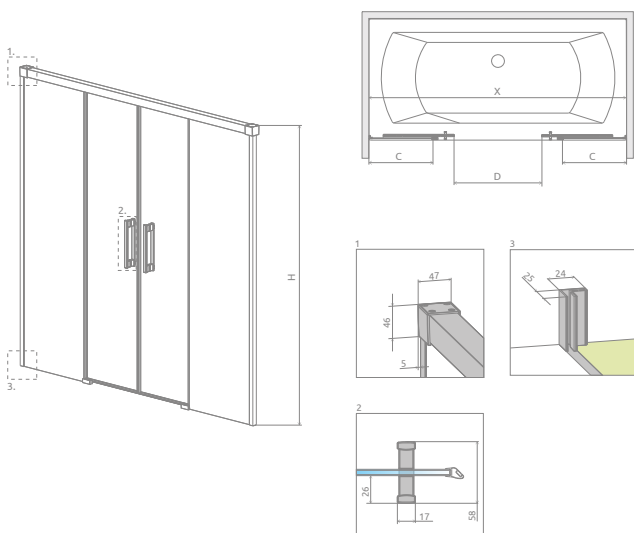

TECHNICAL DRAWINGS

There is a possibility of a paid replacement of transparent gaskets for black gaskets:

- option no.1 – only magnetic gaskets,
- option no. 2 – all gaskets (magnetic, vertical and horizontal).

The selected option must be clearly stated in the order.

Model	X	D	H
PN DWD 140	1385-1415	550	1505
PN DWD 150	1485-1515	580	1505
PN DWD 160	1585-1615	650	1505
PN DWD 170	1685-1715	680	1505
PN DWD 180	1785-1815	750	1505