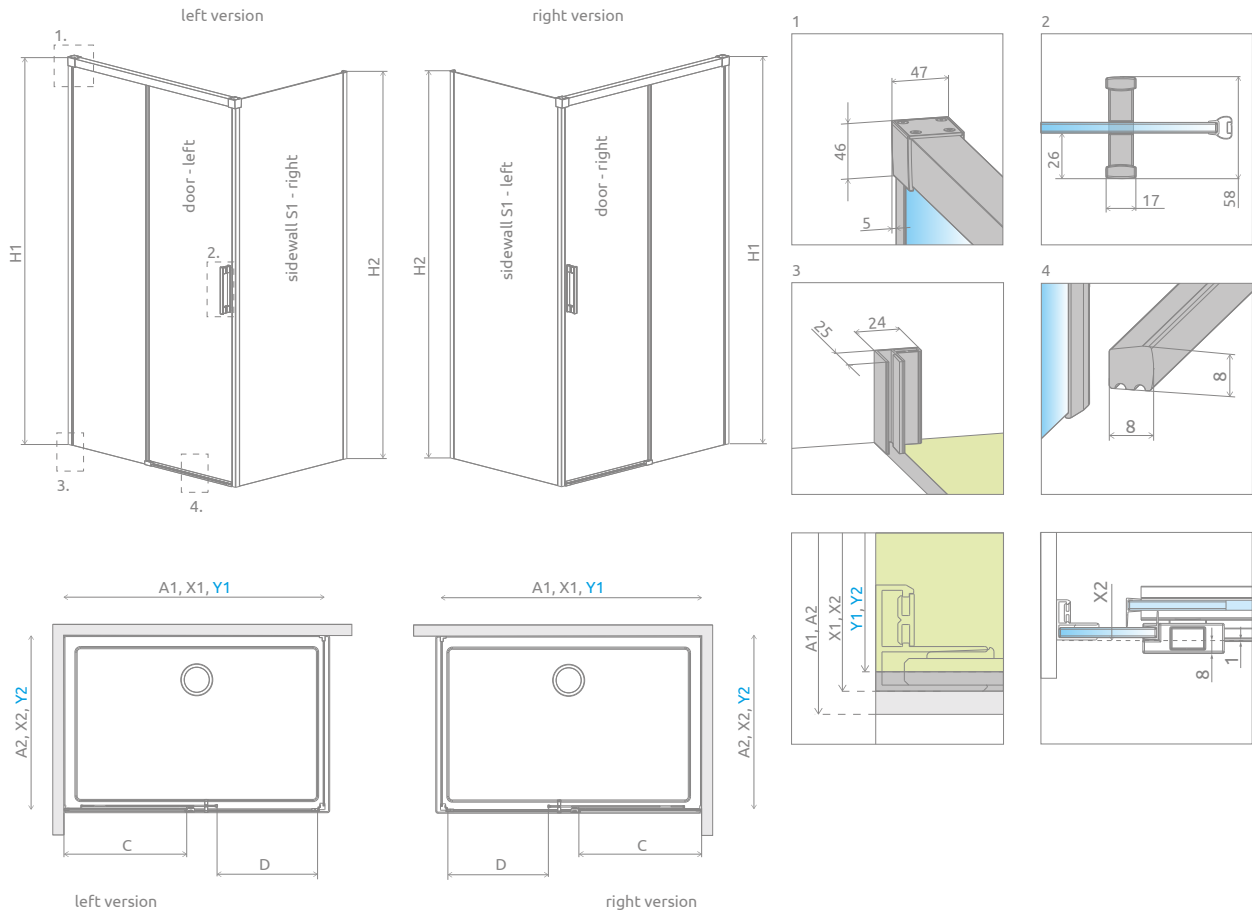

TECHNICAL DRAWINGS

Door	A1	X1	Y1	C	D	H1	Version
KDJ 100	1000	985-1000	980-995	455-470	390	2005	W2
KDJ 110	1100	1085-1100	1080-1095	505-520	440	2005	
KDJ 120	1200	1185-1200	1180-1195	555-570	490	2005	
KDJ 130	1300	1285-1300	1280-1295	605-620	540	2005	
KDJ 140	1400	1385-1400	1380-1395	655-670	590	2005	
KDJ 150	1500	1485-1500	1480-1495	705-720	640	2005	
KDJ 160	1600	1585-1600	1580-1595	755-770	690	2005	

Extension profiles		profile finish: BLACK Art. No.
	Profile +2cm – it can be mounted only on the side of the fixed front wall – set	P01-ID-001-54
	Profile +2cm – it can be mounted only on the side of the sidewall – set	P01-ID-KDJ-SC-54

Sidewall S1	A2	X2	Y2	H2	Version
S1 70	700	685-700	680-695	2000	W2
S1 75	750	735-750	730-745	2000	
S1 80	800	785-800	780-795	2000	
S1 90	900	885-900	880-895	2000	W3
S1 100	1000	985-1000	980-995	2000	
S1 110	1100	1085-1100	1080-1095	2000	
S1 120	1200	1185-1200	1180-1195	2000