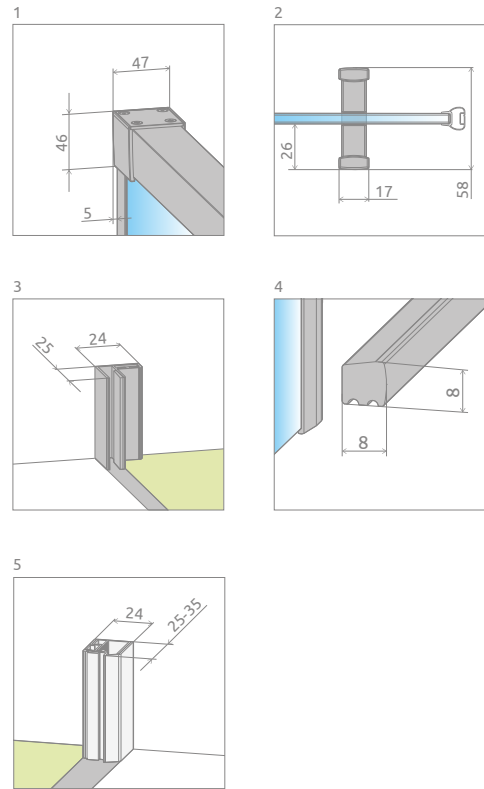

# Idea Black DWJ Factory

The product in other colour variants can be found on p. 195

Idea DWJ + shower board

Profile finish:

54 Black

The pattern is made of durable ceramic paint, applied from the outside, which fuses with the glass during the toughening process.

# TECHNICAL DRAWINGS

Model	X	C	D	H
DWJ 100	987-1012	455-470	405	2005
DWJ 110	1087-1112	505-520	455	2005
DWJ 120	1187-1212	555-570	505	2005
DWJ 130	1287-1312	605-620	555	2005
DWJ 140	1387-1412	655-670	605	2005
DWJ 150	1487-1512	705-720	655	2005
DWJ 160	1587-1612	755-770	705	2005

## NAVIGATION

Dimensions are given in mm.