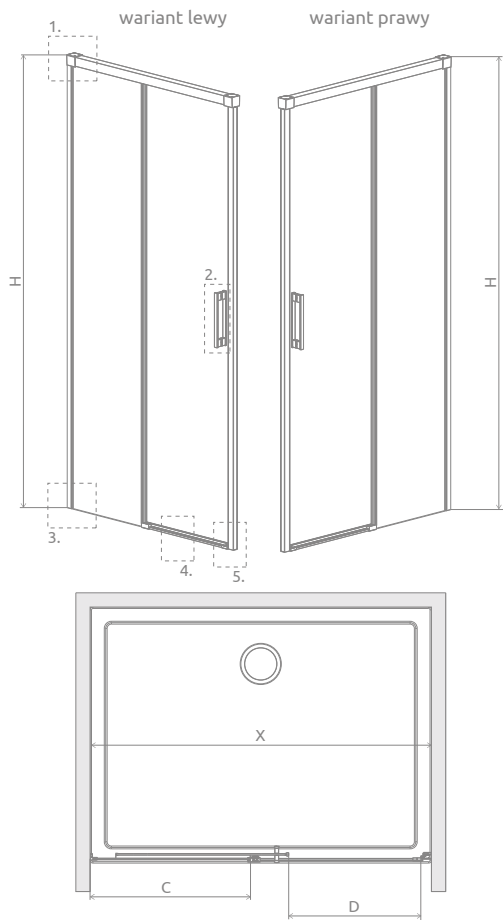

# Idea Black DWJ Factory

The product in other colour variants can be found on p. 195

Idea DWJ + shower board

Profile finish:

54 Black

The pattern is made of durable ceramic paint, applied from the outside, which fuses with the glass during the toughening process.

# TECHNICAL DRAWINGS

Model	X	C	D	H
DWJ 100	987-1012	455-470	405	2005
DWJ 110	1087-1112	505-520	455	2005
DWJ 120	1187-1212	555-570	505	2005
DWJ 130	1287-1312	605-620	555	2005
DWJ 140	1387-1412	655-670	605	2005
DWJ 150	1487-1512	705-720	655	2005
DWJ 160	1587-1612	755-770	705	2005

## ADDITIONAL OPTIONS

Extension profiles		profile finish: <b>BLACK</b> Art. No.
	Profile +2cm - it can be mounted only on the side of the fixed front wall – set	P01-ID-001-54

## NAVIGATION

Dimensions are given in mm.