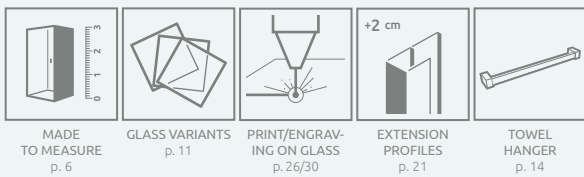

ADDITIONAL OPTIONS

Extension profiles		profile finish: BLACK Art. No.
	Profile +2cm - it can be mounted only on the side of the fixed front wall – set	P01-ID-001-54