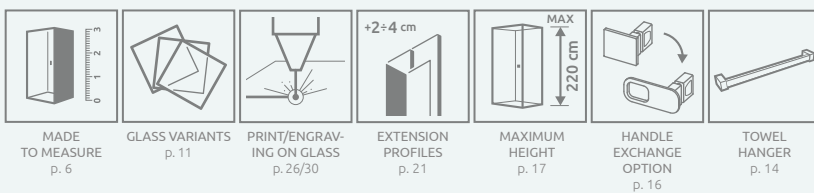

ADDITIONAL OPTIONS

Extension profiles	Art. No.
Profile + 2 cm	P01-154200001
Profile + 4 cm	P01-155200001