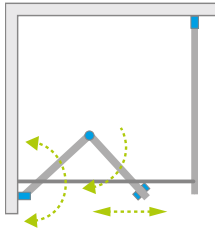

Fuenta New KDJ B

Profile finish:

01 Chrome

There is a possibility to order an additional handle for bi-fold doors. Details on p. 15.

Fuenta New KDJ + shower board

Shower enclosure set consists of 2 parts: shower door and sidewall S1. Please specify all the article numbers when making an order.

DOOR

Model	Tray width (A1)	Dimension to the glass panel axis (Y1)	Height (H1)	TRANSPARENT GLASS
				Art. No.
KDJ B door 80 L	800	772-782	2020	384081-01-01L
KDJ B door 80 R	800	772-782	2020	384081-01-01R
KDJ B door 90 L	900	872-882	2020	384082-01-01L
KDJ B door 90 R	900	872-882	2020	384082-01-01R
KDJ B door 100 L	1000	972-982	2020	384083-01-01L
KDJ B door 100 R	1000	972-982	2020	384083-01-01R

SIDEWALL S1

Model	Tray width (A2)	Dimension to the glass panel axis (Y1)	Height (H2)	TRANSPARENT GLASS
				Art. No.
S1 70	700	667-682	2000	384048-01-01
S1 75	750	717-732	2000	384049-01-01
S1 80	800	767-782	2000	384051-01-01
S1 90	900	867-882	2000	384050-01-01
S1 100	1000	967-982	2000	384052-01-01
S1 110	1100	1067-1082	2000	384053-01-01
S1 120	1200	1167-1182	2000	384054-01-01

Sidewall S1	A2	X2	Y2	H2
S1 70	700	680-695	667-682	2000
S1 75	750	730-745	717-732	2000
S1 80	800	780-795	767-782	2000
S1 90	900	880-895	867-882	2000
S1 100	1000	980-995	967-982	2000
S1 110	1100	1080-1095	1067-1082	2000
S1 120	1200	1180-1195	1167-1182	2000