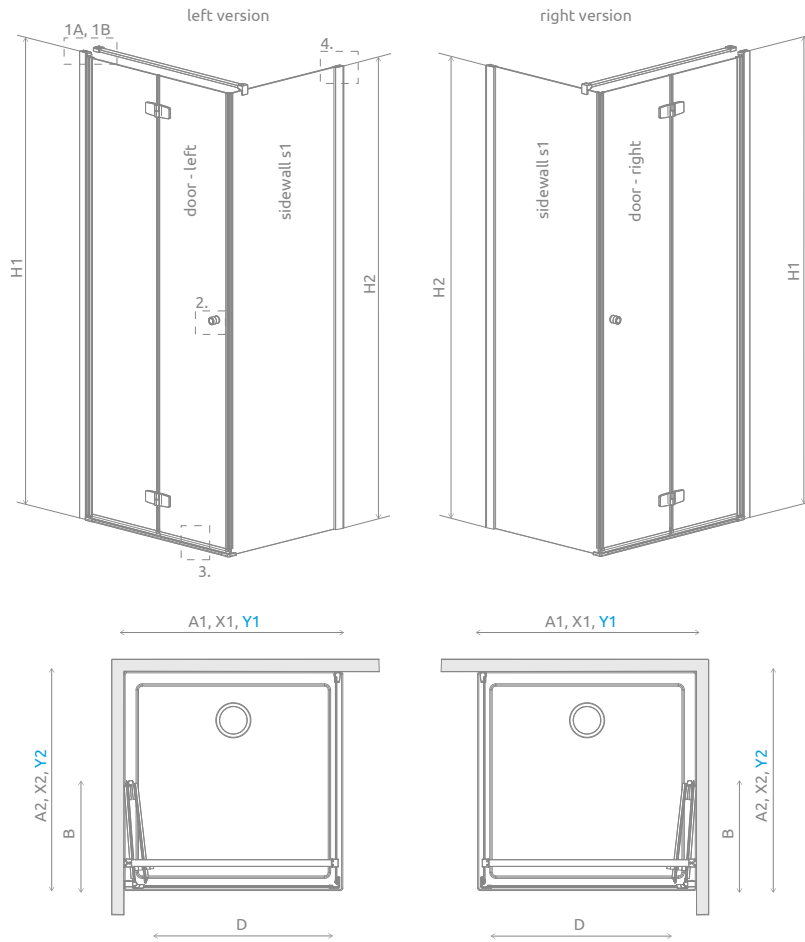

TECHNICAL DRAWINGS

Door	A1	X1	Y1	B	D	H1
KDJB80	800	790-800	772-782	390	645	2020
KDJB90	900	890-900	872-882	440	745	2020
KDJB100	1000	990-1000	972-982	490	845	2020

Sidewall S1	A2	X2	Y2	H2
S1 70	700	680-695	667-682	2000
S1 75	750	730-745	717-732	2000
S1 80	800	780-795	767-782	2000
S1 90	900	880-895	867-882	2000
S1 100	1000	980-995	967-982	2000
S1 110	1100	1080-1095	1067-1082	2000
S1 120	1200	1180-1195	1167-1182	2000

ADDITIONAL OPTIONS

MADE TO MEASURE p. 6	GLASS VARIANTS p. 11	PRINT/ENGRAVING ON GLASS p. 26/30	EXTENSION PROFILES p. 21	CHANGING THE COLOR OF THE HANDLES p. 16	ADDITIONAL HANDLE p. 15	TOWEL HANGER p. 14

Extension profiles	Art. No.
Profile + 2 cm for sidewall S1 only	P01-154200001
Profile + 4 cm for sidewall S1 only	P01-155200001
Profile + 2 cm – it can be mounted only on the side of a profile hinge	P01-137202001