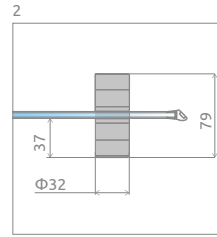

TECHNICAL DRAWINGS