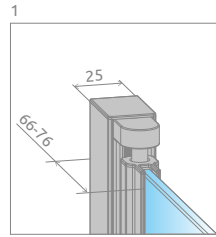

TECHNICAL DRAWINGS