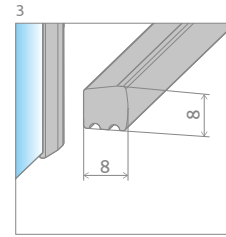

TECHNICAL DRAWINGS