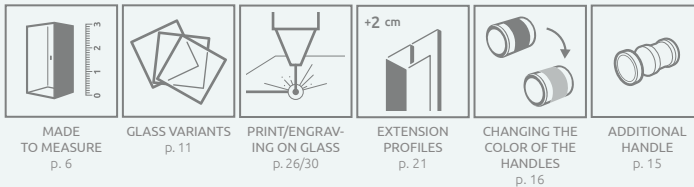

ADDITIONAL OPTIONS

Extension profiles	Art. No.
Profile + 2 cm	P01-137202001