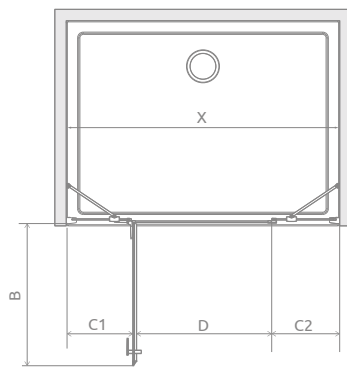

Fuenta New DWJS

Profile finish:

01 Chrome

Fuenta New DWJS + shower board

Shower door set consists of 2 parts: door and front walls. Please specify both article numbers when making an order.

DOOR

Model	Width of niche (X)	Height (H)	TRANSPARENT GLASS
			Art. No.
DWJS 110 L	1085-1115	2000	384030-01-01L
DWJS 110 R	1085-1115	2000	384030-01-01R
DWJS 120 L	1185-1215	2000	384031-01-01L
DWJS 120 R	1185-1215	2000	384031-01-01R
DWJS 130 L	1285-1315	2000	384032-01-01L
DWJS 130 R	1285-1315	2000	384032-01-01R
DWJS 140 L	1385-1415	2000	384033-01-01L
DWJS 140 R	1385-1415	2000	384033-01-01R

FRONT WALLS (set of 2 walls)

Model	Height (H)	TRANSPARENT GLASS
		Art. No.
S	2000	384090-01-01

TECHNICAL DRAWINGS

Model	X	B	C1	C2	D	H
DWJS 110	1085-1115	520	287-302	287-302	505	2000
DWJS 120	1185-1215	620	287-302	287-302	605	2000
DWJS 130	1285-1315	720	287-302	287-302	705	2000
DWJS 140	1385-1415	820	287-302	287-302	805	2000

ADDITIONAL OPTIONS

Extension profiles	Art. No.
Profile + 2 cm	P01-154200001
Profile + 4 cm	P01-155200001

NAVIGATION

Dimensions are given in mm.