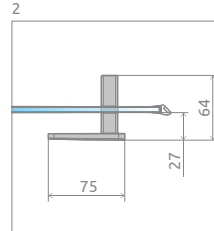

Fuenta New DWJS

Profile finish:

01 Chrome

Fuenta New DWJS + shower board

Shower door set consists of 2 parts: door and front walls. Please specify both article numbers when making an order.

DOOR

Model	Width of niche (X)	Height (H)	TRANSPARENT GLASS
			Art. No.
DWJS 110 L	1085-1115	2000	384030-01-01L
DWJS 110 R	1085-1115	2000	384030-01-01R
DWJS 120 L	1185-1215	2000	384031-01-01L
DWJS 120 R	1185-1215	2000	384031-01-01R
DWJS 130 L	1285-1315	2000	384032-01-01L
DWJS 130 R	1285-1315	2000	384032-01-01R
DWJS 140 L	1385-1415	2000	384033-01-01L
DWJS 140 R	1385-1415	2000	384033-01-01R

FRONT WALLS (set of 2 walls)

Model	Height (H)	TRANSPARENT GLASS
		Art. No.
S	2000	384090-01-01

TECHNICAL DRAWINGS

Model	X	B	C1	C2	D	H
DWJS 110	1085-1115	520	287-302	287-302	505	2000
DWJS 120	1185-1215	620	287-302	287-302	605	2000
DWJS 130	1285-1315	720	287-302	287-302	705	2000
DWJS 140	1385-1415	820	287-302	287-302	805	2000

ADDITIONAL OPTIONS

Extension profiles	Art. No.
Profile + 2 cm	P01-154200001
Profile + 4 cm	P01-155200001

NAVIGATION

Dimensions are given in mm.