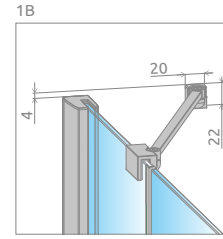

Fuenta New DWJS

Profile finish:

01 Chrome

Fuenta New DWJS + shower board

Shower door set consists of 2 parts: door and front walls. Please specify both article numbers when making an order.

DOOR

Model	Width of niche (X)	Height (H)	TRANSPARENT GLASS
			Art. No.
DWJS 110 L	1085-1115	2000	384030-01-01L
DWJS 110 R	1085-1115	2000	384030-01-01R
DWJS 120 L	1185-1215	2000	384031-01-01L
DWJS 120 R	1185-1215	2000	384031-01-01R
DWJS 130 L	1285-1315	2000	384032-01-01L
DWJS 130 R	1285-1315	2000	384032-01-01R
DWJS 140 L	1385-1415	2000	384033-01-01L
DWJS 140 R	1385-1415	2000	384033-01-01R

FRONT WALLS (set of 2 walls)

Model	Height (H)	TRANSPARENT GLASS
		Art. No.
S	2000	384090-01-01

TECHNICAL DRAWINGS

Model	X	B	C1	C2	D	H
DWJS 110	1085-1115	520	287-302	287-302	505	2000
DWJS 120	1185-1215	620	287-302	287-302	605	2000
DWJS 130	1285-1315	720	287-302	287-302	705	2000
DWJS 140	1385-1415	820	287-302	287-302	805	2000

ADDITIONAL OPTIONS

Extension profiles	Art. No.
Profile + 2 cm	P01-154200001
Profile + 4 cm	P01-155200001

NAVIGATION

Dimensions are given in mm.