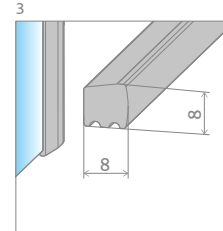

Fuenta New DWJS

Profile finish:

01 Chrome

Fuenta New DWJS + shower board

Shower door set consists of 2 parts: door and front walls. Please specify both article numbers when making an order.

DOOR

Model	Width of niche (X)	Height (H)	TRANSPARENT GLASS
			Art. No.
DWJS 110 L	1085-1115	2000	384030-01-01L
DWJS 110 R	1085-1115	2000	384030-01-01R
DWJS 120 L	1185-1215	2000	384031-01-01L
DWJS 120 R	1185-1215	2000	384031-01-01R
DWJS 130 L	1285-1315	2000	384032-01-01L
DWJS 130 R	1285-1315	2000	384032-01-01R
DWJS 140 L	1385-1415	2000	384033-01-01L
DWJS 140 R	1385-1415	2000	384033-01-01R

FRONT WALLS (set of 2 walls)

Model	Height (H)	TRANSPARENT GLASS
		Art. No.
S	2000	384090-01-01

TECHNICAL DRAWINGS

Model	X	B	C1	C2	D	H
DWJS 110	1085-1115	520	287-302	287-302	505	2000
DWJS 120	1185-1215	620	287-302	287-302	605	2000
DWJS 130	1285-1315	720	287-302	287-302	705	2000
DWJS 140	1385-1415	820	287-302	287-302	805	2000

ADDITIONAL OPTIONS

Extension profiles	Art. No.
Profile + 2 cm	P01-154200001
Profile + 4 cm	P01-155200001

NAVIGATION

Dimensions are given in mm.