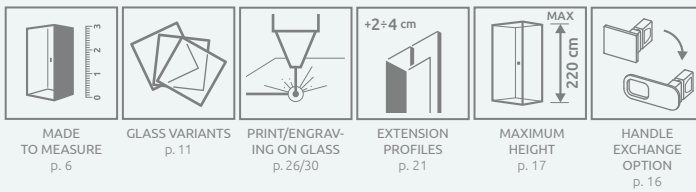

Fuenta New DWJS

Profile finish:

01 Chrome

Fuenta New DWJS + shower board

Shower door set consists of 2 parts: door and front walls. Please specify both article numbers when making an order.

DOOR

Model	Width of niche (X)	Height (H)	TRANSPARENT GLASS
			Art. No.
DWJS 110 L	1085-1115	2000	384030-01-01L
DWJS 110 R	1085-1115	2000	384030-01-01R
DWJS 120 L	1185-1215	2000	384031-01-01L
DWJS 120 R	1185-1215	2000	384031-01-01R
DWJS 130 L	1285-1315	2000	384032-01-01L
DWJS 130 R	1285-1315	2000	384032-01-01R
DWJS 140 L	1385-1415	2000	384033-01-01L
DWJS 140 R	1385-1415	2000	384033-01-01R

FRONT WALLS (set of 2 walls)

Model	Height (H)	TRANSPARENT GLASS
		Art. No.
S	2000	384090-01-01

TECHNICAL DRAWINGS

Model	X	B	C1	C2	D	H
DWJS 110	1085-1115	520	287-302	287-302	505	2000
DWJS 120	1185-1215	620	287-302	287-302	605	2000
DWJS 130	1285-1315	720	287-302	287-302	705	2000
DWJS 140	1385-1415	820	287-302	287-302	805	2000

ADDITIONAL OPTIONS

Extension profiles	Art. No.
Profile + 2 cm	P01-154200001
Profile + 4 cm	P01-155200001

NAVIGATION

Dimensions are given in mm.