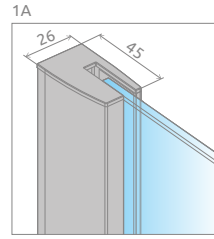

Fuenta New DWJS

Profile finish:

01 Chrome

Fuenta New DWJS + shower board

Shower door set consists of 2 parts: door and front walls. Please specify both article numbers when making an order.

DOOR

Model	Width of niche (X)	Height (H)	TRANSPARENT GLASS
			Art. No.
DWJS 110 L	1085-1115	2000	384030-01-01L
DWJS 110 R	1085-1115	2000	384030-01-01R
DWJS 120 L	1185-1215	2000	384031-01-01L
DWJS 120 R	1185-1215	2000	384031-01-01R
DWJS 130 L	1285-1315	2000	384032-01-01L
DWJS 130 R	1285-1315	2000	384032-01-01R
DWJS 140 L	1385-1415	2000	384033-01-01L
DWJS 140 R	1385-1415	2000	384033-01-01R

FRONT WALLS (set of 2 walls)

Model	Height (H)	TRANSPARENT GLASS
		Art. No.
S	2000	384090-01-01

TECHNICAL DRAWINGS

Model	X	B	C1	C2	D	H
DWJS 110	1085-1115	520	287-302	287-302	505	2000
DWJS 120	1185-1215	620	287-302	287-302	605	2000
DWJS 130	1285-1315	720	287-302	287-302	705	2000
DWJS 140	1385-1415	820	287-302	287-302	805	2000

ADDITIONAL OPTIONS

Extension profiles	Art. No.
Profile + 2 cm	P01-154200001
Profile + 4 cm	P01-155200001

NAVIGATION

Dimensions are given in mm.