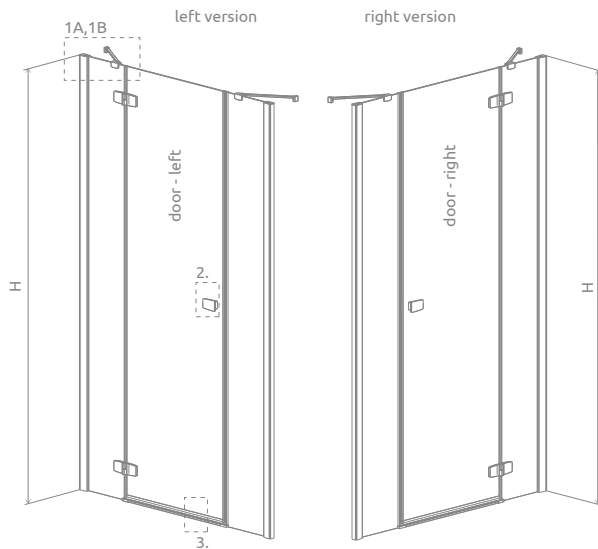

Fuenta New DWJS

Profile finish:

01 Chrome

Fuenta New DWJS + shower board

Shower door set consists of 2 parts: door and front walls. Please specify both article numbers when making an order.

DOOR

Model	Width of niche (X)	Height (H)	TRANSPARENT GLASS
			Art. No.
DWJS 110 L	1085-1115	2000	384030-01-01L
DWJS 110 R	1085-1115	2000	384030-01-01R
DWJS 120 L	1185-1215	2000	384031-01-01L
DWJS 120 R	1185-1215	2000	384031-01-01R
DWJS 130 L	1285-1315	2000	384032-01-01L
DWJS 130 R	1285-1315	2000	384032-01-01R
DWJS 140 L	1385-1415	2000	384033-01-01L
DWJS 140 R	1385-1415	2000	384033-01-01R

FRONT WALLS (set of 2 walls)

Model	Height (H)	TRANSPARENT GLASS
		Art. No.
S	2000	384090-01-01

TECHNICAL DRAWINGS

Model	X	B	C1	C2	D	H
DWJS 110	1085-1115	520	287-302	287-302	505	2000
DWJS 120	1185-1215	620	287-302	287-302	605	2000
DWJS 130	1285-1315	720	287-302	287-302	705	2000
DWJS 140	1385-1415	820	287-302	287-302	805	2000

ADDITIONAL OPTIONS

Extension profiles	Art. No.
Profile + 2 cm	P01-154200001
Profile + 4 cm	P01-155200001

NAVIGATION

Dimensions are given in mm.