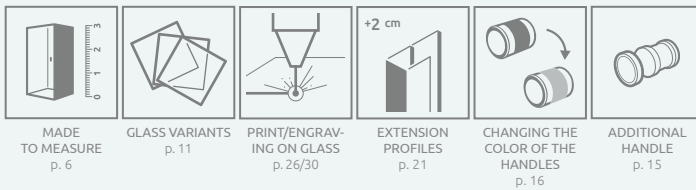

Fuenta New DWB

There is a possibility to order an additional handle for bi-fold doors. Details on p. 15.

Fuenta New DWB + Doros D

Profile finish:

01 Chrome

Model	Width of niche (X)	Height (H1)	TRANSPARENT GLASS
			Art. No.
DWB 80 L	787-805	2020	384075-01-01L
DWB 80 R	787-805	2020	384075-01-01R
DWB 90 L	887-905	2020	384076-01-01L
DWB 90 R	887-905	2020	384076-01-01R
DWB 100 L	987-1005	2020	384077-01-01L
DWB 100 R	987-1005	2020	384077-01-01R

PRACTICAL HANDLES
details on p. 16

Standard

Option

TPE elements in black

TPE elements in graphite

ADDITIONAL HANDLE
details on p. 15

TECHNICAL DRAWINGS

Model	X	B	D	H1	H2
DWB 80	787-805	390	680	2020	2000
DWB 90	887-905	440	780	2020	2000
DWB 100	987-1005	490	880	2020	2000

ADDITIONAL OPTIONS

Extension profiles	Art. No.
 U profile + 2 cm – it can be mounted only on the side of a profile hinge	P01-137202001

NAVIGATION

Dimensions are given in mm.