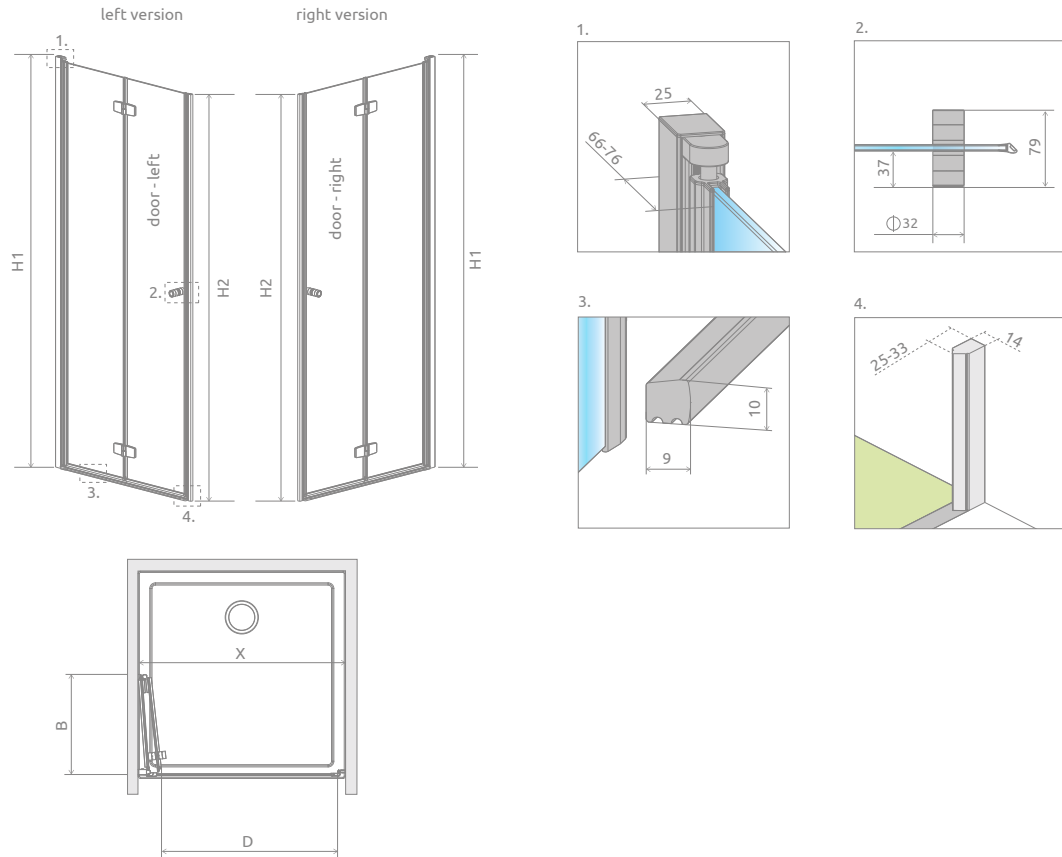

Fuenta New DWB

There is a possibility to order an additional handle for bi-fold doors. Details on p. 15.

Fuenta New DWB + Doros D

Profile finish:

01 Chrome

Model	Width of niche (X)	Height (H1)	TRANSPARENT GLASS
			Art. No.
DWB 80 L	787-805	2020	384075-01-01L
DWB 80 R	787-805	2020	384075-01-01R
DWB 90 L	887-905	2020	384076-01-01L
DWB 90 R	887-905	2020	384076-01-01R
DWB 100 L	987-1005	2020	384077-01-01L
DWB 100 R	987-1005	2020	384077-01-01R

PRACTICAL HANDLES
details on p. 16

Standard

Option

TPE elements in black

TPE elements in graphite

ADDITIONAL HANDLE
details on p. 15

TECHNICAL DRAWINGS

Model	X	B	D	H1	H2
DWB 80	787-805	390	680	2020	2000
DWB 90	887-905	440	780	2020	2000
DWB 100	987-1005	490	880	2020	2000

ADDITIONAL OPTIONS

Extension profiles	Art. No.
 U profile + 2 cm – it can be mounted only on the side of a profile hinge	P01-137202001

NAVIGATION

Dimensions are given in mm.