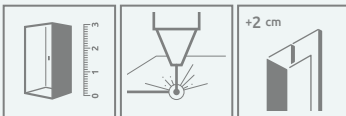

ADDITIONAL OPTIONS

MADE TO MEASURE
p. 6

PRINT/ENGRAVING ON GLASS
p. 26/30

EXTENSION PROFILES
p. 21

Extension profiles	Art. No.
U profile + 2 cm	P01-162199801