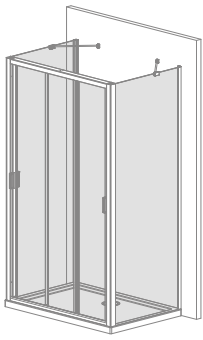

TECHNICAL DRAWINGS

It is possible to construct a wall-adjacent shower enclosure, in this case, please contact Customer Service Department.