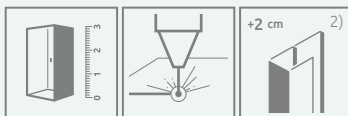

ADDITIONAL OPTIONS

MADE TO MEASURE
p. 6

PRINT/ENGRAVING ON GLASS
p. 26/30

EXTENSION PROFILES
p. 21

Extension profiles	Art. No.
U profile + 2 cm – for installation on the side of the door	P01-162199801