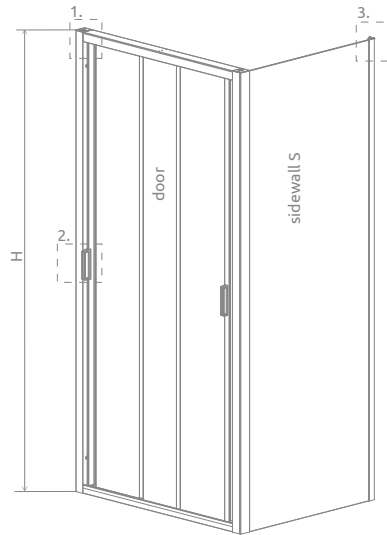

Door	A1	X1	Y	D	H
DW 75	750	727-747	723-743	363	2000
DW 80	800	777-797	773-793	396	2000
DW 85	850	827-847	823-843	429	2000
DW 90	900	877-897	873-893	462	2000
DW 95	950	927-947	923-943	495	2000
DW 100	1000	977-997	973-993	528	2000
DW 105	1050	1027-1047	1023-1043	561	2000
DW 110	1100	1077-1097	1073-1093	594	2000
DW 120	1200	1177-1197	1173-1193	660	2000

Sidewall	A2	X2
S 70	700	677 - 697
S 75	750	727-747
S 80	800	777 - 797
S 90	900	877-897
S 100	1000	977-997

ADDITIONAL OPTIONS

MADE TO MEASURE
p. 6

PRINT/ENGRAVING ON GLASS
p. 26/30

EXTENSION PROFILES
p. 21

Extension profiles	Art. No.
U profile + 2 cm – for installation on the side of the door	P01-162199801

NAVIGATION

²⁾ applies only to the door extension

Dimensions are given in mm.