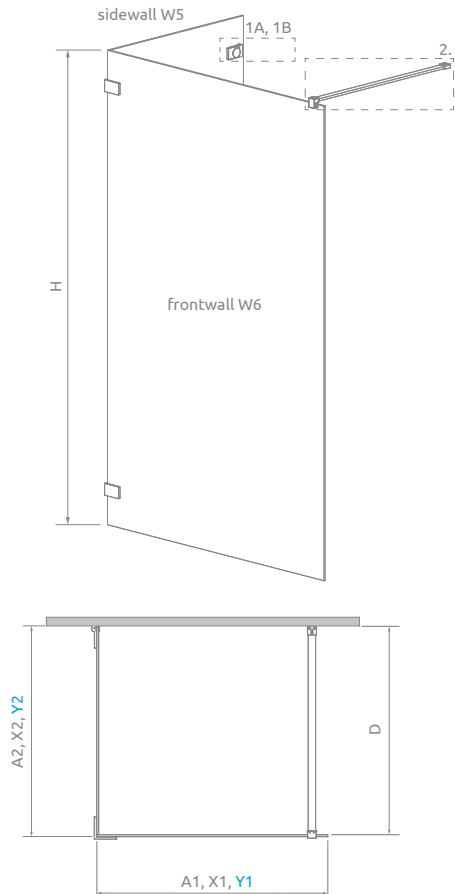

TECHNICAL DRAWINGS

Model	A2	X2	Y2	D
W5 80	800	786-796	773-783	769-779
W5 90	900	886-896	873-883	869-879
W5 100	1000	986-996	973-983	969-979

Model	A1	X1	Y1	H
W6 80	800	763	750	2000
W6 90	900	863	850	2000
W6 100	1000	963	950	2000
W6 110	1100	1063	1050	2000
W6 120	1200	1163	1150	2000
W6 130	1300	1263	1250	2000
W6 140	1400	1363	1350	2000

ADDITIONAL OPTIONS

			Chrome+ OPTION				
MADE TO MEASURE p. 6	GLASS VARIANTS p. 11	PRINT/ENGRAVING ON GLASS p. 26/36	PROFILE CHROME+ p. 12	INSIDE BRACKETS p. 17	TELESCOPIC SUPPORT BAR p. 70	TOWEL HANGER p. 14	MAXIMUM HEIGHT p. 17

Telescopic support bar	For glass	Height	Art. No.
	8 mm	max 3000 mm	WD-008-02

NAVIGATION

Dimensions are given in mm.