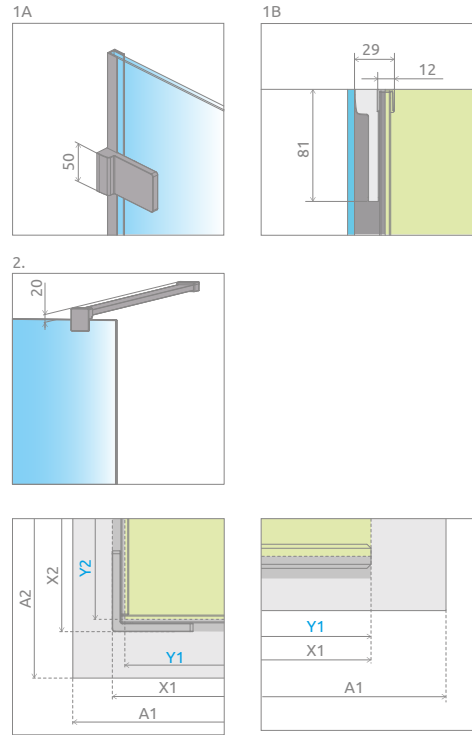

Euphoria Walk-in VI

Profile finish:

01 Chrome

Euphoria Walk-in VI + shower board

Shower enclosure set consists of 2 parts: Front wall W6 and sidewall W5. Please specify all the article numbers when making an order.

FRONT WALL W6

Model	Width (X1)	Dimension to the glass panel axis (Y1)	Height (H)	TRANSPARENT GLASS
				Art. No.
Walk In W6 80	763	750	2000	383170-01-01
Walk In W6 90	863	850	2000	383171-01-01
Walk In W6 100	963	950	2000	383172-01-01
Walk In W6 110	1063	1050	2000	383173-01-01
Walk In W6 120	1163	1150	2000	383174-01-01
Walk In W6 130	1263	1250	2000	383175-01-01
Walk In W6 140	1363	1350	2000	383176-01-01

SIDEWALL W5

Model	Width (X2)	Dimension to the glass panel axis (Y1)	Height (H)	TRANSPARENT GLASS
				Art. No.
W5 80	786-796	773-783	2000	383150-01-01
W5 90	886-896	873-883	2000	383151-01-01
W5 100	986-996	973-983	2000	383152-01-01

TECHNICAL DRAWINGS

Model	A2	X2	Y2	D
W5 80	800	786-796	773-783	769-779
W5 90	900	886-896	873-883	869-879
W5 100	1000	986-996	973-983	969-979

Model	A1	X1	Y1	H
W6 80	800	763	750	2000
W6 90	900	863	850	2000
W6 100	1000	963	950	2000
W6 110	1100	1063	1050	2000
W6 120	1200	1163	1150	2000
W6 130	1300	1263	1250	2000
W6 140	1400	1363	1350	2000