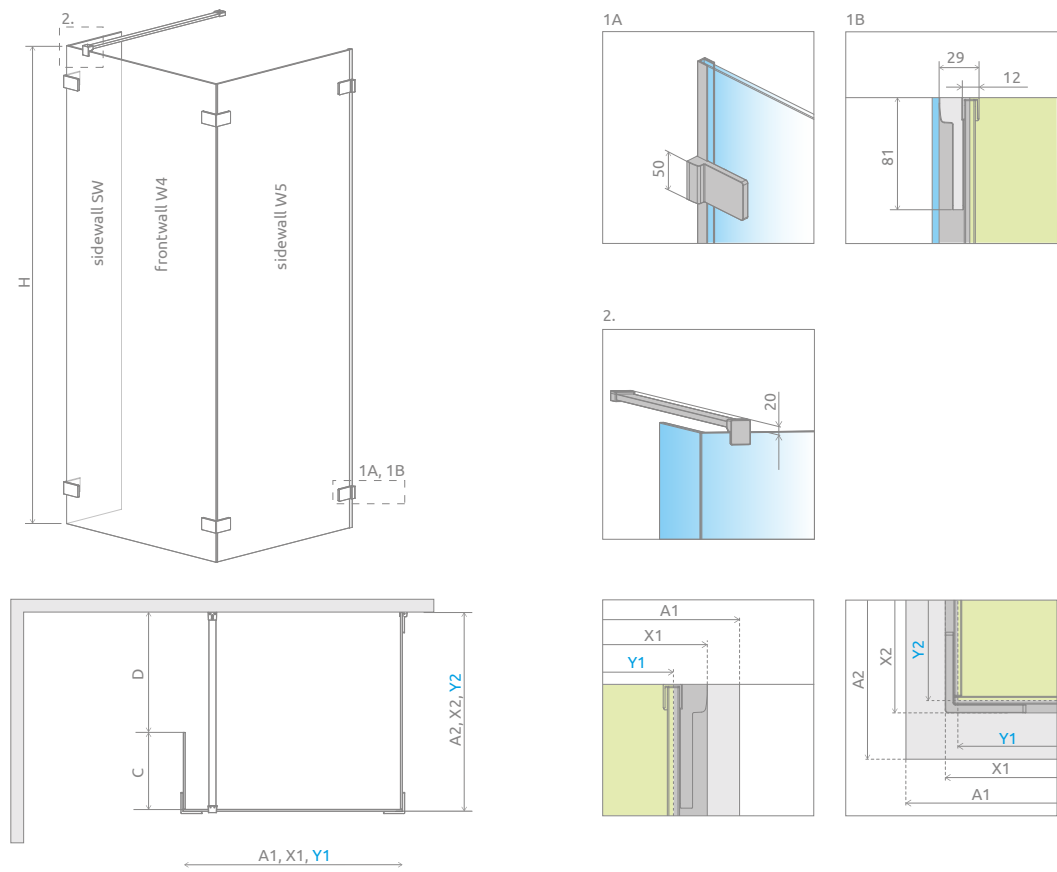

TECHNICAL DRAWINGS

Front wall W4	A1	X1	Y1	H
W4 80	800	773	747	2000
W4 90	900	873	847	2000
W4 100	1000	973	947	2000
W4 110	1100	1073	1047	2000
W4 120	1200	1173	1147	2000
W4 130	1300	1273	1247	2000
W4 140	1400	1373	1347	2000

Sidewall W5	A2	X2	Y2	D
W5 80	800	786-796	773-783	469-479
W5 90	900	886-896	873-883	569-579
W5 100	1000	986-996	973-983	669-679

Sidewall SW	C
SW	300

ADDITIONAL OPTIONS

			Chrome+ OPTION				
MADE TO MEASURE p. 6	GLASS VARIANTS p. 11	PRINT/ENGRAVING ON GLASS p. 26/36	PROFILE CHROME+ p. 12	INSIDE BRACKETS p. 17	TELESCOPIC SUPPORT BAR p. 70	TOWEL HANGER p. 14	MAXIMUM HEIGHT p. 17

Telescopic support bar	For glass	Height	Art. No.
	8 mm	max 3000 mm	WD-008-02

NAVIGATION

Volta II	Modo XL	Modo X/New I	Modo X/New I Factory/Frame	Modo X/New II	Modo X/New II with hanger	Modo X/New II Factory/Frame	Modo SL II	Modo X/New III	Modo X/New III Factory/Frame	Modo X/New IV	Euphoria Walk-in I
Euphoria Walk-in II	Euphoria Walk-in III	Euphoria Walk-in IV	Euphoria Walk-in V	Euphoria Walk-in VI	Arta Walk-in	Furo Walk-in	Furo SL Walk-in	Espera Pro Walk-in	Essenza Pro 8 Walk-in	Essenza Pro 8 Walk-in III	Eos Walk-in

Dimensions are given in mm.