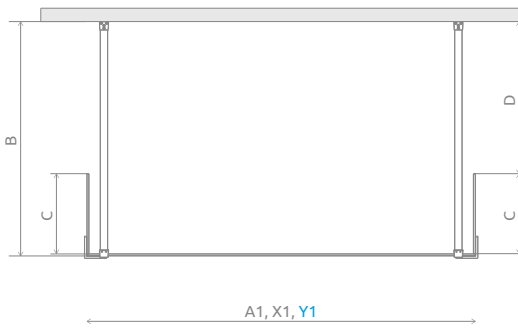

# Euphoria Walk-in I

Euphoria Walk-in I + shower board

Profile finish:

01 Chrome

Shower enclosure set consists of 3 parts: Front wall W4 and two sidewalls SW . Please specify all the article numbers when making an order.

## FRONT WALL W4

Model	Width (X1)	Dimension to the glass panel axis (Y1)	Height (H)	TRANSPARENT GLASS
				Art. No.
Walk-in W4 120	1173	1147	2000	383144-01-01
Walk-in W4 130	1273	1247	2000	383145-01-01
Walk-in W4 140	1373	1347	2000	383146-01-01

## SIDEWALL SW

(the package includes 1 sidewall, remember to order 2 sidewalls when making an order)

Model	Width (C)	Height (H)	TRANSPARENT GLASS
			Art. No.
SW	300	2000	383160-01-01

# TECHNICAL DRAWINGS

Front wall W4	A1	X1	Y1	B	H
W4 120	1200	1173	1147	max 1200	2000
W4 130	1300	1273	1247	max 1200	2000
W4 140	1400	1373	1347	max 1200	2000

Sidewall SW	C	D
SW	300	max 890