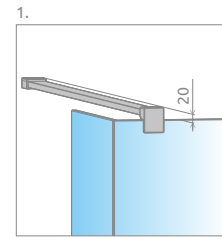

# Euphoria Walk-in I

Euphoria Walk-in I + shower board

Profile finish:

01 Chrome

Shower enclosure set consists of 3 parts: Front wall W4 and two sidewalls SW . Please specify all the article numbers when making an order.

## FRONT WALL W4

Model	Width (X1)	Dimension to the glass panel axis (Y1)	Height (H)	TRANSPARENT GLASS
				Art. No.
Walk-in W4 120	1173	1147	2000	383144-01-01
Walk-in W4 130	1273	1247	2000	383145-01-01
Walk-in W4 140	1373	1347	2000	383146-01-01

## SIDEWALL SW

(the package includes 1 sidewall, remember to order 2 sidewalls when making an order)

Model	Width (C)	Height (H)	TRANSPARENT GLASS
			Art. No.
SW	300	2000	383160-01-01

# TECHNICAL DRAWINGS

Front wall W4	A1	X1	Y1	B	H
W4 120	1200	1173	1147	max 1200	2000
W4 130	1300	1273	1247	max 1200	2000
W4 140	1400	1373	1347	max 1200	2000

Sidewall SW	C	D
SW	300	max 890