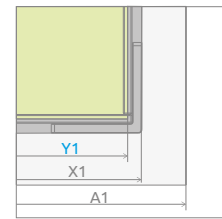

## FRONT WALL W4

Model	Width (X1)	Dimension to the glass panel axis (Y1)	Height (H)	TRANSPARENT GLASS
				Art. No.
Walk-in W4 120	1173	1147	2000	383144-01-01
Walk-in W4 130	1273	1247	2000	383145-01-01
Walk-in W4 140	1373	1347	2000	383146-01-01

## SIDEWALL SW

(the package includes 1 sidewall, remember to order 2 sidewalls when making an order)

Model	Width (C)	Height (H)	TRANSPARENT GLASS
			Art. No.
SW	300	2000	383160-01-01

# TECHNICAL DRAWINGS

Front wall W4	A1	X1	Y1	B	H
W4 120	1200	1173	1147	max 1200	2000
W4 130	1300	1273	1247	max 1200	2000
W4 140	1400	1373	1347	max 1200	2000

Sidewall SW	C	D
SW	300	max 890

## NAVIGATION

Dimensions are given in mm.