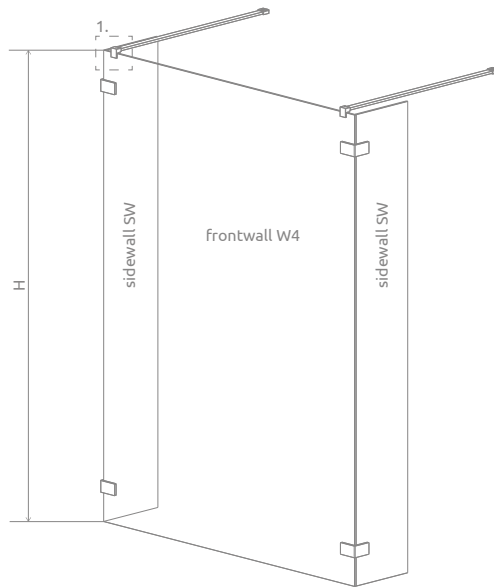

# Euphoria Walk-in I

Euphoria Walk-in I + shower board

Profile finish:

01 Chrome

Shower enclosure set consists of 3 parts: Front wall W4 and two sidewalls SW . Please specify all the article numbers when making an order.

## FRONT WALL W4

Model	Width (X1)	Dimension to the glass panel axis (Y1)	Height (H)	TRANSPARENT GLASS
				Art. No.
Walk-in W4 120	1173	1147	2000	383144-01-01
Walk-in W4 130	1273	1247	2000	383145-01-01
Walk-in W4 140	1373	1347	2000	383146-01-01

## SIDEWALL SW

(the package includes 1 sidewall, remember to order 2 sidewalls when making an order)

Model	Width (C)	Height (H)	TRANSPARENT GLASS
			Art. No.
SW	300	2000	383160-01-01

# TECHNICAL DRAWINGS

Front wall W4	A1	X1	Y1	B	H
W4 120	1200	1173	1147	max 1200	2000
W4 130	1300	1273	1247	max 1200	2000
W4 140	1400	1373	1347	max 1200	2000

Sidewall SW	C	D
SW	300	max 890