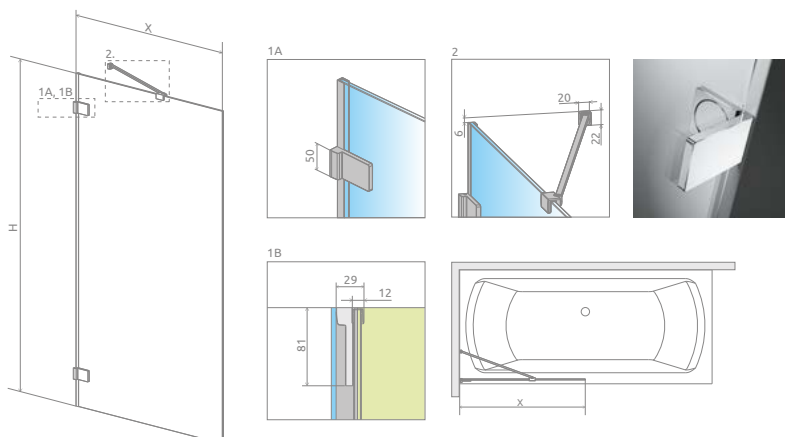

Euphoria PNJ II

ADDITIONAL OPTIONS

Profile finish:

01 Chrome

A universal bathtub screen that can be assembled as a left-hand or right-hand version.

Model	Width (X)	Height (H)	TRANSPARENT GLASS
			Art. No.
PNJ II 50	500-510	1500	10007050-01-01
PNJ II 60	600-610	1500	10007060-01-01
PNJ II 70	700-710	1500	10007070-01-01
PNJ II 80	800-810	1500	10007080-01-01
PNJ II 90	900-910	1500	10007090-01-01
PNJ II 100	1000-1010	1500	10007100-01-01

TECHNICAL DRAWINGS

There is possibility to order the product with the inside brackets. Details on p. 17.

Model	X	H
PNJ II 50	500-510	1500
PNJ II 60	600-610	1500
PNJ II 70	700-710	1500
PNJ II 80	800-810	1500
PNJ II 90	900-910	1500
PNJ II 100	1000-1010	1500

Dimensions are given in mm.