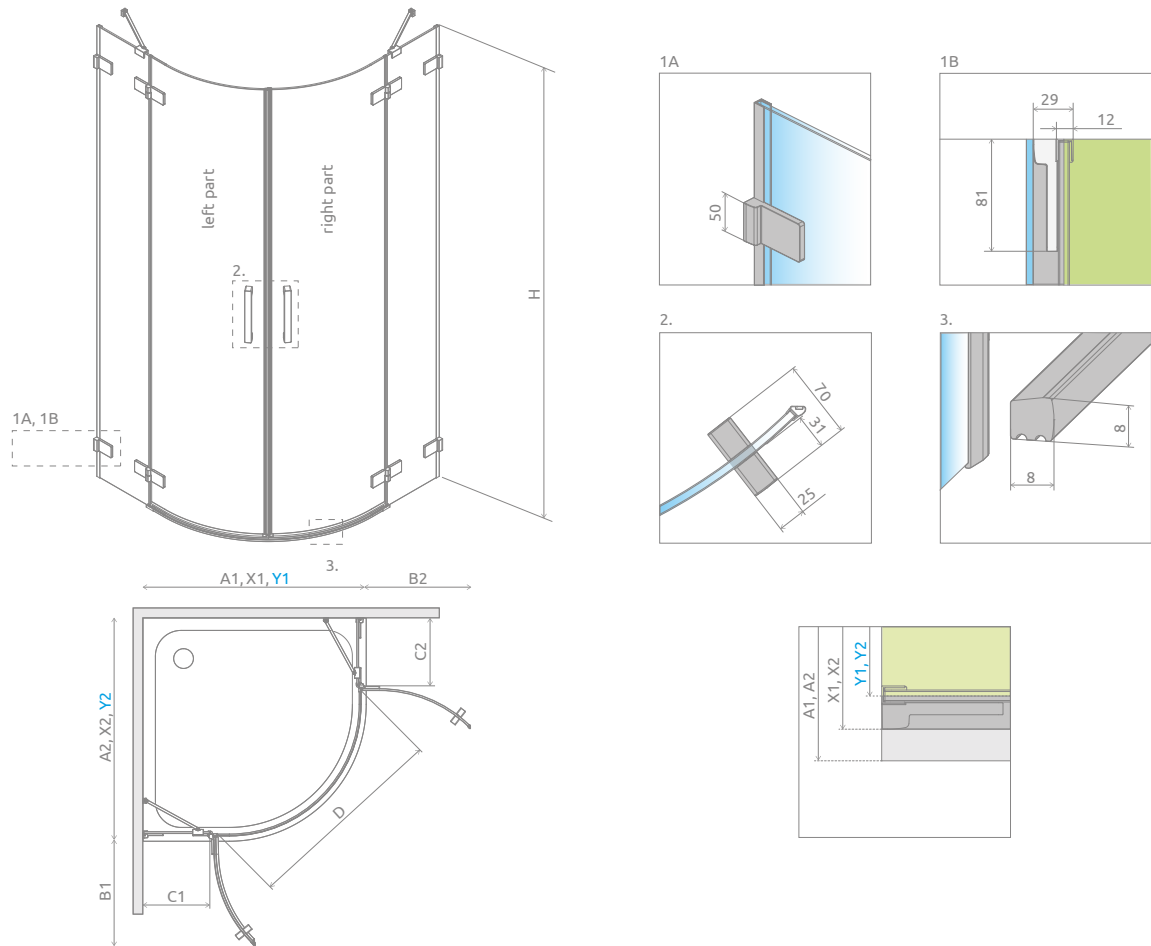

TECHNICAL DRAWINGS

Model	A1	A2	X1	X2	Y1	Y2	B1	B2	C1	C2	D	H
PDD 80L×80R	800	800	795-805	795-805	773-783	773-783	460	460	187-197	187-197	845	2000
PDD 80L×90R	800	900	795-805	895-905	773-783	873-883	460	460	187-197	287-297	845	2000
PDD 80L×100R	800	1000	795-805	995-1005	773-783	973-983	460	460	187-197	387-397	845	2000
PDD 90L×80R	900	800	895-905	795-805	873-883	773-783	460	460	287-297	187-197	845	2000
PDD 90L×90R	900	900	895-905	895-905	873-883	873-883	460	460	287-297	287-297	845	2000
PDD 90L×100R	900	1000	895-905	995-1005	873-883	973-983	460	460	287-297	387-397	845	2000
PDD 100L×80R	1000	800	995-1005	795-805	973-983	773-783	460	460	387-397	187-197	845	2000
PDD 100L×90R	1000	900	995-1005	895-905	973-983	873-883	460	460	387-397	287-297	845	2000
PDD 100L×100R	1000	1000	995-1005	995-1005	973-983	973-983	460	460	387-397	387-397	845	2000