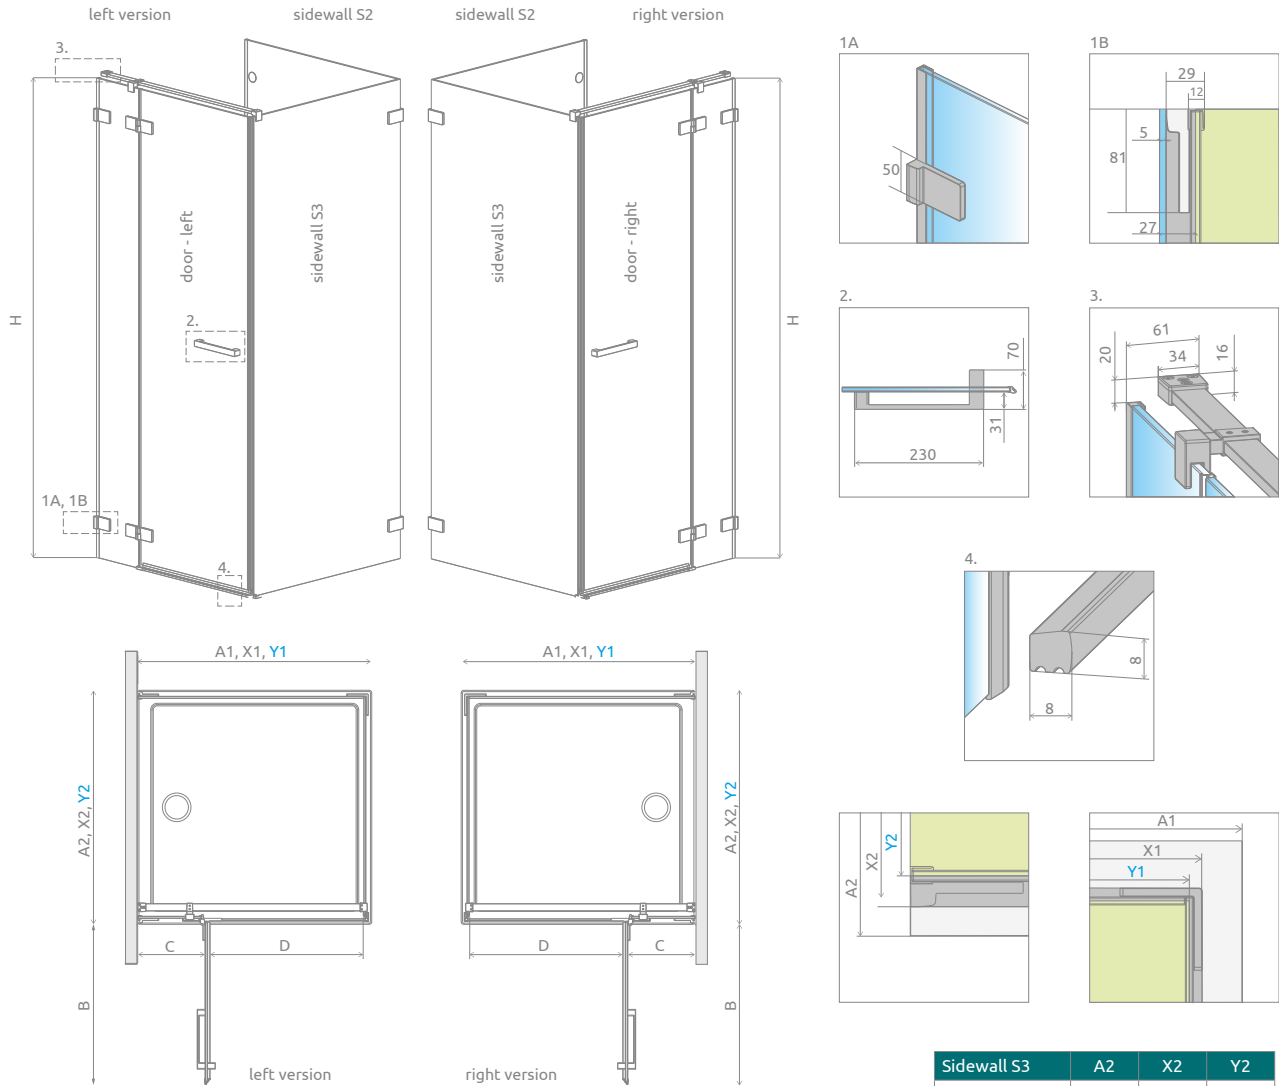

TECHNICAL DRAWINGS

Door	B	C	D	H
KDJ door 80	540	260-270	500	2000
KDJ door 90	640	260-270	600	2000
KDJ door 100	640	360-370	600	2000

Sidewall S2	A1	X1	Y1
S2 70	700	687-697	674-684
S2 75	750	737-747	724-734
S2 80	800	787-797	774-784
S2 90	900	887-897	874-884
S2 100	1000	987-997	974-984

Sidewall S3	A2	X2	Y2
S3 70	700	690	646
S3 75	750	740	696
S3 80	800	790	746
S3 90	900	890	846
S3 100	1000	990	946
S3 110	1100	1090	1046
S3 120	1200	1190	1146

ADDITIONAL OPTIONS

			Chrome+ OPTION			
MADE TO MEASURE p. 6	GLASS VARIANTS p. 11	PRINT/ENGRAVING ON GLASS p. 26/30	PROFILE CHROME+ p. 12	INSIDE BRACKETS p. 17	MAXIMUM HEIGHT p. 17	TOWEL HANGER p. 14