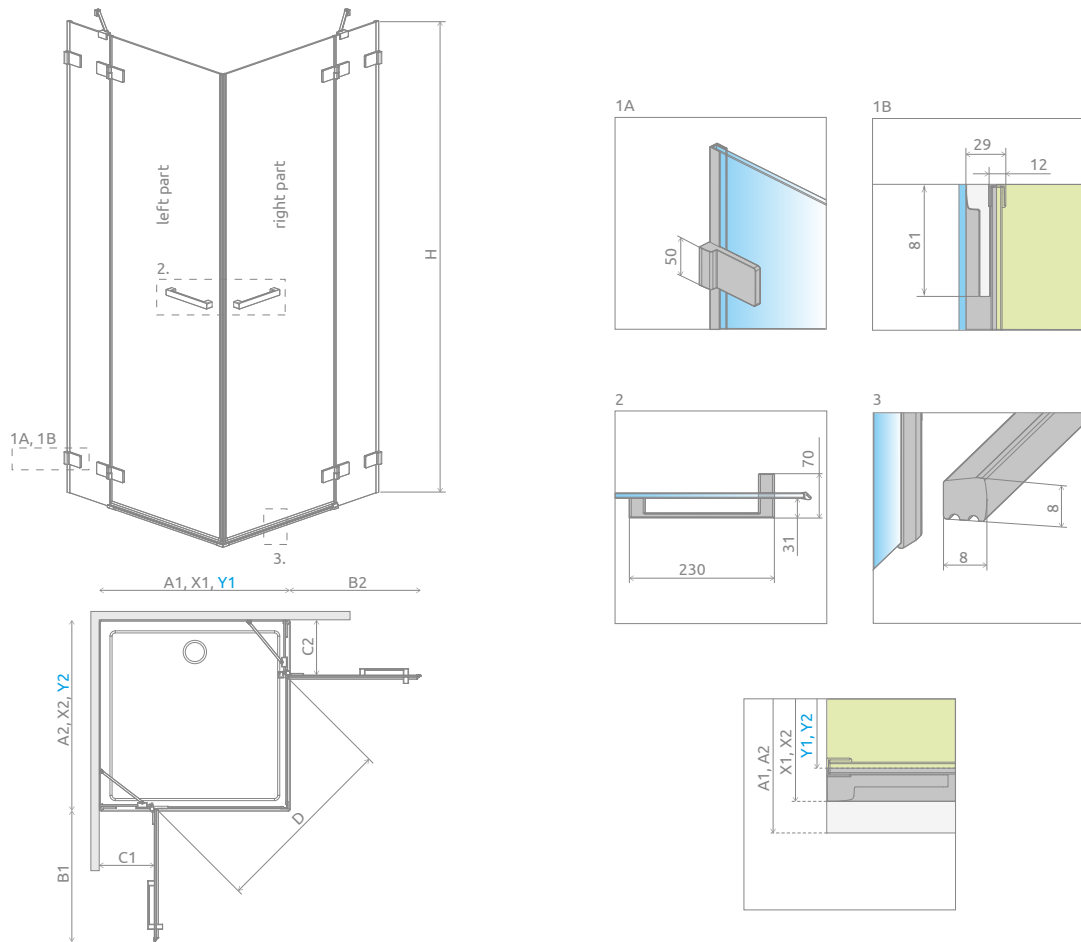

TECHNICAL DRAWINGS

Model	A1	A2	X1	X2	Y1	Y2	B1	B2	C1	C2	D	H
KDD 80L×80R	800	800	795-805	795-805	773-783	773-783	540	540	260-270	260-270	740	2000
KDD 80L×90R	800	900	795-805	895-905	773-783	873-883	540	640	260-270	260-270	805	2000
KDD 80L×100R	800	1000	795-805	995-1005	773-783	973-983	540	640	260-270	360-370	805	2000
KDD 90L×80R	900	800	895-905	795-805	873-883	773-783	640	540	260-270	260-270	805	2000
KDD 90L×90R	900	900	895-905	895-905	873-883	873-883	640	640	260-270	260-270	880	2000
KDD 90L×100R	900	1000	895-905	995-1005	873-883	973-983	640	640	260-270	360-370	880	2000
KDD 100L×80R	1000	800	995-1005	795-805	973-983	773-783	640	540	360-370	260-270	805	2000
KDD 100L×90R	1000	900	995-1005	895-905	973-983	873-883	640	640	360-370	260-270	880	2000
KDD 100L×100R	1000	1000	995-1005	995-1005	973-983	973-983	640	640	360-370	360-370	880	2000