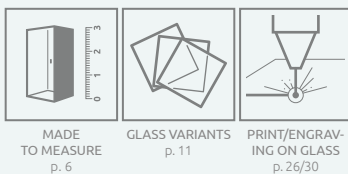

ADDITIONAL OPTIONS