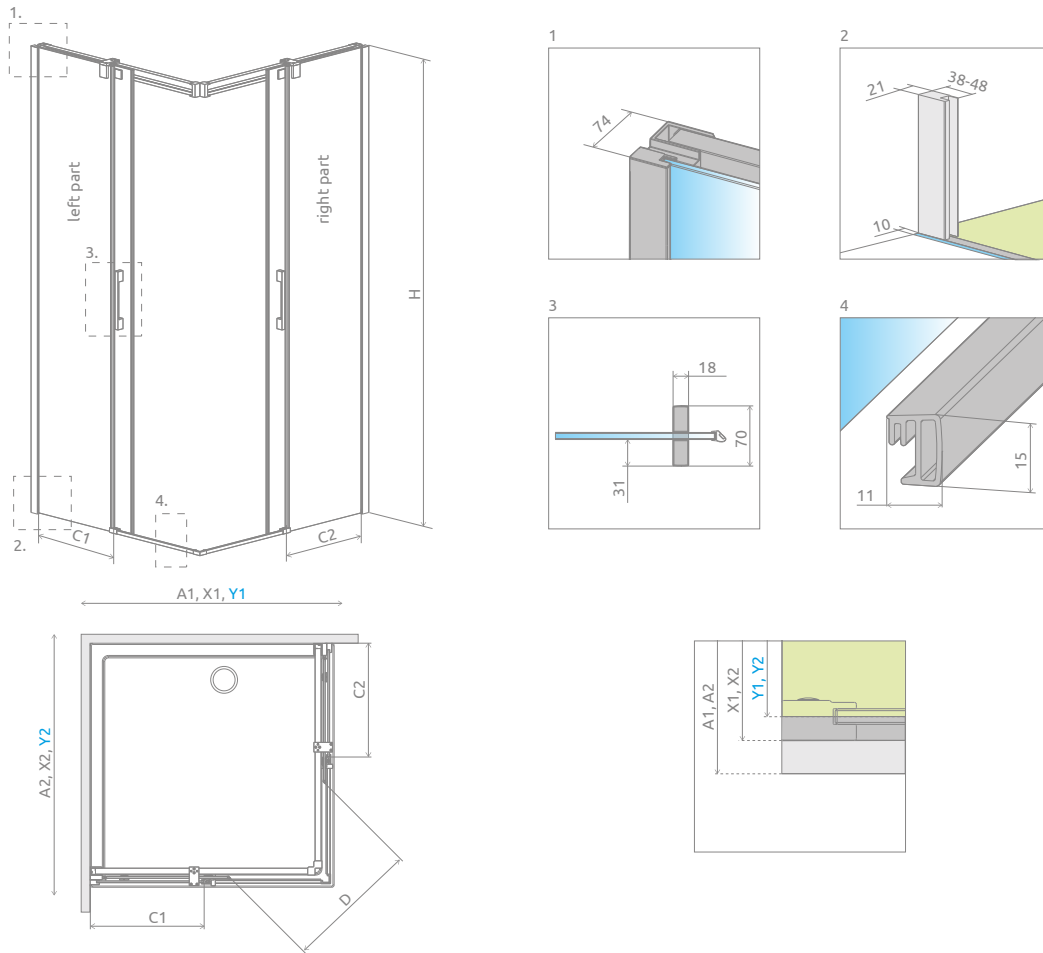

TECHNICAL DRAWINGS