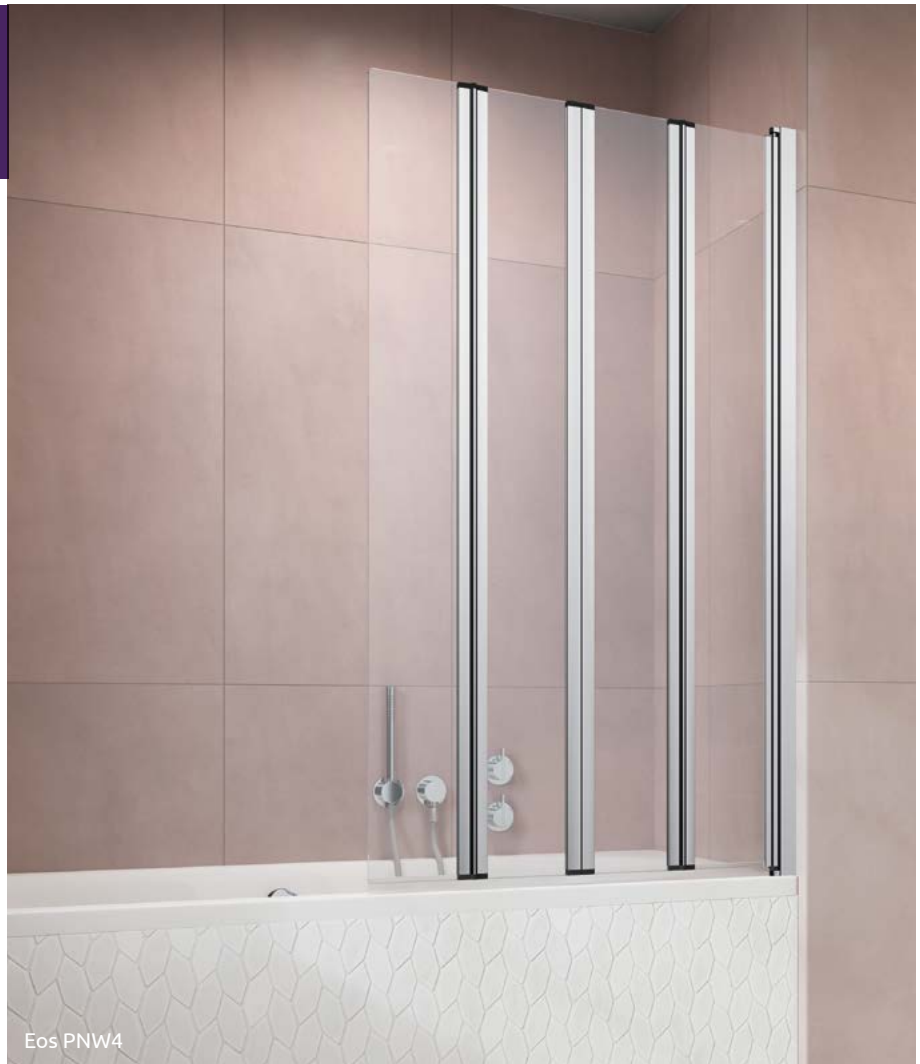

Eos PNW

ADDITIONAL OPTIONS

Profile finish:

01 Chrome

Eos PNW4

A universal bathtub screen that can be assembled as a left-hand or right-hand version.

Model	Width (X)	Height (H1)	TRANSPARENT GLASS
			Art. No.
PNW3 100	990-1000	1520	1205301-101
PNW4 86	860-870	1520	1205401-101
PNW5 107	1070-1080	1520	1205501-101