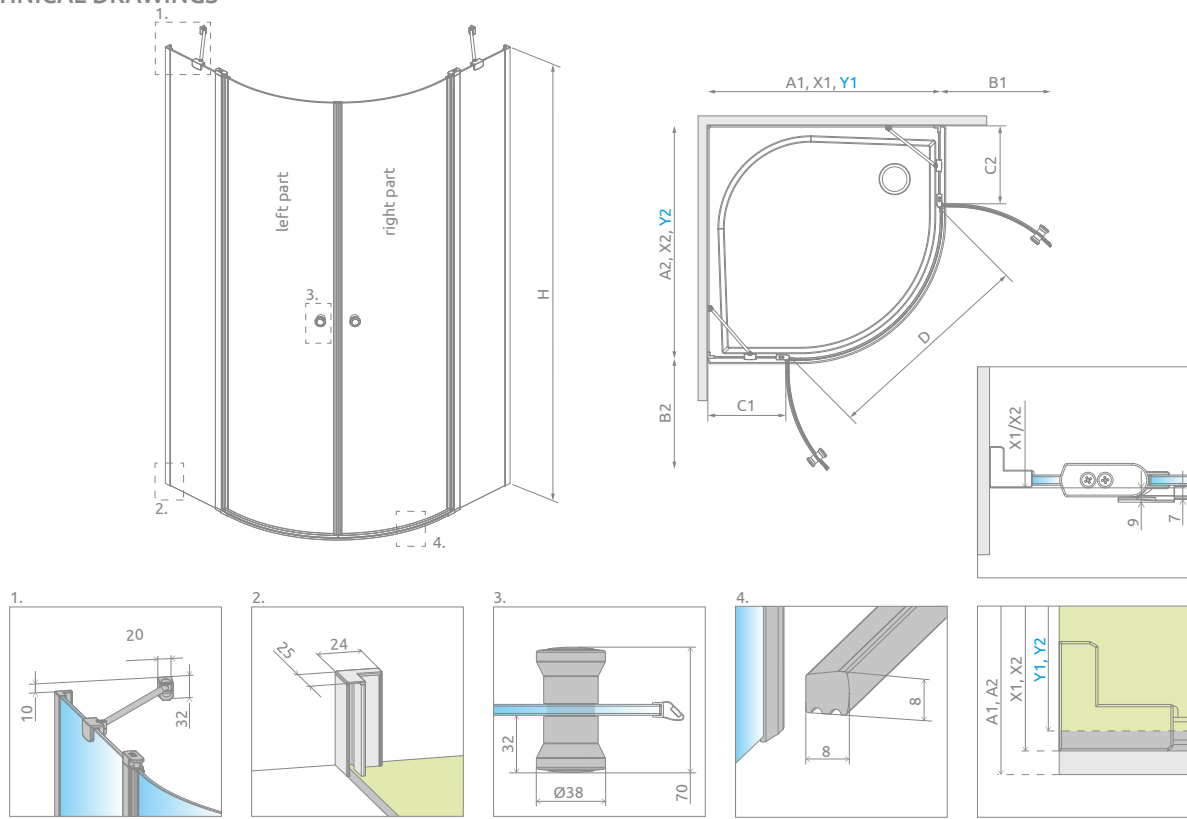

Eos PDD II

Profile finish:

01 Chrome

Eos PDD II + Argos A

Shower enclosure set consists of 2 parts: left and right. Please specify both article numbers when making an order.

LEFT PART

Model	Tray width (A1)	Dimension to the glass panel axis (Y1)	Height (H)	TRANSPARENT GLASS
				Art. No.
PDD II 80 L	800	770-785	1950	13799470-01L
PDD II 90 L	900	870-885	1950	13799471-01L
PDD II 100 L	1000	970-985	1950	13799472-01L

RIGHT PART

Model	Tray width (A2)	Dimension to the glass panel axis (Y2)	Height (H)	TRANSPARENT GLASS
				Art. No.
PDD II 80 R	800	770-785	1950	13799470-01R
PDD II 90 R	900	870-885	1950	13799471-01R
PDD II 100 R	1000	970-985	1950	13799472-01R

TECHNICAL DRAWINGS

Model	A1	A2	X1	X2	Y1	Y2	B1	B2	C1	C2	D	H
PDD II 80Lx80R	800	800	775-790	775-790	770-785	770-785	425	425	190-205	190-205	798	1950
PDD II 80Lx90R	800	900	775-790	875-890	770-785	870-885	425	425	190-205	290-305	798	1950
PDD II 80Lx100R	800	1000	775-790	975-990	770-785	970-985	425	425	190-205	390-405	798	1950
PDD II 90Lx80R	900	800	875-890	775-790	870-885	770-785	425	425	290-305	190-205	798	1950
PDD II 90Lx90R	900	900	875-890	875-890	870-885	870-885	425	425	290-305	290-305	798	1950
PDD II 90Lx100R*	900	1000	875-890	975-990	870-885	970-985	425	425	290-305	390-405	798	1950
PDD II 100Lx80R	1000	800	975-990	775-790	970-985	770-785	425	425	390-405	190-205	798	1950
PDD II 100Lx90R*	1000	900	975-990	875-890	970-985	870-885	425	425	390-405	290-305	798	1950
PDD II 100Lx100R	1000	1000	975-990	975-990	970-985	970-985	425	425	390-405	390-405	798	1950

* Only shower boards are available for selected models.

ADDITIONAL OPTIONS

Extension profiles	Art. No.
 U profile + 2 cm	P01-284195001

NAVIGATION

Dimensions are given in mm.