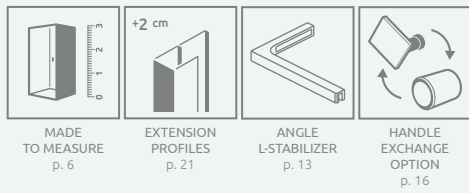

ADDITIONAL OPTIONS

Extension profiles	Art. No.
 U profile + 2 cm	P01-284195001