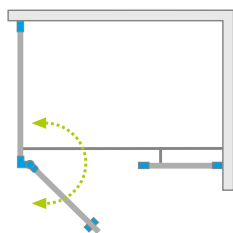

Eos KDS II

Profile finish:

01 Chrome

Eos KDS II + Kyntos F

Shower enclosure set consists of 2 parts: door and sidewall. Please specify both article numbers when making an order.

DOOR

Model	Tray width (A1)	Dimension to the glass panel axis (Y1)	Height (H1)	TRANSPARENT GLASS
				Art. No.
KDS II door 90 L	900	870-885	1950	13799481-01L
KDS II door 90 R	900	870-885	1950	13799481-01R
KDS II door 100 L	1000	970-985	1950	13799482-01L
KDS II door 100 R	1000	970-985	1950	13799482-01R
KDS II door 110 L	1100	1070-1085	1950	13799483-01L
KDS II door 110 R	1100	1070-1085	1950	13799483-01R
KDS II door 120 L	1200	1170-1185	1950	13799484-01L
KDS II door 120 R	1200	1170-1185	1950	13799484-01R

SIDEWALL S2

Model	Tray width (A2)	Dimension to the glass panel axis (Y2)	Height (H2)	TRANSPARENT GLASS
				Art. No.
S2 70	700	670-685	1970	13799428-01
S2 75	750	720-735	1970	13799429-01
S2 80	800	770-785	1970	13799430-01
S2 90	900	870-885	1970	13799431-01
S2 100	1000	970-985	1970	13799432-01