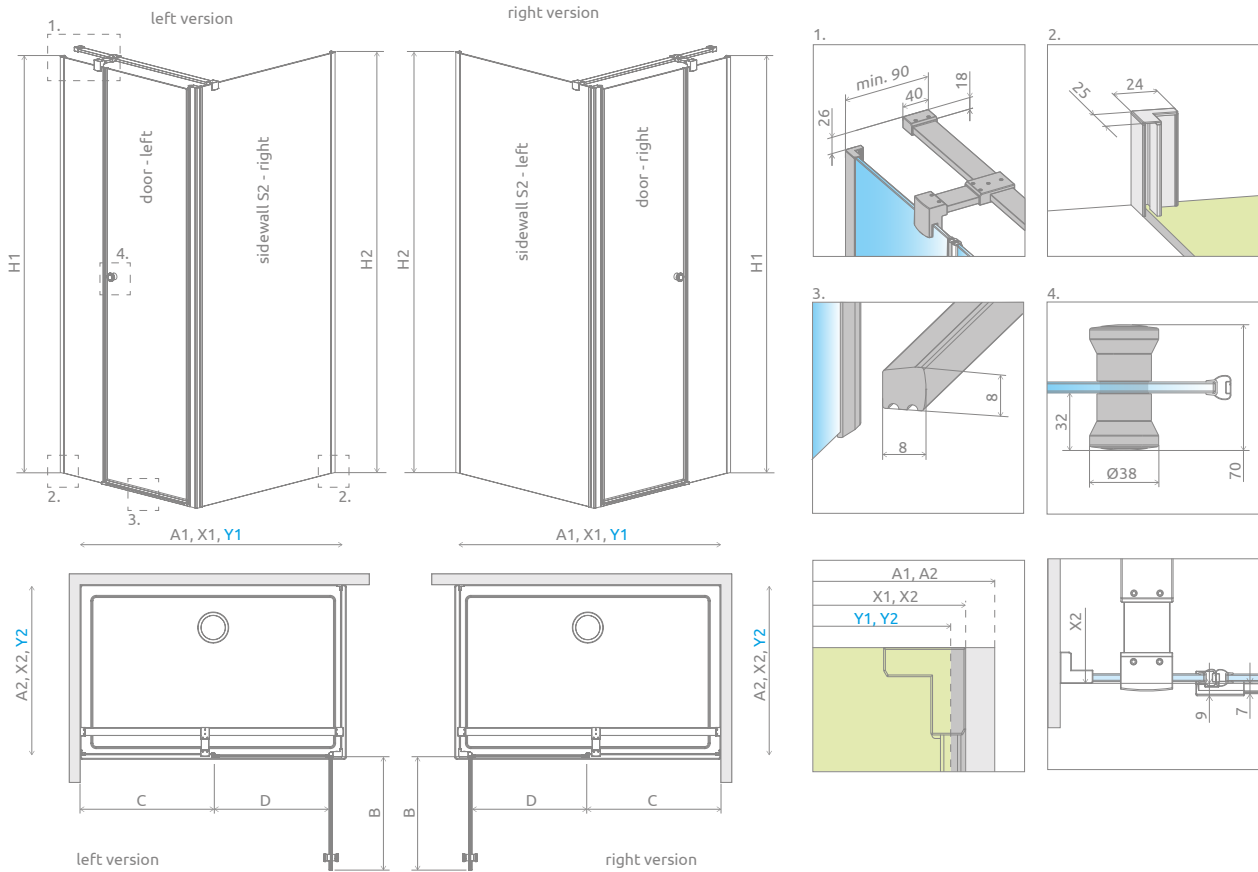

TECHNICAL DRAWINGS

Door	A1	X1	Y1	B	C	D	H1	H2
KDS II door 90	900	875-890	870-885	528	282-297	534	1950	1970
KDS II door 100	1000	975-990	970-985	528	382-397	534	1950	1970
KDS II door 110	1100	1075-1090	1070-1085	528	482-497	534	1950	1970
KDS II door 120	1200	1175-1190	1170-1185	528	582-597	534	1950	1970

Sidewall S2	A2	X2	Y2
S2 70	700	675-690	670-685
S2 75	750	725-740	720-735
S2 80	800	775-790	770-785
S2 90	900	875-890	870-885
S2 100	1000	975-990	970-985