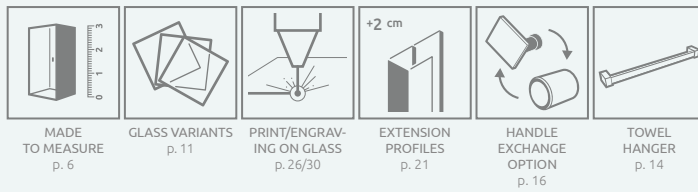

ADDITIONAL OPTIONS

Extension profiles	Art. No.
U profile +2 cm – sidewall extension mounted from the side of the wall	P01-284195001
U profile +2 cm – it can be installed only on the side of the sidewall	P01-284197001