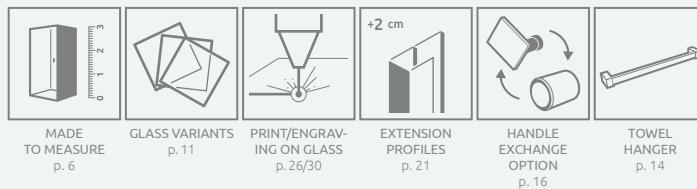

ADDITIONAL OPTIONS

Extension profiles	Art. No.
U profile + 2 cm – it can be mounted only on the side of a tubular hinge	P01-137197001
U profile + 2 cm – it can be installed only on the side of the sidewall	P01-284195001