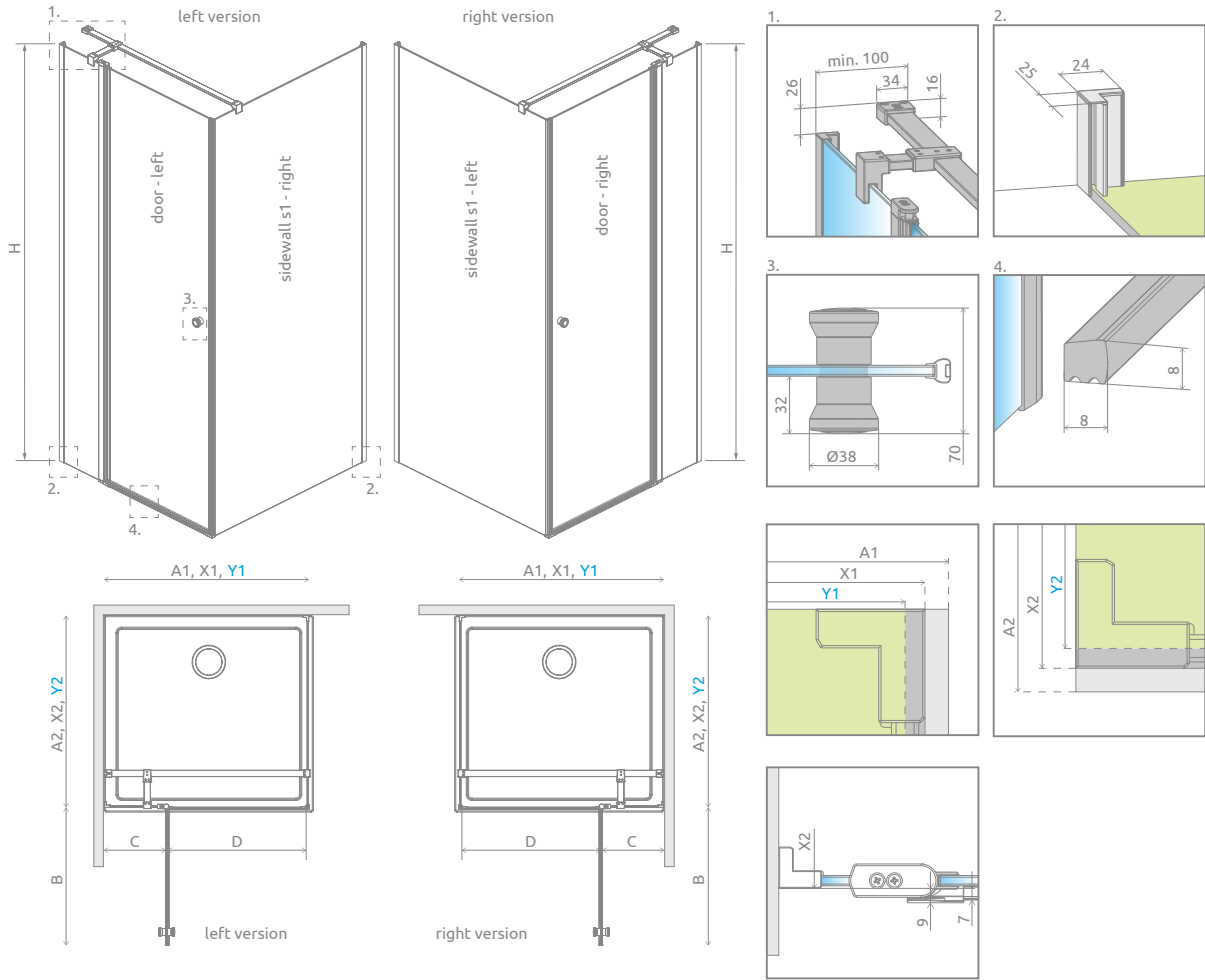

Eos KDJ II

Profile finish:

01 Chrome

Eos KDJ II + Kyntos C

Shower enclosure set consists of 2 parts: door and sidewall. Please specify both article numbers when making an order.

DOOR

Model	Tray width (A1)	Dimension to the glass panel axis (Y1)	Height (H)	TRANSPARENT GLASS
				Art. No.
KDJ II door 80 L	800	770-785	1950	13799420-01L
KDJ II door 80 R	800	770-785	1950	13799420-01R
KDJ II door 90 L	900	870-885	1950	13799421-01L
KDJ II door 90 R	900	870-885	1950	13799421-01R
KDJ II door 100 L	1000	970-985	1950	13799422-01L
KDJ II door 100 R	1000	970-985	1950	13799422-01R
KDJ II door 110 L	1100	1070-1085	1950	13799423-01L
KDJ II door 110 R	1100	1070-1085	1950	13799423-01R
KDJ II door 120 L	1200	1170-1185	1950	13799424-01L
KDJ II door 120 R	1200	1170-1185	1950	13799424-01R

SIDEWALL S1

Model	Tray width (A2)	Dimension to the glass panel axis (Y2)	Height (H)	TRANSPARENT GLASS
				Art. No.
S1 70	700	670-685	1950	13799408-01
S1 75	750	720-735	1950	13799409-01
S1 80	800	770-785	1950	13799410-01
S1 90	900	870-885	1950	13799411-01
S1 100	1000	970-985	1950	13799412-01

TECHNICAL DRAWINGS

Door	A1	X1	Y1	B	C	D	H
KDJ II door 80	800	775-790	770-785	495	260-275	490	1950
KDJ II door 90	900	875-890	870-885	595	260-275	590	1950
KDJ II door 100	1000	975-990	970-985	695	260-275	690	1950
KDJ II door 110	1100	1075-1090	1070-1085	695	360-375	690	1950
KDJ II door 120	1200	1175-1190	1170-1185	795	360-375	790	1950

Extension profiles	Art. No.
U profile + 2 cm	P01-284195001

NAVIGATION

Dimensions are given in mm.