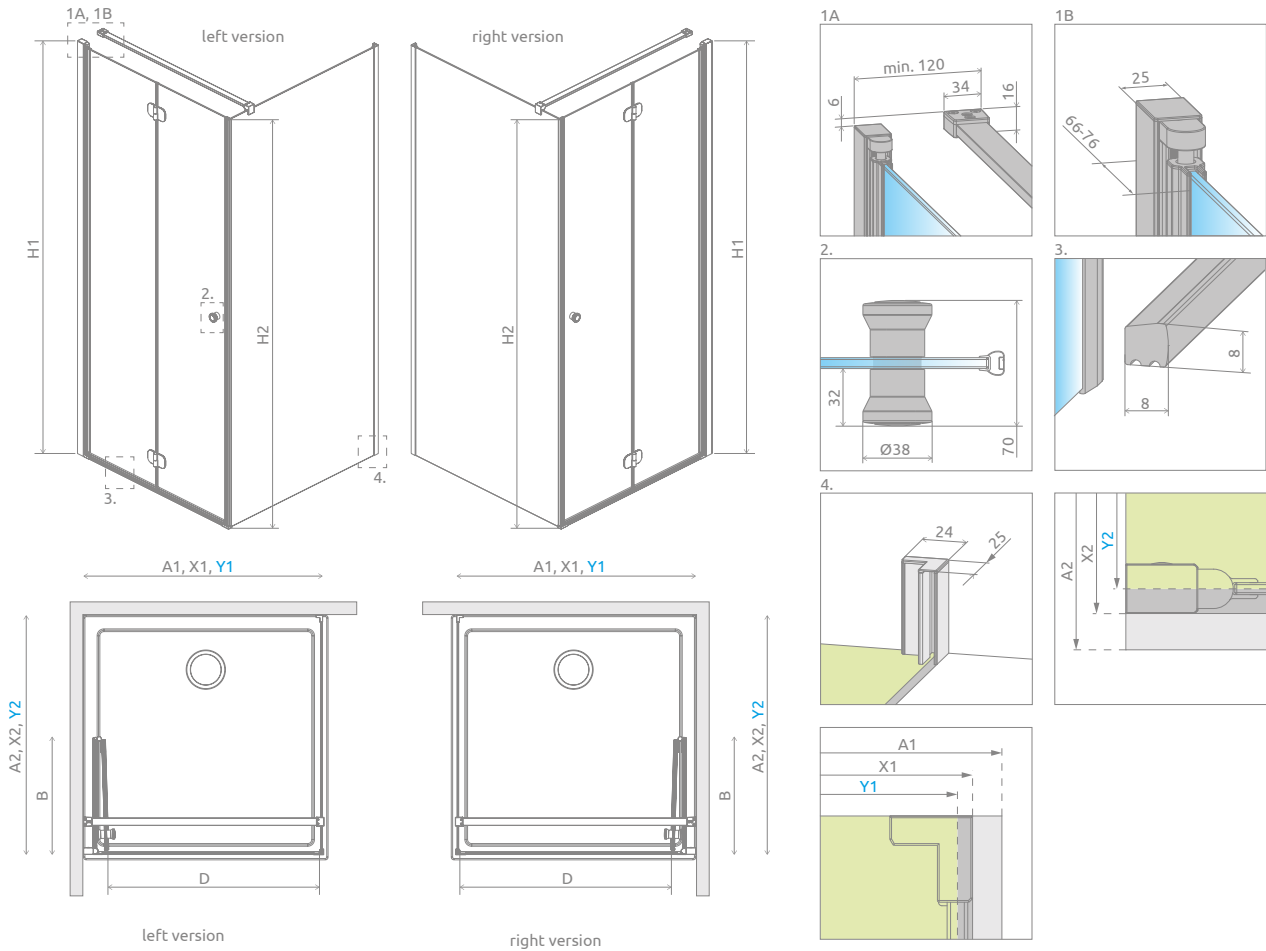

# Eos KDJ B

Profile finish:

01 Chrome

There is a possibility to order an additional handle for bi-fold doors. Details on p. 15.

Eos KDJ B + Kyntos C

Model	Tray width (A1×A2)	Dimension to the glass panel axis (Y1×Y2)	Height (H1)	TRANSPARENT GLASS	
				Art. No.	
KDJ B 80 L* × 80	800×800	775-785 × 763-778	1970	137413-01-01L	
KDJ B 80 R* × 80	800×800	775-785 × 763-778	1970	137413-01-01R	
KDJ B 80 L* × 100	800×1000	775-785 × 963-978	1970	137443-01-01L	
KDJ B 80 R* × 100	800×1000	775-785 × 963-978	1970	137443-01-01R	
KDJ B 90 L* × 90	900×900	875-885 × 863-878	1970	137403-01-01L	
KDJ B 90 R* × 90	900×900	875-885 × 863-878	1970	137403-01-01R	

\* door dimension

**ADDITIONAL HANDLE**  
details on p. 15

TECHNICAL DRAWINGS

Model	A1	A2	X1	X2	Y1	Y2	B	D	H1	H2
KDJ B 80×80	800	800	780-790	775-790	775-785	763-778	383	678	1970	1950
KDJ B 80×100	800	1000	780-790	975-990	775-785	963-978	383	678	1970	1950
KDJ B 90×90	900	900	880-890	875-890	875-885	863-878	433	778	1970	1950

ADDITIONAL OPTIONS

Extension profiles	Art. No.
U profile + 2 cm – it can be mounted only on the side of a tubular hinge	P01-137197001
U profile + 2 cm – it can be installed only on the side of the sidewall	P01-284195001