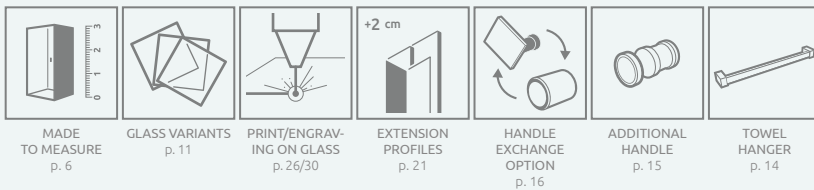

# Eos KDJ B

Profile finish:

01 Chrome

There is a possibility to order an additional handle for bi-fold doors. Details on p. 15.

Eos KDJ B + Kyntos C

Model	Tray width (A1×A2)	Dimension to the glass panel axis (Y1×Y2)	Height (H1)	TRANSPARENT GLASS	
				Art. No.	
KDJ B 80 L* × 80	800×800	775-785 × 763-778	1970	137413-01-01L	
KDJ B 80 R* × 80	800×800	775-785 × 763-778	1970	137413-01-01R	
KDJ B 80 L* × 100	800×1000	775-785 × 963-978	1970	137443-01-01L	
KDJ B 80 R* × 100	800×1000	775-785 × 963-978	1970	137443-01-01R	
KDJ B 90 L* × 90	900×900	875-885 × 863-878	1970	137403-01-01L	
KDJ B 90 R* × 90	900×900	875-885 × 863-878	1970	137403-01-01R	

\* door dimension

**ADDITIONAL HANDLE**  
details on p. 15

TECHNICAL DRAWINGS

Model	A1	A2	X1	X2	Y1	Y2	B	D	H1	H2
KDJ B 80×80	800	800	780-790	775-790	775-785	763-778	383	678	1970	1950
KDJ B 80×100	800	1000	780-790	975-990	775-785	963-978	383	678	1970	1950
KDJ B 90×90	900	900	880-890	875-890	875-885	863-878	433	778	1970	1950

ADDITIONAL OPTIONS

Extension profiles	Art. No.
U profile + 2 cm – it can be mounted only on the side of a tubular hinge	P01-137197001
U profile + 2 cm – it can be installed only on the side of the sidewall	P01-284195001