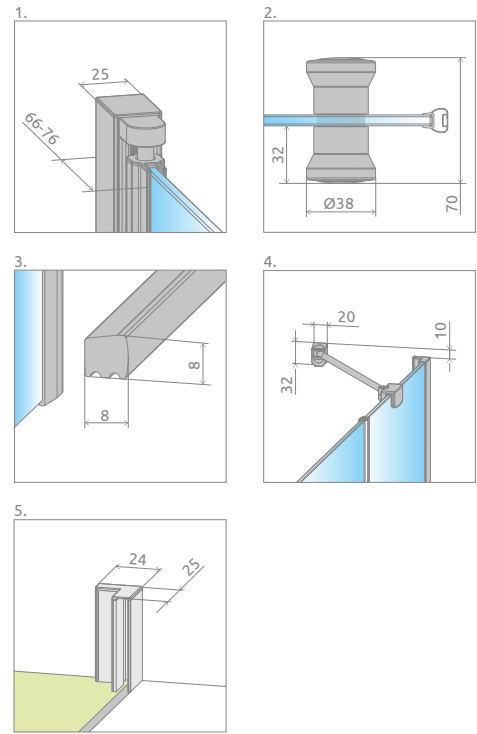

# Eos DWS

Profile finish:

01 Chrome

Eos DWS + Kyntos C

Model	Width of niche (X)	Height (H1)	TRANSPARENT GLASS
			Art. No.
DWS 100 L	985-1010	1970	137990-01-01L
DWS 100 R	985-1010	1970	137990-01-01R
DWS 110 L	1085-1110	1970	137991-01-01L
DWS 110 R	1085-1110	1970	137991-01-01R
DWS 120 L	1185-1210	1970	137992-01-01L
DWS 120 R	1185-1210	1970	137992-01-01R
DWS 140 L	1385-1410	1970	137993-01-01L
DWS 140 R	1385-1410	1970	137993-01-01R

TECHNICAL DRAWINGS

Model	X	B	C	D	H1	H2
DWS 100	985-1010	586	340-355	592	1970	1950
DWS 110	1085-1110	686	340-355	692	1970	1950
DWS 120	1185-1210	686	440-455	692	1970	1950
DWS 140	1385-1410	786	540-555	792	1970	1950

ADDITIONAL OPTIONS

Extension profiles	Art. No.
U profile + 2 cm – it can be mounted only on the side of a profile hinge	P01-137197001
U profile + 2 cm – it can be installed only on the side of the front wall	P01-284195001