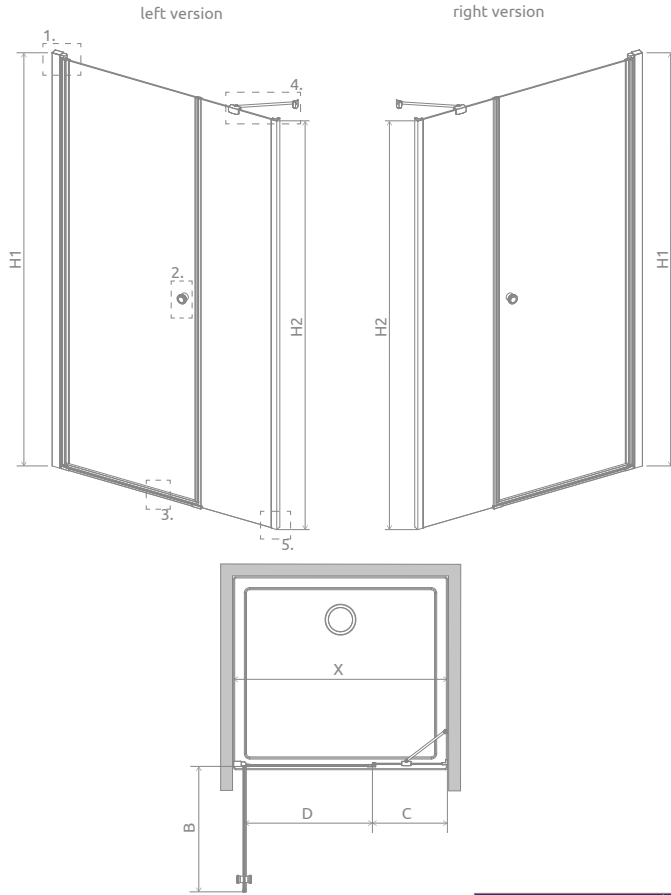

# Eos DWS

Profile finish:

01 Chrome

Eos DWS + Kyntos C

Model	Width of niche (X)	Height (H1)	TRANSPARENT GLASS
			Art. No.
DWS 100 L	985-1010	1970	137990-01-01L
DWS 100 R	985-1010	1970	137990-01-01R
DWS 110 L	1085-1110	1970	137991-01-01L
DWS 110 R	1085-1110	1970	137991-01-01R
DWS 120 L	1185-1210	1970	137992-01-01L
DWS 120 R	1185-1210	1970	137992-01-01R
DWS 140 L	1385-1410	1970	137993-01-01L
DWS 140 R	1385-1410	1970	137993-01-01R

TECHNICAL DRAWINGS

Model	X	B	C	D	H1	H2
DWS 100	985-1010	586	340-355	592	1970	1950
DWS 110	1085-1110	686	340-355	692	1970	1950
DWS 120	1185-1210	686	440-455	692	1970	1950
DWS 140	1385-1410	786	540-555	792	1970	1950

ADDITIONAL OPTIONS

Extension profiles	Art. No.
U profile + 2 cm – it can be mounted only on the side of a profile hinge	P01-137197001
U profile + 2 cm – it can be installed only on the side of the front wall	P01-284195001