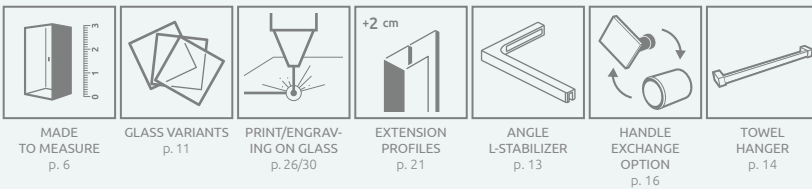

# Eos DWS

Profile finish:

01 Chrome

Eos DWS + Kyntos C

Model	Width of niche (X)	Height (H1)	TRANSPARENT GLASS
			Art. No.
DWS 100 L	985-1010	1970	137990-01-01L
DWS 100 R	985-1010	1970	137990-01-01R
DWS 110 L	1085-1110	1970	137991-01-01L
DWS 110 R	1085-1110	1970	137991-01-01R
DWS 120 L	1185-1210	1970	137992-01-01L
DWS 120 R	1185-1210	1970	137992-01-01R
DWS 140 L	1385-1410	1970	137993-01-01L
DWS 140 R	1385-1410	1970	137993-01-01R

TECHNICAL DRAWINGS

Model	X	B	C	D	H1	H2
DWS 100	985-1010	586	340-355	592	1970	1950
DWS 110	1085-1110	686	340-355	692	1970	1950
DWS 120	1185-1210	686	440-455	692	1970	1950
DWS 140	1385-1410	786	540-555	792	1970	1950

ADDITIONAL OPTIONS

Extension profiles	Art. No.
U profile + 2 cm – it can be mounted only on the side of a profile hinge	P01-137197001
U profile + 2 cm – it can be installed only on the side of the front wall	P01-284195001