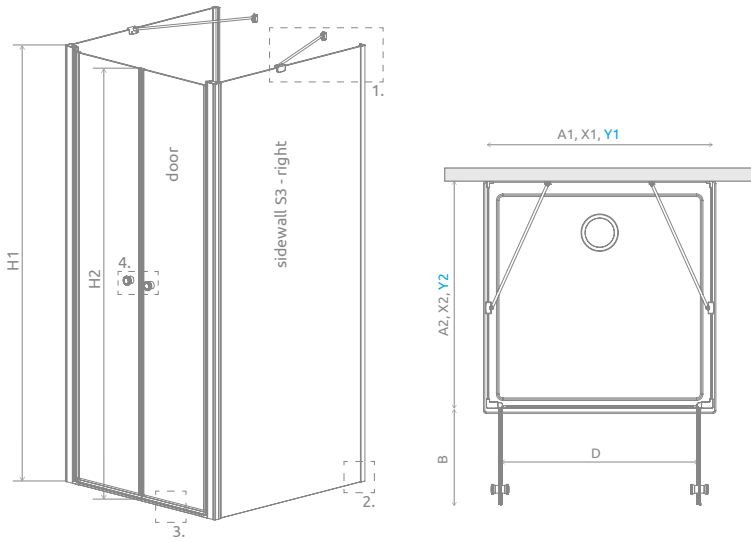

TECHNICAL DRAWINGS

sidewall S3 - left

Door	A1	X1	Y1	B	D	H1	H2
DWD+2S door 80	800	775	765	326	655	1970	1950
DWD+2S door 90	900	875	865	376	755	1970	1950
DWD+2S door 100	1000	975	965	426	855	1970	1950
DWD+2S door 110	1100	1075	1065	476	955	1970	1950
DWD+2S door 120	1200	1175	1165	526	1055	1970	1950

Sidewall S3	A2	X2	Y2
S3 70	700	675-690	663-678
S3 75	750	725-740	713-728
S3 80	800	775-790	763-778
S3 90	900	875-890	863-878
S3 100	1000	975-990	963-978