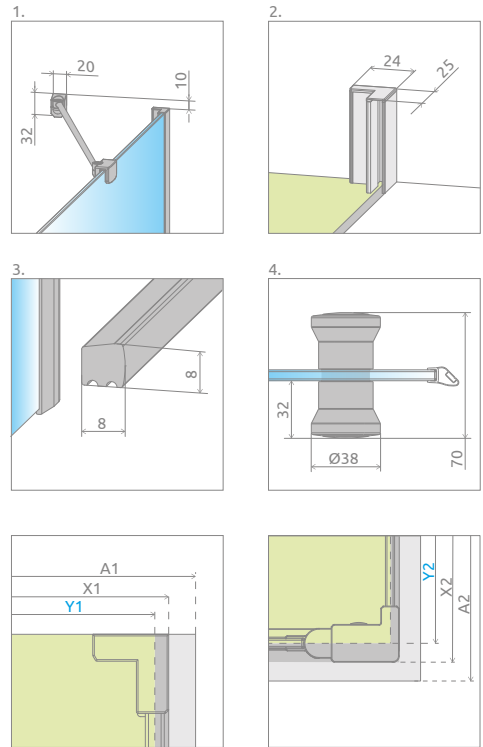

TECHNICAL DRAWINGS

sidewall S3 - left

Door	A1	X1	Y1	B	D	H1	H2
DWD+2S door 80	800	775	765	326	655	1970	1950
DWD+2S door 90	900	875	865	376	755	1970	1950
DWD+2S door 100	1000	975	965	426	855	1970	1950
DWD+2S door 110	1100	1075	1065	476	955	1970	1950
DWD+2S door 120	1200	1175	1165	526	1055	1970	1950

Sidewall S3	A2	X2	Y2
S3 70	700	675-690	663-678
S3 75	750	725-740	713-728
S3 80	800	775-790	763-778
S3 90	900	875-890	863-878
S3 100	1000	975-990	963-978