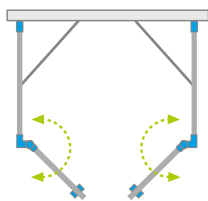

# Eos DWD+2S

Eos DWD+2S + Giaros D

Profile finish:

01 Chrome

Shower enclosure set consists of 3 parts: shower door and 2 sidewalls. Please specify all the article numbers when making an order

## DOOR

| Model           | Tray width (A1) | Dimension to the glass panel axis (Y1) | Height (H1) | TRANSPARENT GLASS |
|-----------------|-----------------|--|-------------|-------------------|
|                 |                 |  |             | Art. No.          |
| DWD+2S door 80  | 800             | 765                                    | 1970        | 13799400-01       |
| DWD+2S door 90  | 900             | 865                                    | 1970        | 13799401-01       |
| DWD+2S door 100 | 1000            | 965                                    | 1970        | 13799402-01       |
| DWD+2S door 110 | 1100            | 1065                                   | 1970        | 13799403-01       |
| DWD+2S door 120 | 1200            | 1165                                   | 1970        | 13799404-01       |

## SIDEWALL S3

| Model  | Tray width (A2) | Dimension to the glass panel axis (Y2) | Height (H1) | TRANSPARENT GLASS |
|--------|-----------------|--|-------------|-------------------|
|        |                 |  |             | Art. No.          |
| S3 70  | 700             | 663-678                                | 1970        | 13799448-01       |
| S3 75  | 750             | 713-728                                | 1970        | 13799449-01       |
| S3 80  | 800             | 763-778                                | 1970        | 13799450-01       |
| S3 90  | 900             | 863-878                                | 1970        | 13799451-01       |
| S3 100 | 1000            | 963-978                                | 1970        | 13799452-01       |