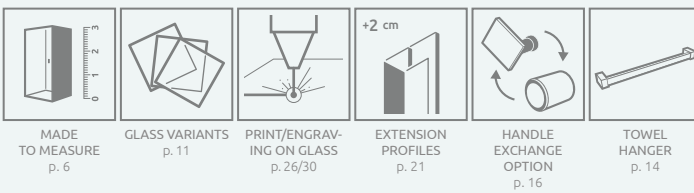

ADDITIONAL OPTIONS

Extension profiles	Art. No.
U profile + 2 cm	P01-284197001