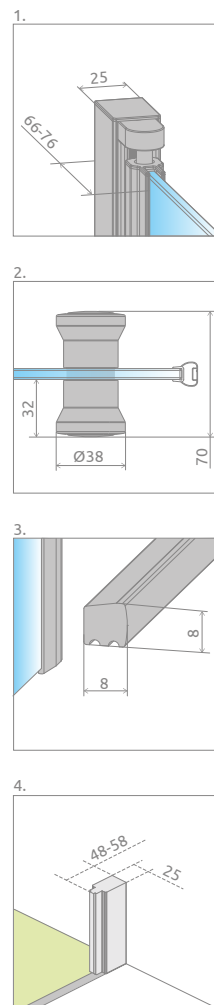

# Eos DWB

Profile finish:

01 Chrome

There is a possibility to order an additional handle for bi-fold doors. Details on p. 15.

Eos DWB + Kyntos F

Model	Width of niche (X)	Height (H1)	TRANSPARENT GLASS
			Art. No.
DWB 70 L	690-710	1970	137883-01-01L
DWB 70 R	690-710	1970	137883-01-01R
DWB 80 L	790-810	1970	137813-01-01L
DWB 80 R	790-810	1970	137813-01-01R
DWB 90 L	890-910	1970	137803-01-01L
DWB 90 R	890-910	1970	137803-01-01R

**ADDITIONAL HANDLE**  
details on p. 15

Model	X	B	D	H1	H2
DWB 70	690-710	335	550	1970	1950
DWB 80	790-810	385	650	1970	1950
DWB 90	890-910	435	750	1970	1950

ADDITIONAL OPTIONS

Extension profiles	Art. No.
U profile + 2 cm – it can be mounted only on the side of a profile hinge	P01-137197001
U profile + 2 cm – it can be mounted only on the side of the magnet-catch profile	P01-137195001
U profile + 4 cm – it can be mounted only on the side of the magnet-catch profile	P01-138195001