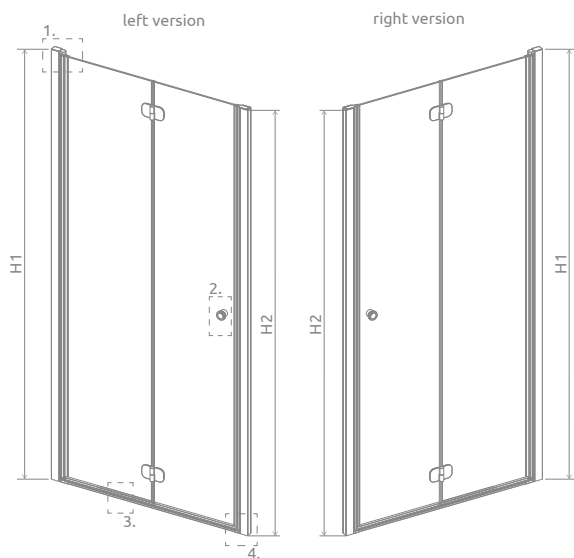

# Eos DWB

Profile finish:

01 Chrome

There is a possibility to order an additional handle for bi-fold doors. Details on p. 15.

Eos DWB + Kyntos F

Model	Width of niche (X)	Height (H1)	TRANSPARENT GLASS
			Art. No.
DWB 70 L	690-710	1970	137883-01-01L
DWB 70 R	690-710	1970	137883-01-01R
DWB 80 L	790-810	1970	137813-01-01L
DWB 80 R	790-810	1970	137813-01-01R
DWB 90 L	890-910	1970	137803-01-01L
DWB 90 R	890-910	1970	137803-01-01R

**ADDITIONAL HANDLE**  
details on p. 15

Model	X	B	D	H1	H2
DWB 70	690-710	335	550	1970	1950
DWB 80	790-810	385	650	1970	1950
DWB 90	890-910	435	750	1970	1950

ADDITIONAL OPTIONS

Extension profiles	Art. No.
U profile + 2 cm – it can be mounted only on the side of a profile hinge	P01-137197001
U profile + 2 cm – it can be mounted only on the side of the magnet-catch profile	P01-137195001
U profile + 4 cm – it can be mounted only on the side of the magnet-catch profile	P01-138195001