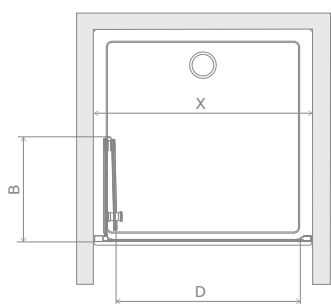

# Eos DWB

Profile finish:

01 Chrome

There is a possibility to order an additional handle for bi-fold doors. Details on p. 15.

Eos DWB + Kyntos F

Model	Width of niche (X)	Height (H1)	TRANSPARENT GLASS
			Art. No.
DWB 70 L	690-710	1970	137883-01-01L
DWB 70 R	690-710	1970	137883-01-01R
DWB 80 L	790-810	1970	137813-01-01L
DWB 80 R	790-810	1970	137813-01-01R
DWB 90 L	890-910	1970	137803-01-01L
DWB 90 R	890-910	1970	137803-01-01R

**ADDITIONAL HANDLE**  
details on p. 15

Model	X	B	D	H1	H2
DWB 70	690-710	335	550	1970	1950
DWB 80	790-810	385	650	1970	1950
DWB 90	890-910	435	750	1970	1950

ADDITIONAL OPTIONS

Extension profiles	Art. No.
U profile + 2 cm – it can be mounted only on the side of a profile hinge	P01-137197001
U profile + 2 cm – it can be mounted only on the side of the magnet-catch profile	P01-137195001
U profile + 4 cm – it can be mounted only on the side of the magnet-catch profile	P01-138195001