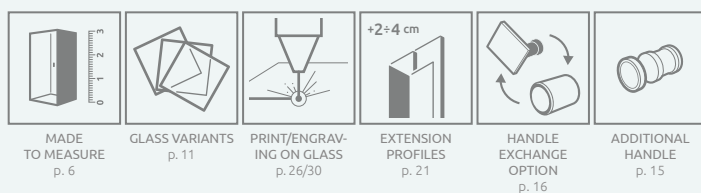

# Eos DWB

Profile finish:

01 Chrome

There is a possibility to order an additional handle for bi-fold doors. Details on p. 15.

Eos DWB + Kyntos F

Model	Width of niche (X)	Height (H1)	TRANSPARENT GLASS
			Art. No.
DWB 70 L	690-710	1970	137883-01-01L
DWB 70 R	690-710	1970	137883-01-01R
DWB 80 L	790-810	1970	137813-01-01L
DWB 80 R	790-810	1970	137813-01-01R
DWB 90 L	890-910	1970	137803-01-01L
DWB 90 R	890-910	1970	137803-01-01R

**ADDITIONAL HANDLE**  
details on p. 15

Model	X	B	D	H1	H2
DWB 70	690-710	335	550	1970	1950
DWB 80	790-810	385	650	1970	1950
DWB 90	890-910	435	750	1970	1950

ADDITIONAL OPTIONS

Extension profiles	Art. No.
U profile + 2 cm – it can be mounted only on the side of a profile hinge	P01-137197001
U profile + 2 cm – it can be mounted only on the side of the magnet-catch profile	P01-137195001
U profile + 4 cm – it can be mounted only on the side of the magnet-catch profile	P01-138195001