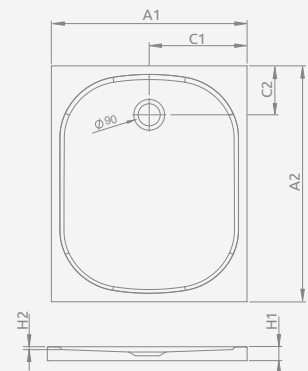

ZANTOS F	A1	A2	C1	C2	H1	H2
100×80	800	1000	400	200	32	10
100×90	900	1000	450	200	32	10
120×80	800	1200	400	200	32	10
120×90	900	1200	450	200	32	10

Dimensions are given in mm.