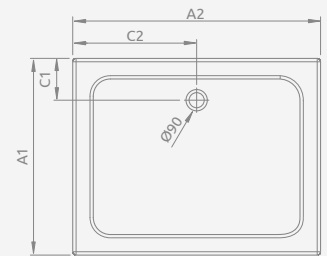

## DELOS D with front panel

Shower tray with a removable panel, siphon outlet  $\varnothing$  90 mm, installing legs included, recommended siphons TB90, TB21, TBXS, R500, R580, R510, 690 P, R400 SLIM, R400W SLIM. Picture shows right version of the panel. Shower tray is always the same.

Left version

Right version

DELOS D + panel	A1	A2	C1	C2	H1	H2	H3
80×75	800	750	180	180	145	12	94
90×75	900	750	180	180	145	12	94
100×75	1000	750	180	180	150	12	94

Model	Art. No.
LAROS D Compact 90×80	SLD8917-01
LAROS D Compact 100×80	SLD81017-01
LAROS D Compact 120×80	SLD81217-01
LAROS D Compact 100×90	SLD91017-01
LAROS D Compact 120×90	SLD91217-01

## LAROS D Compact

Shower tray with an integrated panel, siphon outlet  $\varnothing$  90 mm, installing legs included, recommended siphons TB90, TB21, TBXS, R500, R580, R510, 690 P.

LAROS D	A1	A2	C1	C2	H1	H2	H3
90×80	800	900	190	450	170	55	90
100×80	800	1000	190	500	170	55	90
120×80	800	1200	190	500	170	55	90
100×90	900	1000	190	600	170	55	90
120×90	900	1200	190	600	170	55	90

Dimensions are given in mm.