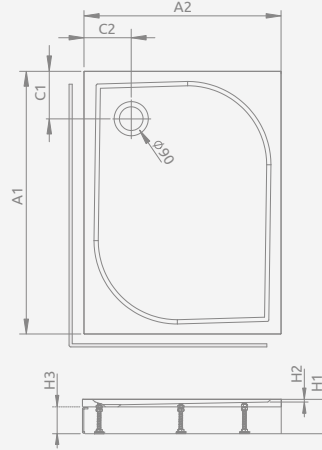

Model	Art. No.
DELOS D + panel 80×75	4D87514-03L
DELOS D + panel 80×75	4D87514-03R
DELOS D + panel 90×75	4D97514-03L
DELOS D + panel 90×75	4D97514-03R
DELOS D + panel 100×75	4D17515-03L
DELOS D + panel 100×75	4D17515-03R

## DELOS D with front panel

Shower tray with a removable panel, siphon outlet  $\varnothing$  90 mm, installing legs included, recommended siphons TB90, TB21, TBXS, R500, R580, R510, 690 P, R400 SLIM, R400W SLIM. Picture shows right version of the panel. Shower tray is always the same.

Left version

Right version

DELOS D + panel	A1	A2	C1	C2	H1	H2	H3
80×75	800	750	180	180	145	12	94
90×75	900	750	180	180	145	12	94
100×75	1000	750	180	180	150	12	94

Model	Art. No.
LAROS D Compact 90×80	SLD8917-01
LAROS D Compact 100×80	SLD81017-01
LAROS D Compact 120×80	SLD81217-01
LAROS D Compact 100×90	SLD91017-01
LAROS D Compact 120×90	SLD91217-01

Dimensions are given in mm.