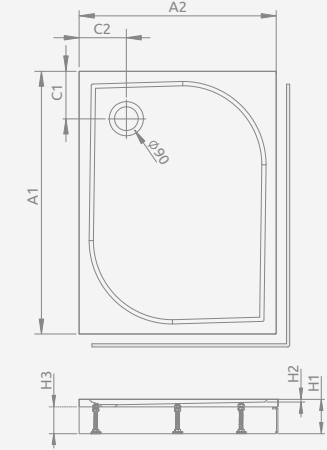

Model	Art. No.
DELOS D + panel 80×75	4D87514-03L
DELOS D + panel 80×75	4D87514-03R
DELOS D + panel 90×75	4D97514-03L
DELOS D + panel 90×75	4D97514-03R
DELOS D + panel 100×75	4D17515-03L
DELOS D + panel 100×75	4D17515-03R

## DELOS D with front panel

Shower tray with a removable panel, siphon outlet  $\varnothing$  90 mm, installing legs included, recommended siphons TB90, TB21, TBXS, R500, R580, R510, 690 P, R400 SLIM, R400W SLIM. Picture shows right version of the panel. Shower tray is always the same.

Left version

Right version

DELOS D + panel	A1	A2	C1	C2	H1	H2	H3
80×75	800	750	180	180	145	12	94
90×75	900	750	180	180	145	12	94
100×75	1000	750	180	180	150	12	94

Model	Art. No.
LAROS D Compact 90×80	SLD8917-01
LAROS D Compact 100×80	SLD81017-01
LAROS D Compact 120×80	SLD81217-01
LAROS D Compact 100×90	SLD91017-01
LAROS D Compact 120×90	SLD91217-01

Dimensions are given in mm.