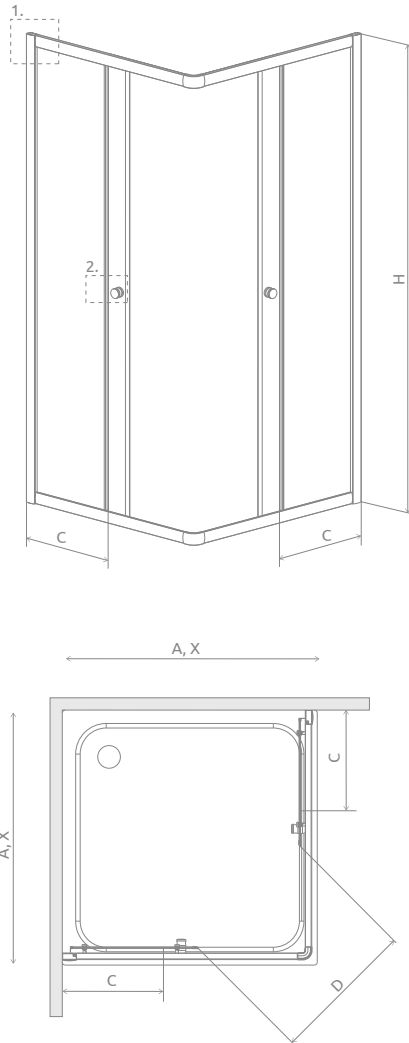

Classic C

Profile finish:

01 Chrome 04 White

Classic C + Delos C Compact

PROFILES IN CHROME FINISH

Model	Tray width (A)	Height (H)	TRANSPARENT GLASS	GLASS FINISH		
			Art. No.	Graphite Art. No.	Fabric Art. No.	Brown Art. No.
C 80	800×800	1850	30060-01-01	30060-01-05	30060-01-06	30060-01-08
C 90	900×900	1850	30050-01-01	30050-01-05	30050-01-06	30050-01-08

PROFILES IN WHITE FINISH

Model	Tray width (A)	Height (H)	TRANSPARENT GLASS	GLASS FINISH		
			Art. No.	Graphite Art. No.	Fabric Art. No.	Brown Art. No.
C 80	800×800	1850	30060-04-01	30060-04-05	30060-04-06	30060-04-08
C 90	900×900	1850	30050-04-01	30050-04-05	30050-04-06	30050-04-08

TECHNICAL DRAWINGS

Model	A	X	C	D	H
C 80x80	800	790-805	360-375	420	1850
C 90x90	900	890-905	415-430	490	1850

ADDITIONAL OPTIONS

PRINT/ENGRAVING ON GLASS
p. 26/30

EXTENSION PROFILES
p. 21

Extension profiles	Art. No.
 U profile + 2 cm white	P01-112185004
 U profile + 4 cm white	P01-124185004
 U profile + 2 cm chrome	P01-112185001
 U profile + 4 cm chrome	P01-124185001

NAVIGATION

Dimensions are given in mm.