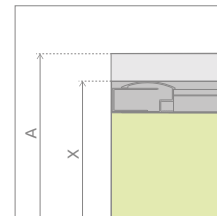

Classic C

Profile finish:

01 Chrome 04 White

Classic C + Delos C Compact

PROFILES IN CHROME FINISH

Model	Tray width (A)	Height (H)	TRANSPARENT GLASS	GLASS FINISH		
			Art. No.	Graphite Art. No.	Fabric Art. No.	Brown Art. No.
C 80	800×800	1850	30060-01-01	30060-01-05	30060-01-06	30060-01-08
C 90	900×900	1850	30050-01-01	30050-01-05	30050-01-06	30050-01-08

PROFILES IN WHITE FINISH

Model	Tray width (A)	Height (H)	TRANSPARENT GLASS	GLASS FINISH		
			Art. No.	Graphite Art. No.	Fabric Art. No.	Brown Art. No.
C 80	800×800	1850	30060-04-01	30060-04-05	30060-04-06	30060-04-08
C 90	900×900	1850	30050-04-01	30050-04-05	30050-04-06	30050-04-08

TECHNICAL DRAWINGS

Model	A	X	C	D	H
C 80x80	800	790-805	360-375	420	1850
C 90x90	900	890-905	415-430	490	1850

ADDITIONAL OPTIONS

PRINT/ENGRAVING ON GLASS
p. 26/30

EXTENSION PROFILES
p. 21

Extension profiles	Art. No.
 U profile + 2 cm white	P01-112185004
 U profile + 4 cm white	P01-124185004
 U profile + 2 cm chrome	P01-112185001
 U profile + 4 cm chrome	P01-124185001

NAVIGATION

Dimensions are given in mm.