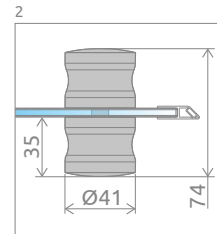

Classic C

Profile finish:

01 Chrome 04 White

Classic C + Delos C Compact

PROFILES IN CHROME FINISH

Model	Tray width (A)	Height (H)	TRANSPARENT GLASS	GLASS FINISH		
			Art. No.	Graphite Art. No.	Fabric Art. No.	Brown Art. No.
C 80	800×800	1850	30060-01-01	30060-01-05	30060-01-06	30060-01-08
C 90	900×900	1850	30050-01-01	30050-01-05	30050-01-06	30050-01-08

PROFILES IN WHITE FINISH

Model	Tray width (A)	Height (H)	TRANSPARENT GLASS	GLASS FINISH		
			Art. No.	Graphite Art. No.	Fabric Art. No.	Brown Art. No.
C 80	800×800	1850	30060-04-01	30060-04-05	30060-04-06	30060-04-08
C 90	900×900	1850	30050-04-01	30050-04-05	30050-04-06	30050-04-08

TECHNICAL DRAWINGS

Model	A	X	C	D	H
C 80x80	800	790-805	360-375	420	1850
C 90x90	900	890-905	415-430	490	1850

ADDITIONAL OPTIONS

PRINT/ENGRAVING ON GLASS
p. 26/30

EXTENSION PROFILES
p. 21

Extension profiles	Art. No.
 U profile + 2 cm white	P01-112185004
 U profile + 4 cm white	P01-124185004
 U profile + 2 cm chrome	P01-112185001
 U profile + 4 cm chrome	P01-124185001

NAVIGATION

Dimensions are given in mm.