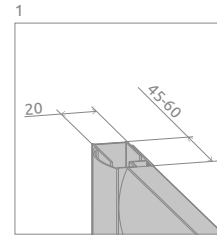

Classic C

Profile finish:

01 Chrome 04 White

Classic C + Delos C Compact

PROFILES IN CHROME FINISH

Model	Tray width (A)	Height (H)	TRANSPARENT GLASS	GLASS FINISH		
			Art. No.	Graphite Art. No.	Fabric Art. No.	Brown Art. No.
C 80	800×800	1850	30060-01-01	30060-01-05	30060-01-06	30060-01-08
C 90	900×900	1850	30050-01-01	30050-01-05	30050-01-06	30050-01-08

PROFILES IN WHITE FINISH

Model	Tray width (A)	Height (H)	TRANSPARENT GLASS	GLASS FINISH		
			Art. No.	Graphite Art. No.	Fabric Art. No.	Brown Art. No.
C 80	800×800	1850	30060-04-01	30060-04-05	30060-04-06	30060-04-08
C 90	900×900	1850	30050-04-01	30050-04-05	30050-04-06	30050-04-08

TECHNICAL DRAWINGS

Model	A	X	C	D	H
C 80x80	800	790-805	360-375	420	1850
C 90x90	900	890-905	415-430	490	1850

ADDITIONAL OPTIONS

PRINT/ENGRAVING ON GLASS
p. 26/30

EXTENSION PROFILES
p. 21

Extension profiles	Art. No.
 U profile + 2 cm white	P01-112185004
 U profile + 4 cm white	P01-124185004
 U profile + 2 cm chrome	P01-112185001
 U profile + 4 cm chrome	P01-124185001

NAVIGATION

Dimensions are given in mm.