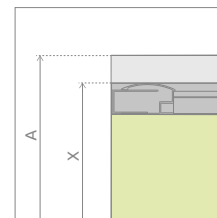

Classic A

Profile finish:

01 Chrome 04 White

Classic A + Patmos A Compact

PROFILES IN CHROME FINISH

Model	Tray width (A)	Height (H)	TRANSPARENT GLASS	GLASS FINISH			
			Art. No.	Sateen Art. No.	Graphite Art. No.	Fabric Art. No.	Brown Art. No.
A 80×80	800×800	1850	30010-01-01	30010-01-02*	30010-01-05	30010-01-06	30010-01-08
A 90×90	900×900	1850	30000-01-01	30000-01-02*	30000-01-05	30000-01-06	30000-01-08

PROFILES IN WHITE FINISH

Model	Tray width (A)	Height (H)	TRANSPARENT GLASS	GLASS FINISH			
			Art. No.	Sateen Art. No.	Graphite Art. No.	Fabric Art. No.	Brown Art. No.
A 80×80	800×800	1850	30010-04-01	30010-04-02*	30010-04-05	30010-04-06	30010-04-08
A 90×90	900×900	1850	30000-04-01	30000-04-02*	30000-04-05	30000-04-06	30000-04-08

TECHNICAL DRAWINGS

Model	A	X	C	D	H
A 80×80	800	795-810	260-275	420	1850
A 90×90	900	895-910	360-375	520	1850

ADDITIONAL OPTIONS

EXTENSION
PROFILES
p. 21

Extension profiles	Art. No.
 U profile + 2 cm white	P01-112185004
 U profile + 4 cm white	P01-124185004
 U profile + 2 cm chrome	P01-112185001
 U profile + 4 cm chrome	P01-124185001

NAVIGATION

Dimensions are given in mm.