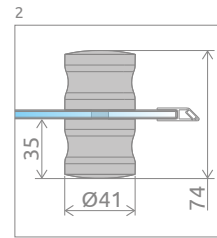

Classic A

Profile finish:

01 Chrome 04 White

Classic A + Patmos A Compact

PROFILES IN CHROME FINISH

Model	Tray width (A)	Height (H)	TRANSPARENT GLASS	GLASS FINISH			
			Art. No.	Sateen Art. No.	Graphite Art. No.	Fabric Art. No.	Brown Art. No.
A 80×80	800×800	1850	30010-01-01	30010-01-02*	30010-01-05	30010-01-06	30010-01-08
A 90×90	900×900	1850	30000-01-01	30000-01-02*	30000-01-05	30000-01-06	30000-01-08

PROFILES IN WHITE FINISH

Model	Tray width (A)	Height (H)	TRANSPARENT GLASS	GLASS FINISH			
			Art. No.	Sateen Art. No.	Graphite Art. No.	Fabric Art. No.	Brown Art. No.
A 80×80	800×800	1850	30010-04-01	30010-04-02*	30010-04-05	30010-04-06	30010-04-08
A 90×90	900×900	1850	30000-04-01	30000-04-02*	30000-04-05	30000-04-06	30000-04-08

TECHNICAL DRAWINGS

Model	A	X	C	D	H
A 80×80	800	795-810	260-275	420	1850
A 90×90	900	895-910	360-375	520	1850

ADDITIONAL OPTIONS

EXTENSION
PROFILES
p. 21

Extension profiles	Art. No.
 U profile + 2 cm white	P01-112185004
 U profile + 4 cm white	P01-124185004
 U profile + 2 cm chrome	P01-112185001
 U profile + 4 cm chrome	P01-124185001

NAVIGATION

Dimensions are given in mm.