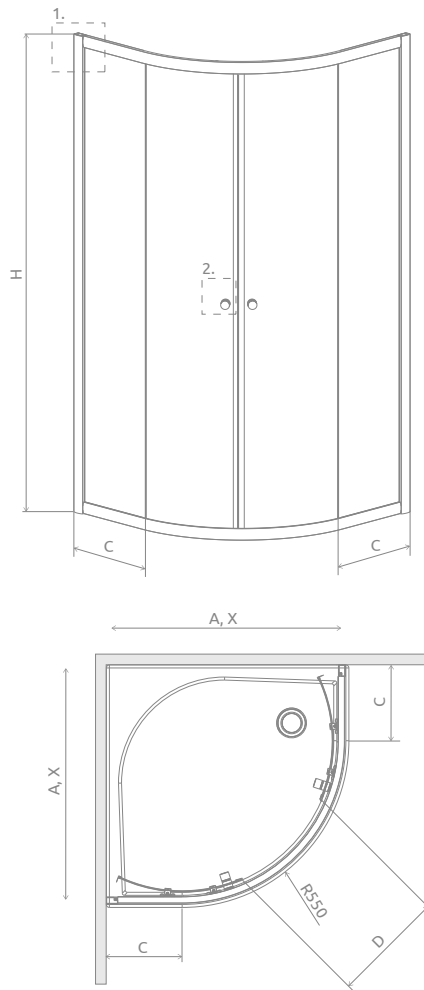

Classic A

Profile finish:

01 Chrome 04 White

Classic A + Patmos A Compact

PROFILES IN CHROME FINISH

Model	Tray width (A)	Height (H)	TRANSPARENT GLASS	GLASS FINISH			
			Art. No.	Sateen Art. No.	Graphite Art. No.	Fabric Art. No.	Brown Art. No.
A 80×80	800×800	1850	30010-01-01	30010-01-02*	30010-01-05	30010-01-06	30010-01-08
A 90×90	900×900	1850	30000-01-01	30000-01-02*	30000-01-05	30000-01-06	30000-01-08

PROFILES IN WHITE FINISH

Model	Tray width (A)	Height (H)	TRANSPARENT GLASS	GLASS FINISH			
			Art. No.	Sateen Art. No.	Graphite Art. No.	Fabric Art. No.	Brown Art. No.
A 80×80	800×800	1850	30010-04-01	30010-04-02*	30010-04-05	30010-04-06	30010-04-08
A 90×90	900×900	1850	30000-04-01	30000-04-02*	30000-04-05	30000-04-06	30000-04-08

TECHNICAL DRAWINGS

Model	A	X	C	D	H
A 80×80	800	795-810	260-275	420	1850
A 90×90	900	895-910	360-375	520	1850

ADDITIONAL OPTIONS

EXTENSION
PROFILES
p. 21

Extension profiles	Art. No.
 U profile + 2 cm white	P01-112185004
 U profile + 4 cm white	P01-124185004
 U profile + 2 cm chrome	P01-112185001
 U profile + 4 cm chrome	P01-124185001

NAVIGATION

Dimensions are given in mm.