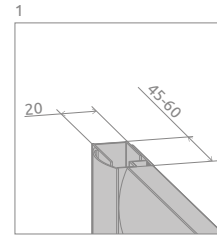

Classic A

Profile finish:

01 Chrome 04 White

Classic A + Patmos A Compact

PROFILES IN CHROME FINISH

Model	Tray width (A)	Height (H)	TRANSPARENT GLASS	GLASS FINISH			
			Art. No.	Sateen Art. No.	Graphite Art. No.	Fabric Art. No.	Brown Art. No.
A 80×80	800×800	1850	30010-01-01	30010-01-02*	30010-01-05	30010-01-06	30010-01-08
A 90×90	900×900	1850	30000-01-01	30000-01-02*	30000-01-05	30000-01-06	30000-01-08

PROFILES IN WHITE FINISH

Model	Tray width (A)	Height (H)	TRANSPARENT GLASS	GLASS FINISH			
			Art. No.	Sateen Art. No.	Graphite Art. No.	Fabric Art. No.	Brown Art. No.
A 80×80	800×800	1850	30010-04-01	30010-04-02*	30010-04-05	30010-04-06	30010-04-08
A 90×90	900×900	1850	30000-04-01	30000-04-02*	30000-04-05	30000-04-06	30000-04-08

TECHNICAL DRAWINGS

Model	A	X	C	D	H
A 80×80	800	795-810	260-275	420	1850
A 90×90	900	895-910	360-375	520	1850

ADDITIONAL OPTIONS

EXTENSION
PROFILES
p. 21

Extension profiles	Art. No.
 U profile + 2 cm white	P01-112185004
 U profile + 4 cm white	P01-124185004
 U profile + 2 cm chrome	P01-112185001
 U profile + 4 cm chrome	P01-124185001

NAVIGATION

Dimensions are given in mm.