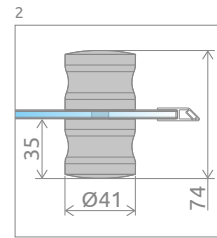

## PROFILES IN CHROME FINISH

Model	Tray width (A)	Height (H)	TRANSPARENT GLASS	GLASS FINISH		
			Art. No.	Graphite Art. No.	Fabric Art. No.	Brown Art. No.
A 80×80×170	800×800	1700	30011-01-01	30011-01-05	30011-01-06	30011-01-08
A 90×90×170	900×900	1700	30001-01-01	30001-01-05	30001-01-06	30001-01-08

## PROFILES IN WHITE FINISH

Model	Tray width (A)	Height (H)	TRANSPARENT GLASS	GLASS FINISH		
			Art. No.	Graphite Art. No.	Fabric Art. No.	Brown Art. No.
A 80×80×170	800×800	1700	30011-04-01	30011-04-05	30011-04-06	30011-04-08
A 90×90×170	900×900	1700	30001-04-01	30001-04-05	30001-04-06	30001-04-08

# TECHNICAL DRAWINGS

Model	A	X	C	D	H
A 80×80×170	800	795-810	260-275	420	1700
A 90×90×170	900	895-910	360-375	520	1700

## NAVIGATION

Dimensions are given in mm.