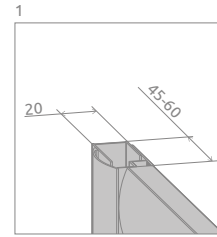

## PROFILES IN CHROME FINISH

Model	Tray width (A)	Height (H)	TRANSPARENT GLASS	GLASS FINISH		
			Art. No.	Graphite Art. No.	Fabric Art. No.	Brown Art. No.
A 80×80×170	800×800	1700	30011-01-01	30011-01-05	30011-01-06	30011-01-08
A 90×90×170	900×900	1700	30001-01-01	30001-01-05	30001-01-06	30001-01-08

## PROFILES IN WHITE FINISH

Model	Tray width (A)	Height (H)	TRANSPARENT GLASS	GLASS FINISH		
			Art. No.	Graphite Art. No.	Fabric Art. No.	Brown Art. No.
A 80×80×170	800×800	1700	30011-04-01	30011-04-05	30011-04-06	30011-04-08
A 90×90×170	900×900	1700	30001-04-01	30001-04-05	30001-04-06	30001-04-08

# TECHNICAL DRAWINGS

Model	A	X	C	D	H
A 80×80×170	800	795-810	260-275	420	1700
A 90×90×170	900	895-910	360-375	520	1700

## NAVIGATION

Dimensions are given in mm.