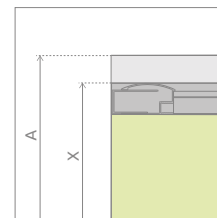

## PROFILES IN CHROME FINISH

Model	Tray width (A)	Height (H)	TRANSPARENT GLASS	GLASS FINISH		
			Art. No.	Graphite Art. No.	Fabric Art. No.	Brown Art. No.
A 80×80×170	800×800	1700	30011-01-01	30011-01-05	30011-01-06	30011-01-08
A 90×90×170	900×900	1700	30001-01-01	30001-01-05	30001-01-06	30001-01-08

## PROFILES IN WHITE FINISH

Model	Tray width (A)	Height (H)	TRANSPARENT GLASS	GLASS FINISH		
			Art. No.	Graphite Art. No.	Fabric Art. No.	Brown Art. No.
A 80×80×170	800×800	1700	30011-04-01	30011-04-05	30011-04-06	30011-04-08
A 90×90×170	900×900	1700	30001-04-01	30001-04-05	30001-04-06	30001-04-08

# TECHNICAL DRAWINGS

Model	A	X	C	D	H
A 80×80×170	800	795-810	260-275	420	1700
A 90×90×170	900	895-910	360-375	520	1700

## NAVIGATION

Dimensions are given in mm.