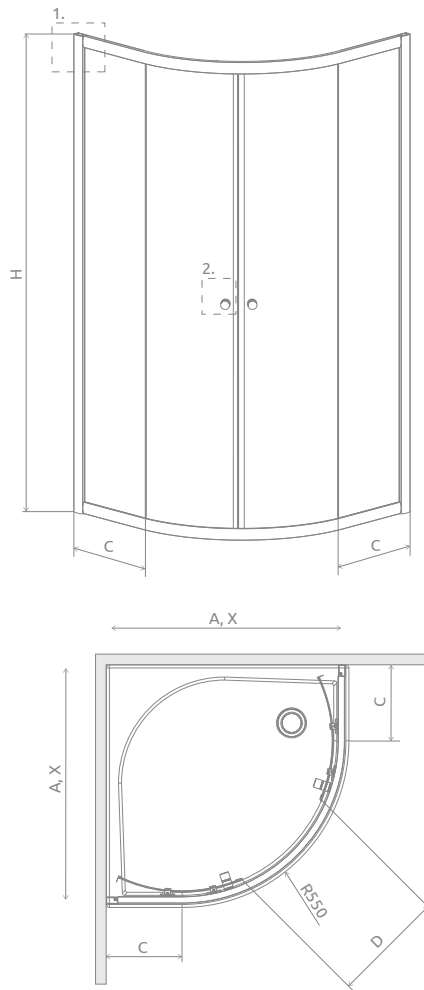

## PROFILES IN CHROME FINISH

Model	Tray width (A)	Height (H)	TRANSPARENT GLASS	GLASS FINISH		
			Art. No.	Graphite Art. No.	Fabric Art. No.	Brown Art. No.
A 80×80×170	800×800	1700	30011-01-01	30011-01-05	30011-01-06	30011-01-08
A 90×90×170	900×900	1700	30001-01-01	30001-01-05	30001-01-06	30001-01-08

## PROFILES IN WHITE FINISH

Model	Tray width (A)	Height (H)	TRANSPARENT GLASS	GLASS FINISH		
			Art. No.	Graphite Art. No.	Fabric Art. No.	Brown Art. No.
A 80×80×170	800×800	1700	30011-04-01	30011-04-05	30011-04-06	30011-04-08
A 90×90×170	900×900	1700	30001-04-01	30001-04-05	30001-04-06	30001-04-08

# TECHNICAL DRAWINGS

Model	A	X	C	D	H
A 80×80×170	800	795-810	260-275	420	1700
A 90×90×170	900	895-910	360-375	520	1700

## NAVIGATION

Dimensions are given in mm.