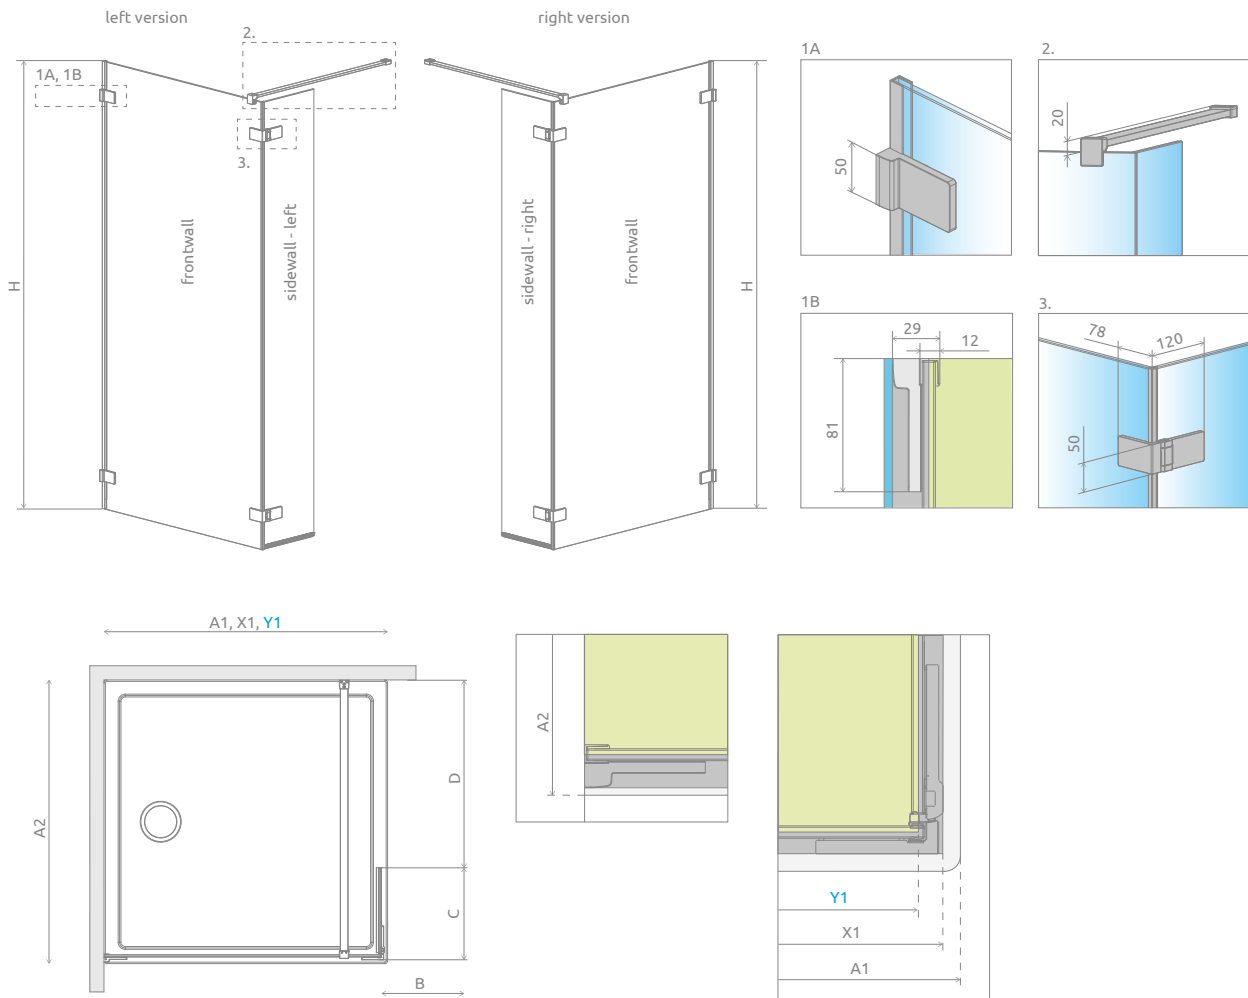

TECHNICAL DRAWINGS

Walk-in

Front	A1	A2	X1	Y1	H
Front 80	800	max 1200	786-796	773-783	2000
Front 90	900	max 1200	886-896	873-883	2000
Front 100	1000	max 1200	986-996	973-983	2000
Front 110	1100	max 1200	1086-1096	1073-1083	2000
Front 120	1200	max 1200	1186-1196	1173-1183	2000
Front 130	1300	max 1200	1286-1296	1273-1283	2000
Front 140	1400	max 1200	1386-1396	1373-1383	2000

Sidewall	B	C	D
Sidewall	358	400	max 810