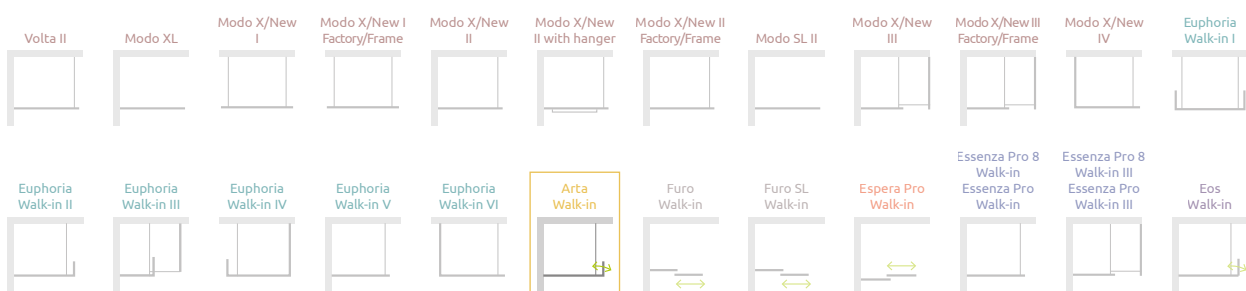

NAVIGATION

Dimensions are given in mm.