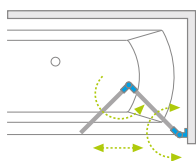

Arta PND I

ADDITIONAL OPTIONS

Profile finish:

03 Chrome+

Model	Width (X)	Height (H)	TRANSPARENT GLASS
			Art. No.
PND I 130 L	1300-1306	1500	210213-01L
PND I 130 R	1300-1306	1500	210213-01R

TECHNICAL DRAWINGS