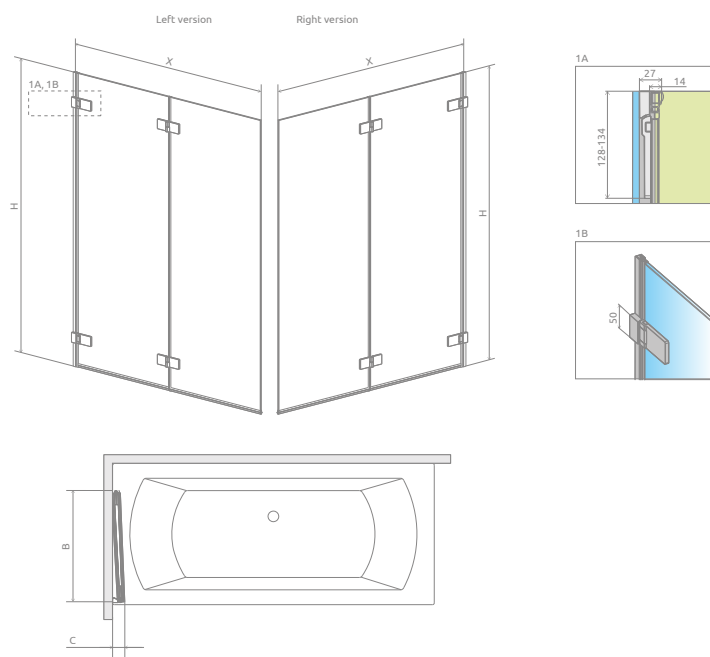

Arta PND I

ADDITIONAL OPTIONS

Profile finish:

03 Chrome+

Model	Width (X)	Height (H)	TRANSPARENT GLASS
			Art. No.
PND I 130 L	1300-1306	1500	210213-01L
PND I 130 R	1300-1306	1500	210213-01R

TECHNICAL DRAWINGS

Model	X	B	C	H
PND I 130	1300-1306	645	65-71	1500