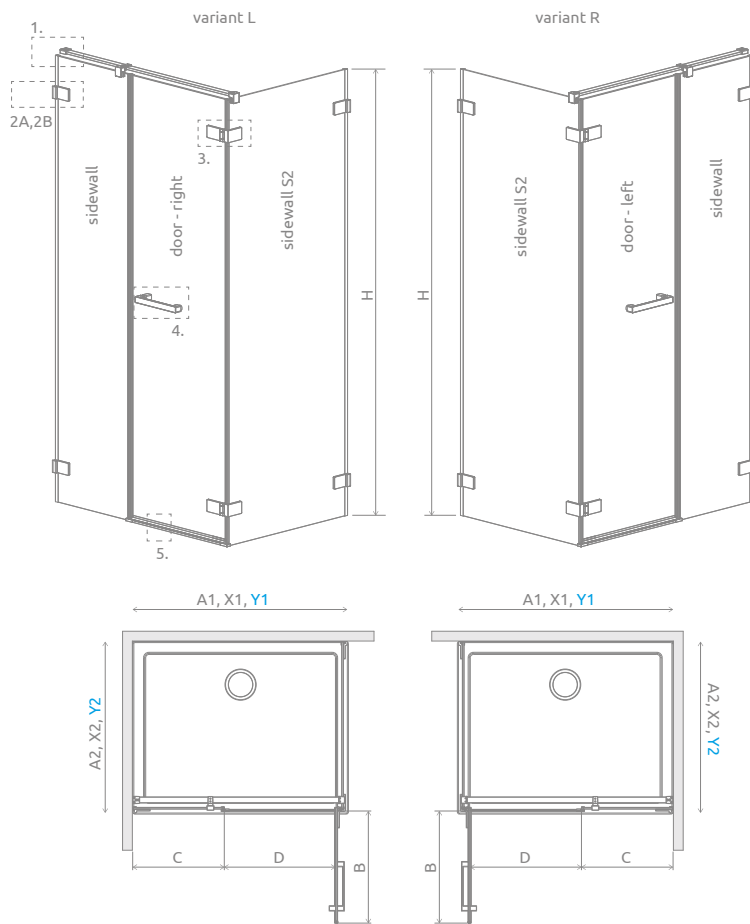

TECHNICAL DRAWINGS

Arta

Front	A1	X1	Y1	B	C	D	H
KDS II 90	900	895-905	873-883	520	325-335	517	2000
KDS II 100	1000	995-1005	973-983	520	425-435	517	2000
KDS II 110	1100	1095-1105	1073-1083	520	525-535	517	2000
KDS II 120	1200	1195-1205	1173-1183	520	625-635	517	2000
KDS II 130	1300	1295-1305	1273-1283	620	625-635	617	2000
KDS II 140	1400	1395-1405	1373-1383	620	725-735	617	2000

Sidewall S2	A2	X2	Y2
S2 70	700	695-705	673-683
S2 75	750	745-755	723-733
S2 80	800	795-805	773-783
S2 90	900	895-905	873-883
S2 100	1000	995-1005	973-983