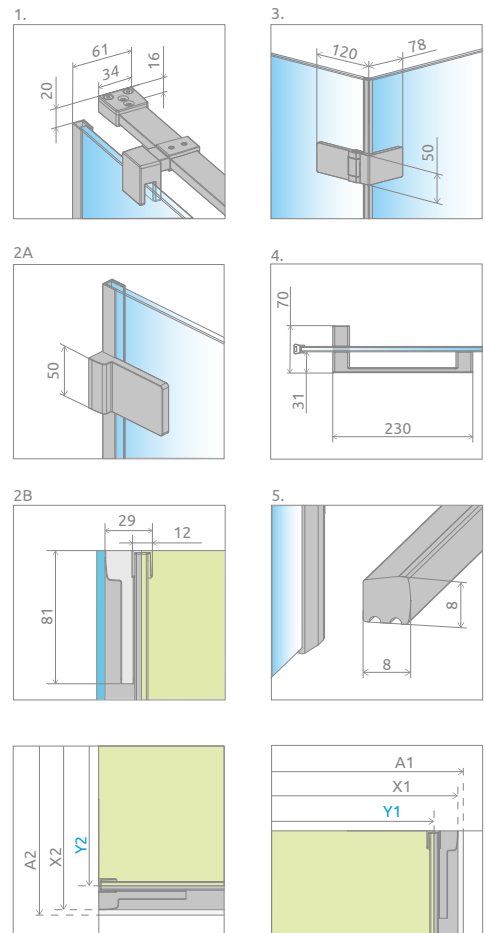

TECHNICAL DRAWINGS

Arta

Front	A1	X1	Y1	B	C	D	H
KDS II 90	900	895-905	873-883	520	325-335	517	2000
KDS II 100	1000	995-1005	973-983	520	425-435	517	2000
KDS II 110	1100	1095-1105	1073-1083	520	525-535	517	2000
KDS II 120	1200	1195-1205	1173-1183	520	625-635	517	2000
KDS II 130	1300	1295-1305	1273-1283	620	625-635	617	2000
KDS II 140	1400	1395-1405	1373-1383	620	725-735	617	2000

Sidewall S2	A2	X2	Y2
S2 70	700	695-705	673-683
S2 75	750	745-755	723-733
S2 80	800	795-805	773-783
S2 90	900	895-905	873-883
S2 100	1000	995-1005	973-983