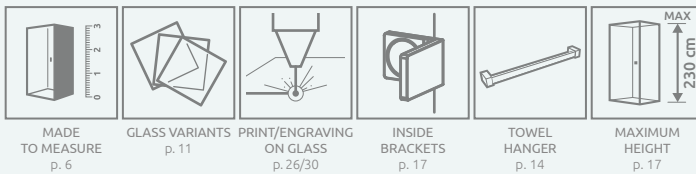

Arta KDS II

Profile finish:

03 Chrome+

Arta KDS II + Giaro D

Shower enclosure set consists of 3 parts: front (two elements) and sidewall S2. Please specify all the article numbers when making an order.

FRONT (consists of two elements, each with individual article number)

SIDEWALL S2

Model	Tray width (A2)	Dimension to the glass panel axis (Y2)	Height (H)	TRANSPARENT GLASS
				Art. No.
S2 70	700	673-683	2000	386109-03-01
S2 75	750	723-733	2000	386108-03-01
S2 80	800	773-783	2000	386110-03-01
S2 90	900	873-883	2000	386111-03-01
S2 100	1000	973-983	2000	386112-03-01

TECHNICAL DRAWINGS

Arta

Front	A1	X1	Y1	B	C	D	H
KDS II 90	900	895-905	873-883	520	325-335	517	2000
KDS II 100	1000	995-1005	973-983	520	425-435	517	2000
KDS II 110	1100	1095-1105	1073-1083	520	525-535	517	2000
KDS II 120	1200	1195-1205	1173-1183	520	625-635	517	2000
KDS II 130	1300	1295-1305	1273-1283	620	625-635	617	2000
KDS II 140	1400	1395-1405	1373-1383	620	725-735	617	2000

Sidewall S2	A2	X2	Y2
S2 70	700	695-705	673-683
S2 75	750	745-755	723-733
S2 80	800	795-805	773-783
S2 90	900	895-905	873-883
S2 100	1000	995-1005	973-983

ADDITIONAL OPTIONS

NAVIGATION

Dimensions are given in mm.