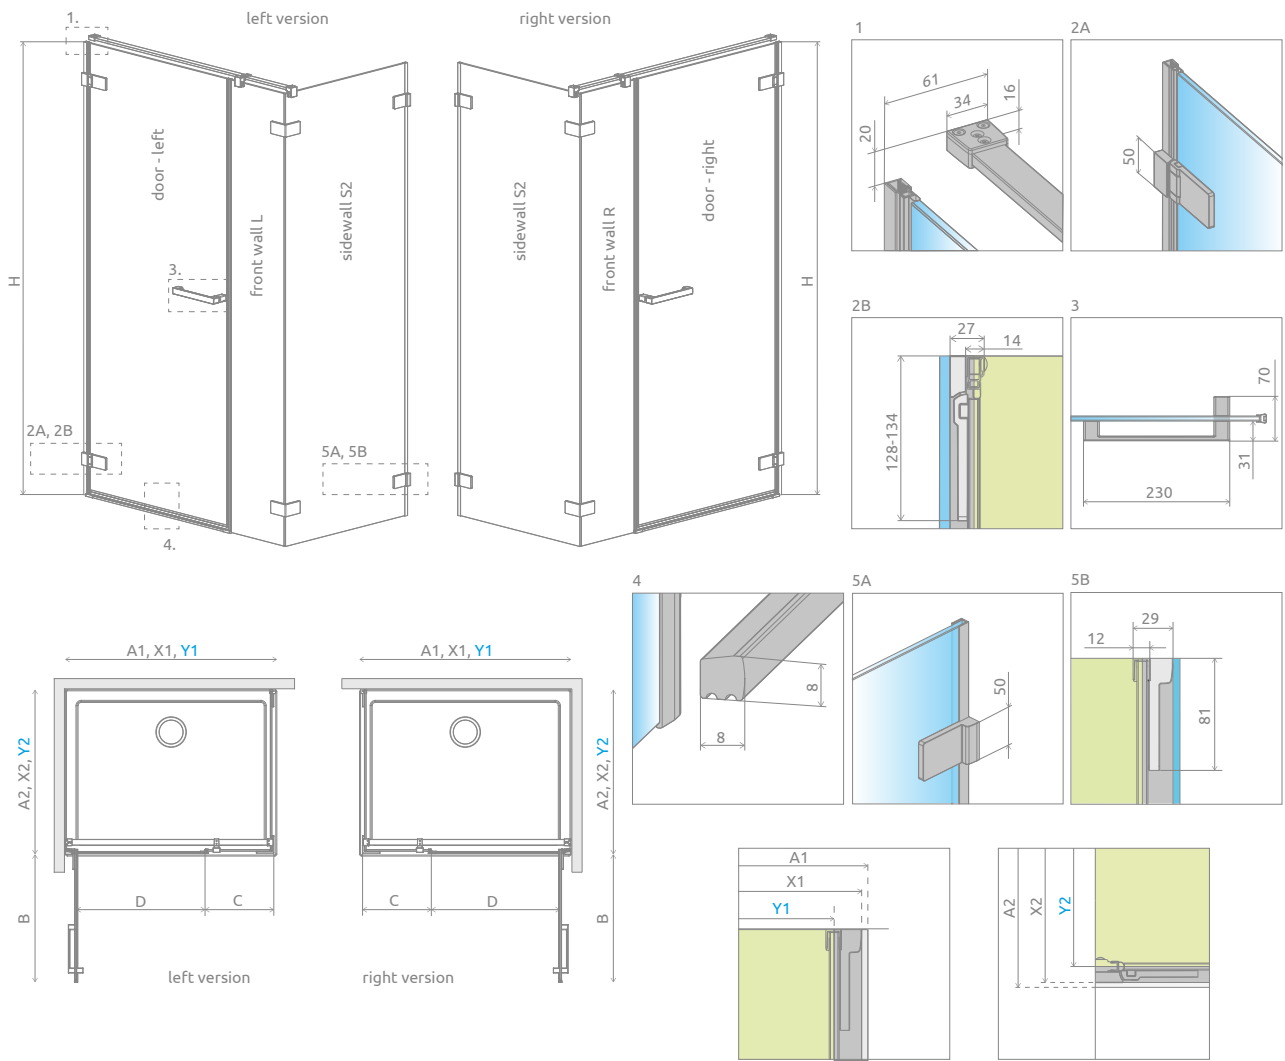

TECHNICAL DRAWINGS

Arta

Front	A1	X1	Y1	B	C	D	H
KDSI 90	900	895-901	873-879	505	325	507	2000
KDSI 100	1000	995-1001	973-979	605	325	607	2000
KDSI 110	1100	1095-1101	1073-1079	605	425	607	2000
KDSI 120	1200	1195-1201	1173-1179	805	325	807	2000
KDSI 130	1300	1295-1301	1273-1279	805	425	807	2000
KDSI 140	1400	1395-1401	1373-1379	805	525	807	2000

Sidewall S2	A2	X2	Y2
S2 70	700	692-702	673-683
S2 75	750	742-752	723-733
S2 80	800	792-802	773-783
S2 90	900	892-902	873-883
S2 100	1000	992-1002	973-983