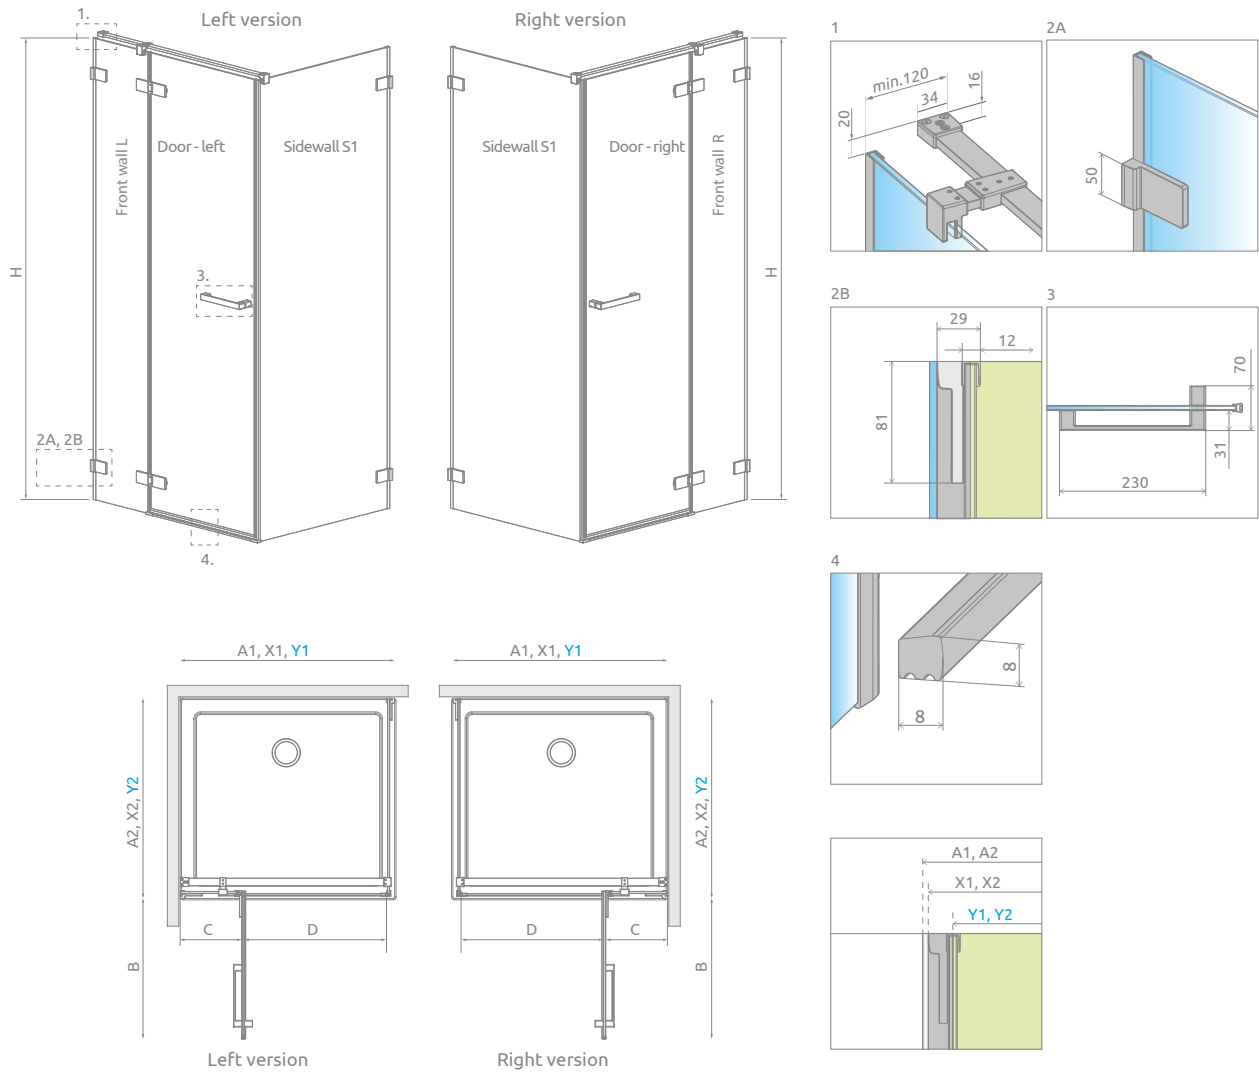

TECHNICAL DRAWINGS

Arta

Front	A1	X1	Y1	B	C	D	H
KDJ II Front 80	800	795-805	773-783	502	248-258	510	2000
KDJ II Front 90	900	895-905	873-883	602	248-258	610	2000
KDJ II Front 100	1000	995-1005	973-983	602	348-358	610	2000
KDJ II Front 110	1100	1095-1105	1073-1083	802	248-258	810	2000
KDJ II Front 120	1200	1195-1205	1173-1183	802	348-358	810	2000
KDJ II Front 130	1300	1295-1305	1273-1283	802	448-458	810	2000
KDJ II Front 140	1400	1395-1405	1373-1383	802	548-558	810	2000

Sidewall	A2	X2	Y2
S1 70	700	695-705	673-683
S1 75	750	745-755	723-733
S1 80	800	795-805	773-783
S1 90	900	895-905	873-883
S1 100	1000	995-1005	973-983
S1 110	1100	1095-1105	1073-1083
S1 120	1200	1195-1205	1173-1183