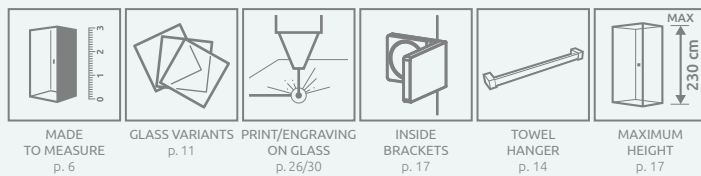

Arta KDJ II

Profile finish:

03 Chrome+

Arta KDJ II + Giaros D

Shower enclosure set consists of 3 parts: front (two elements) and sidewall S1. Please specify all the article numbers when making an order.

FRONT (consists of two elements, each with individual article number)

SIDEWALL S1

Model	Tray width (A2)	Dimension to the glass panel axis (Y2)	Height (H)	TRANSPARENT GLASS
				Art. No.
S1 70	700	673-683	2000	386019-03-01
S1 75	750	723-733	2000	386018-03-01
S1 80	800	773-783	2000	386020-03-01
S1 90	900	873-883	2000	386021-03-01
S1 100	1000	973-983	2000	386022-03-01
S1 110	1100	1073-1083	2000	386023-03-01
S1 120	1200	1173-1183	2000	386024-03-01

TECHNICAL DRAWINGS

Arta

Front	A1	X1	Y1	B	C	D	H
KDJ II Front 80	800	795-805	773-783	502	248-258	510	2000
KDJ II Front 90	900	895-905	873-883	602	248-258	610	2000
KDJ II Front 100	1000	995-1005	973-983	602	348-358	610	2000
KDJ II Front 110	1100	1095-1105	1073-1083	802	248-258	810	2000
KDJ II Front 120	1200	1195-1205	1173-1183	802	348-358	810	2000
KDJ II Front 130	1300	1295-1305	1273-1283	802	448-458	810	2000
KDJ II Front 140	1400	1395-1405	1373-1383	802	548-558	810	2000

ADDITIONAL OPTIONS

NAVIGATION

Dimensions are given in mm.