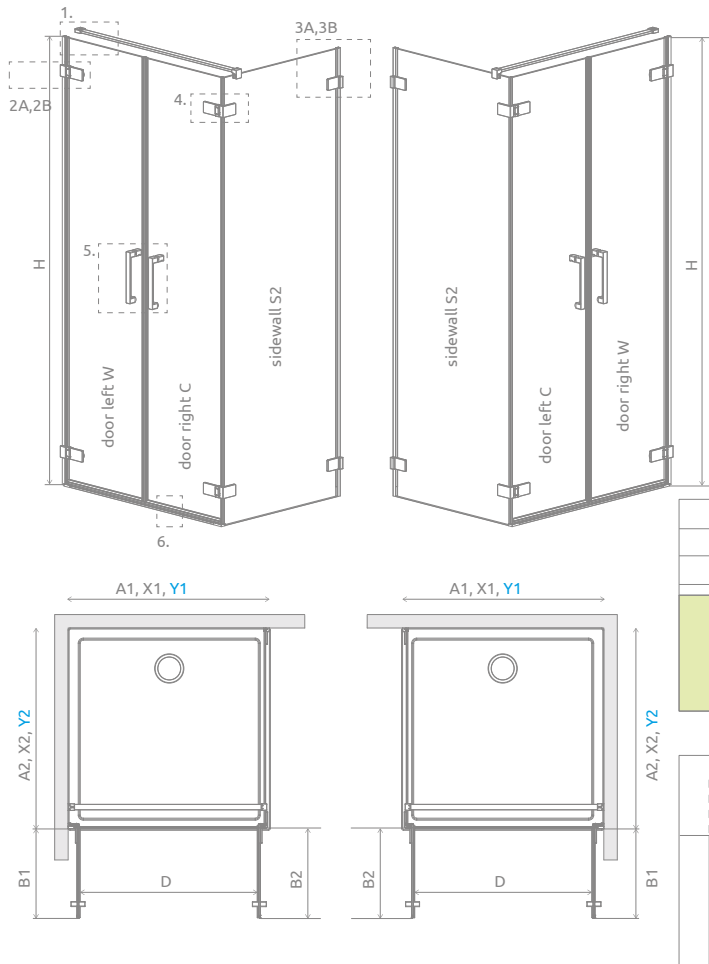

TECHNICAL DRAWINGS

Arta

SYMMETRICAL

Model	A1	X1	Y1	B1	B2	D	H
DWD+S 40L+40R	800	795-801	773-779	345	350	690	2000
DWD+S 45L+45R	900	895-901	873-879	395	400	790	2000
DWD+S 50L+50R	1000	995-1001	973-979	445	450	890	2000
DWD+S 55L+55R	1100	1095-1101	1073-1079	495	500	990	2000
DWD+S 60L+60R	1200	1195-1201	1173-1179	545	550	1090	2000

SIDEWALL S2

Model	A2	X2	Y2
S2 70	700	692-702	673-683
S2 75	750	742-752	723-733
S2 80	800	792-802	773-783
S2 90	900	892-902	873-883
S2 100	1000	992-1002	973-983

ASYMMETRICAL

Model	A1	X1	Y1	B1	B2	D	H
DWD+S 40L+45R	850	845-851	823-829	345	400	740	2000
DWD+S 40L+50R	900	895-901	873-879	345	450	790	2000
DWD+S 40L+55R	950	945-951	923-929	345	500	840	2000
DWD+S 40L+60R	1000	995-1001	973-979	345	550	890	2000
DWD+S 45L+40R	850	845-851	823-829	395	350	740	2000
DWD+S 45L+50R	950	945-951	923-929	395	450	840	2000
DWD+S 45L+55R	1000	995-1001	973-979	395	500	890	2000
DWD+S 45L+60R	1050	1045-1051	1023-1029	395	550	940	2000
DWD+S 50L+40R	900	895-901	873-879	445	350	790	2000
DWD+S 50L+45R	950	945-951	923-929	445	400	840	2000
DWD+S 50L+55R	1050	1045-1051	1023-1029	445	500	940	2000
DWD+S 50L+60R	1100	1095-1101	1073-1079	445	550	990	2000
DWD+S 55L+40R	950	945-901	923-929	495	350	840	2000
DWD+S 55L+45R	1000	995-1001	973-979	495	400	890	2000
DWD+S 55L+50R	1050	1045-1051	1023-1029	495	450	940	2000
DWD+S 55L+60R	1150	1145-1151	1123-1129	495	550	1040	2000
DWD+S 60L+40R	1000	995-1001	973-979	545	350	890	2000
DWD+S 60L+45R	1050	1045-1051	1023-1029	545	400	940	2000
DWD+S 60L+50R	1100	1095-1101	1073-1079	545	450	990	2000
DWD+S 60L+55R	1150	1145-1151	1123-1129	545	500	1040	2000