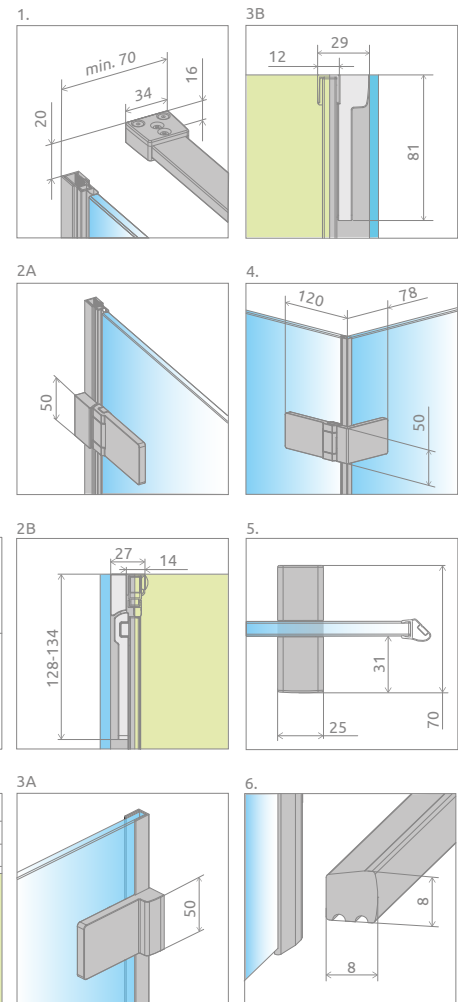

TECHNICAL DRAWINGS

Arta

SYMMETRICAL

Model	A1	X1	Y1	B1	B2	D	H
DWD+S 40L+40R	800	795-801	773-779	345	350	690	2000
DWD+S 45L+45R	900	895-901	873-879	395	400	790	2000
DWD+S 50L+50R	1000	995-1001	973-979	445	450	890	2000
DWD+S 55L+55R	1100	1095-1101	1073-1079	495	500	990	2000
DWD+S 60L+60R	1200	1195-1201	1173-1179	545	550	1090	2000

SIDEWALL S2

Model	A2	X2	Y2
S2 70	700	692-702	673-683
S2 75	750	742-752	723-733
S2 80	800	792-802	773-783
S2 90	900	892-902	873-883
S2 100	1000	992-1002	973-983

ASYMMETRICAL

Model	A1	X1	Y1	B1	B2	D	H
DWD+S 40L+45R	850	845-851	823-829	345	400	740	2000
DWD+S 40L+50R	900	895-901	873-879	345	450	790	2000
DWD+S 40L+55R	950	945-951	923-929	345	500	840	2000
DWD+S 40L+60R	1000	995-1001	973-979	345	550	890	2000
DWD+S 45L+40R	850	845-851	823-829	395	350	740	2000
DWD+S 45L+50R	950	945-951	923-929	395	450	840	2000
DWD+S 45L+55R	1000	995-1001	973-979	395	500	890	2000
DWD+S 45L+60R	1050	1045-1051	1023-1029	395	550	940	2000
DWD+S 50L+40R	900	895-901	873-879	445	350	790	2000
DWD+S 50L+45R	950	945-951	923-929	445	400	840	2000
DWD+S 50L+55R	1050	1045-1051	1023-1029	445	500	940	2000
DWD+S 50L+60R	1100	1095-1101	1073-1079	445	550	990	2000
DWD+S 55L+40R	950	945-901	923-929	495	350	840	2000
DWD+S 55L+45R	1000	995-1001	973-979	495	400	890	2000
DWD+S 55L+50R	1050	1045-1051	1023-1029	495	450	940	2000
DWD+S 55L+60R	1150	1145-1151	1123-1129	495	550	1040	2000
DWD+S 60L+40R	1000	995-1001	973-979	545	350	890	2000
DWD+S 60L+45R	1050	1045-1051	1023-1029	545	400	940	2000
DWD+S 60L+50R	1100	1095-1101	1073-1079	545	450	990	2000
DWD+S 60L+55R	1150	1145-1151	1123-1129	545	500	1040	2000