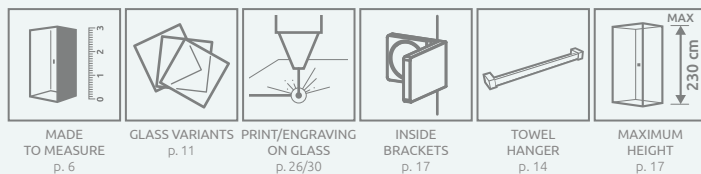

ADDITIONAL OPTIONS