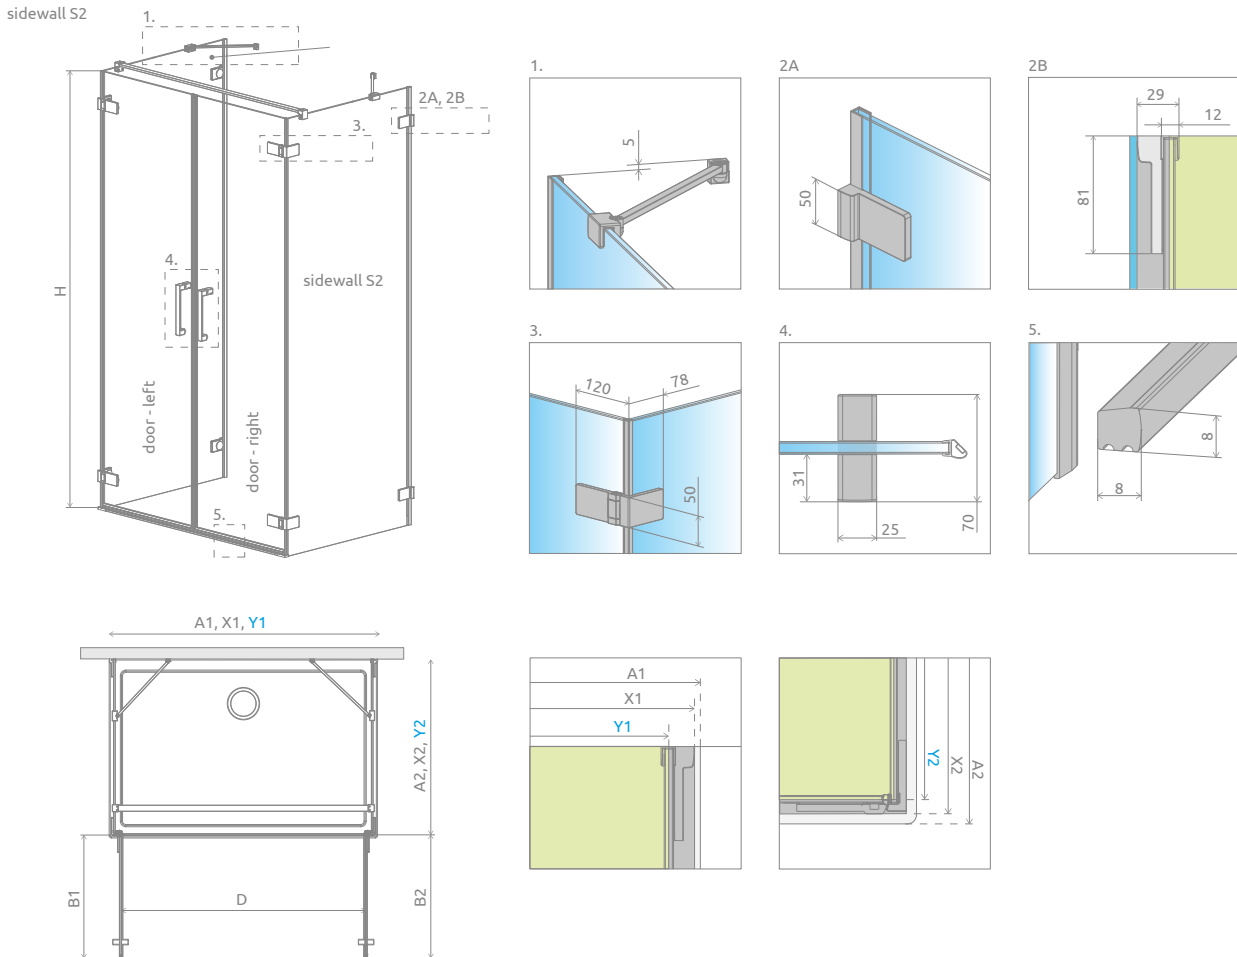

TECHNICAL DRAWINGS