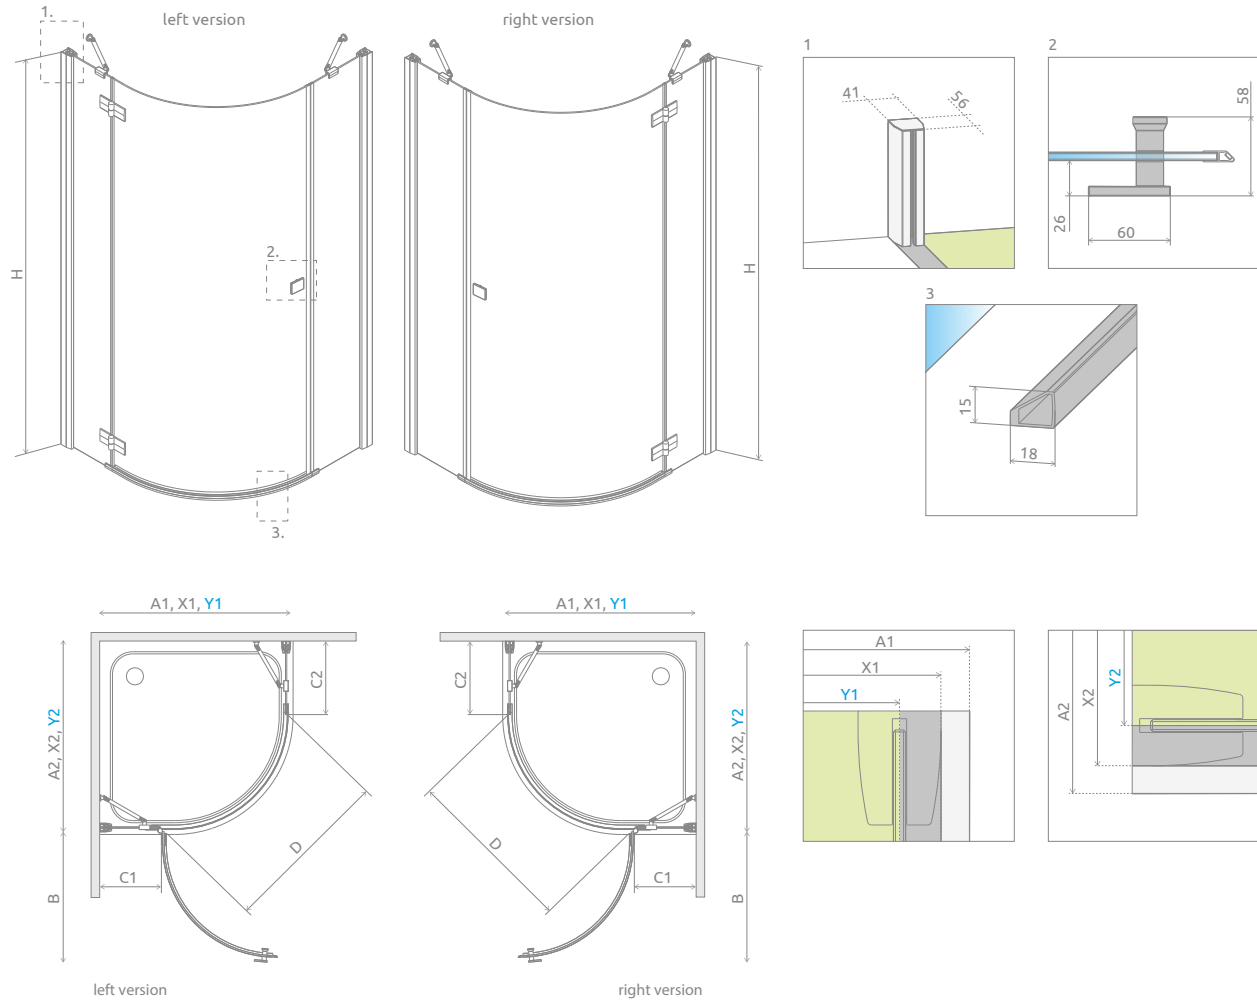

# Almatea PDJ\*

Profile finish:

01 Chrome

Almatea PDJ + Delos A

Model	Tray width (A1×A2)	Dimension to the glass panel axis (Y1×Y2)	Height (H)	TRANSPARENT GLASS	GLASS FINISH	
				Art. No.	Graphite Art. No.	Brown Art. No.
PDJ 90 L	900×900	873-888×873-888	1950	30602-01-01N	30602-01-05N	30602-01-08N
PDJ 90 R	900×900	873-888×873-888	1950	30702-01-01N	30702-01-05N	30702-01-08N

## TECHNICAL DRAWINGS

Model	A1	A2	X1	X2	Y1	Y2	B	C1	C2	D	H
PDJ 90x90	900	900	893-908	893-908	873-888	873-888	600	295-310	343-358	785	1950

## ADDITIONAL OPTIONS

MADE TO MEASURE  
p. 6