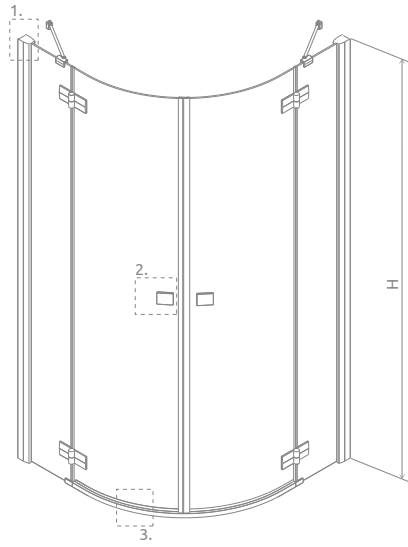

TECHNICAL DRAWINGS

Model	A1	A2	X1	X2	Y1	Y2	B1	B2	C1	C2	D	H
PDD 80×80	800	800	793-808	793-808	773-788	773-788	430	430	194-209	194-209	800	1950
PDD 90×90	900	900	893-908	893-908	873-888	873-888	430	430	294-309	294-309	800	1950
PDD 100×100	1000	1000	993-1008	993-1008	973-988	973-988	430	430	394-409	394-409	800	1950
E PDD 90×80	900	800	893-908	793-808	873-888	773-788	430	430	294-309	194-209	800	1950
E PDD 100×80	1000	800	993-1008	793-808	973-988	773-788	430	430	394-409	194-209	800	1950

ADDITIONAL OPTIONS

MADE TO MEASURE
p. 6