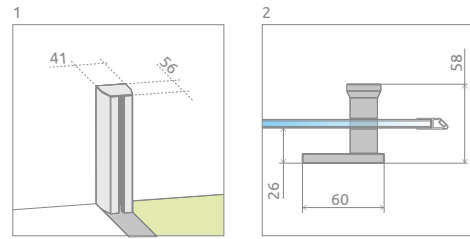

TECHNICAL DRAWINGS

Model	A1	A2	X1	X2	Y1	Y2	B1	B2	C1	C2	D	H
PDD 80×80	800	800	793-808	793-808	773-788	773-788	430	430	194-209	194-209	800	1950
PDD 90×90	900	900	893-908	893-908	873-888	873-888	430	430	294-309	294-309	800	1950
PDD 100×100	1000	1000	993-1008	993-1008	973-988	973-988	430	430	394-409	394-409	800	1950
E PDD 90×80	900	800	893-908	793-808	873-888	773-788	430	430	294-309	194-209	800	1950
E PDD 100×80	1000	800	993-1008	793-808	973-988	773-788	430	430	394-409	194-209	800	1950

ADDITIONAL OPTIONS

MADE TO MEASURE
p. 6