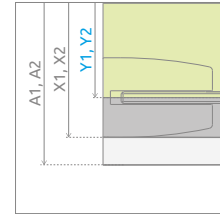

TECHNICAL DRAWINGS

Model	A1	A2	X1	X2	Y1	Y2	B1	B2	C1	C2	D	H
PDD 80×80	800	800	793-808	793-808	773-788	773-788	430	430	194-209	194-209	800	1950
PDD 90×90	900	900	893-908	893-908	873-888	873-888	430	430	294-309	294-309	800	1950
PDD 100×100	1000	1000	993-1008	993-1008	973-988	973-988	430	430	394-409	394-409	800	1950
E PDD 90×80	900	800	893-908	793-808	873-888	773-788	430	430	294-309	194-209	800	1950
E PDD 100×80	1000	800	993-1008	793-808	973-988	773-788	430	430	394-409	194-209	800	1950

ADDITIONAL OPTIONS

MADE TO MEASURE
p. 6