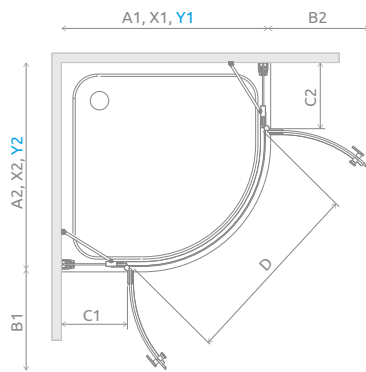

TECHNICAL DRAWINGS

Model	A1	A2	X1	X2	Y1	Y2	B1	B2	C1	C2	D	H
PDD 80×80	800	800	793-808	793-808	773-788	773-788	430	430	194-209	194-209	800	1950
PDD 90×90	900	900	893-908	893-908	873-888	873-888	430	430	294-309	294-309	800	1950
PDD 100×100	1000	1000	993-1008	993-1008	973-988	973-988	430	430	394-409	394-409	800	1950
E PDD 90×80	900	800	893-908	793-808	873-888	773-788	430	430	294-309	194-209	800	1950
E PDD 100×80	1000	800	993-1008	793-808	973-988	773-788	430	430	394-409	194-209	800	1950

ADDITIONAL OPTIONS

MADE TO MEASURE
p. 6