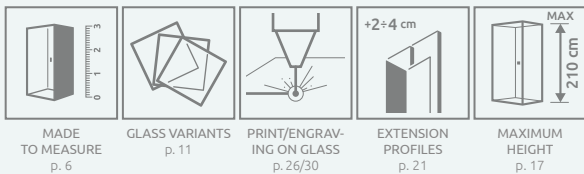

ADDITIONAL OPTIONS

Extension profiles	Art. No.
U profile + 2 cm	P01-110195001
U profile + 4 cm	P01-111195001