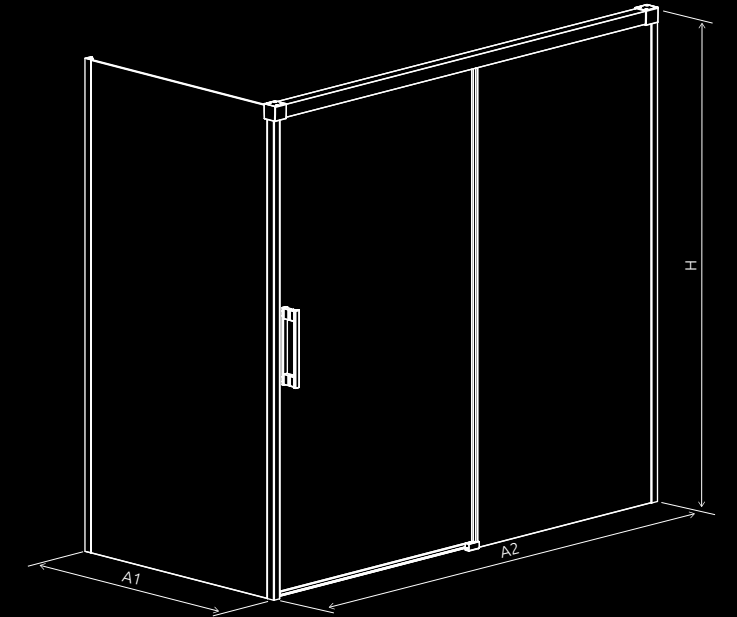

STANDARD FEATURES:

ADDITIONAL OPTIONS:

Idea Black
PN DWJ

AVAILABLE SIZES:
X: 138,7-181,2 cm | H: 150,5 cm

STANDARD FEATURES:

ADDITIONAL OPTIONS:

Idea Black PN DWD

AVAILABLE SIZES:
X: 138,5-181,5 cm | **H:** 150,5 cm

STANDARD FEATURES:

ADDITIONAL OPTIONS:

Idea Black
PN DWJ + S

AVAILABLE SIZES:
A1: 68,5-80 cm | **A2:** 138,5-180 cm | **H:** 150,5 cm

STANDARD FEATURES:

ADDITIONAL OPTIONS:

Essenza New Black PND II

AVAILABLE SIZES:
X: 100-141,5 cm | H: 150 cm