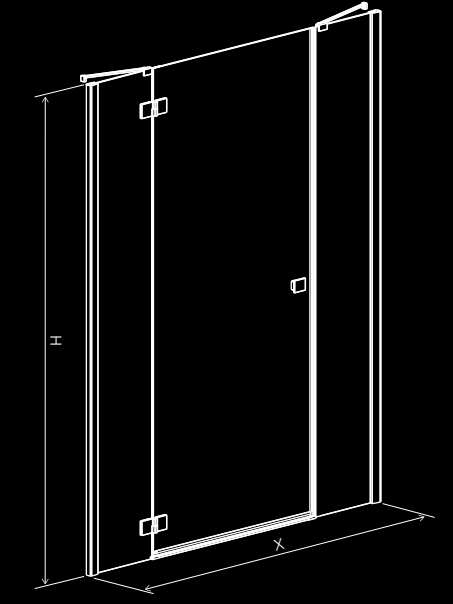

STANDARD FEATURES:

ADDITIONAL OPTIONS:

Essenza New Black DWJ

AVAILABLE SIZES:
X: 79-131,3 cm | **H:** 200 cm

STANDARD FEATURES:

ADDITIONAL OPTIONS:

Essenza New Black DWJS

AVAILABLE SIZES:
X: 108,5-141,5 cm | **H:** 200 cm

STANDARD FEATURES:

-
-
-

ADDITIONAL OPTIONS:

-
-
-
-
-
-
-
-

Nes Black KDJ I

AVAILABLE SIZES:
A1: 70-100 cm | **A2:** 80-100 cm | **H:** 200 cm

STANDARD FEATURES:

ADDITIONAL OPTIONS:

Available from 01.07.2019

Nes Black
KDD I

AVAILABLE SIZES:
A1: 80-100 cm | **A2:** 80-100 cm | **H:** 200 cm

STANDARD FEATURES:

GLASS 6 mm | Easy Clean | Shower Guard

ADDITIONAL OPTIONS:

Icons representing additional options: 6mm glass, Shower Guard, +2cm height, max 2.20m height, and other accessories.