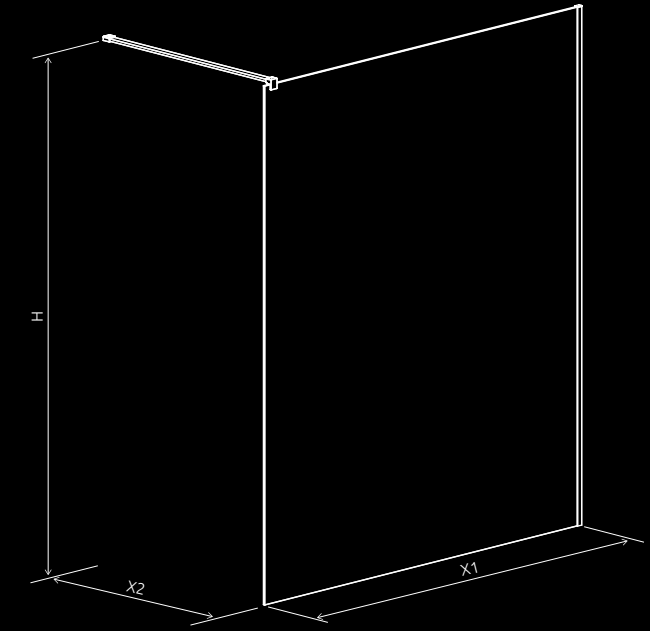

STANDARD FEATURES:

ADDITIONAL OPTIONS:

Modo New Black I Factory

AVAILABLE SIZES:
X1: 118-128 cm | **X2:** max. 150 cm | **H:** 200 cm

STANDARD FEATURES:

ADDITIONAL OPTIONS:

Modo New Black II

AVAILABLE SIZES:
X1: 48,5-180 cm | **X2:** max. 150 cm | **H:** 200 cm

STANDARD FEATURES:

ADDITIONAL OPTIONS:

Modo New Black II Frame

AVAILABLE SIZES:
X1: 48,5-129,5 cm | **X2:** max. 150 cm | **H:** 200 cm

STANDARD FEATURES:

ADDITIONAL OPTIONS:

Modo New Black II Factory

AVAILABLE SIZES:
X1: 48,5-129,5 cm | **X2:** max. 150 cm | **H:** 200 cm

STANDARD FEATURES:

ADDITIONAL OPTIONS:

Modo New Black III

AVAILABLE SIZES:
A1: max. 200-310 cm | **E:** 48,5-180 cm | **A3:** 48,5-180 cm | **H:** 200 cm

STANDARD FEATURES:

ADDITIONAL OPTIONS:

Modo New Black III Frame

AVAILABLE SIZES:
A1: max. 200-280 cm | **E:** 48,5-129,5 cm | **A3:** 48,5-129,5 cm | **H:** 200 cm

STANDARD FEATURES:

ADDITIONAL OPTIONS:

Modo New Black III Factory

AVAILABLE SIZES:
A1: max. 200-280 cm | **E:** 48,5-129,5 cm | **A3:** 48,5-129,5 cm | **H:** 200 cm