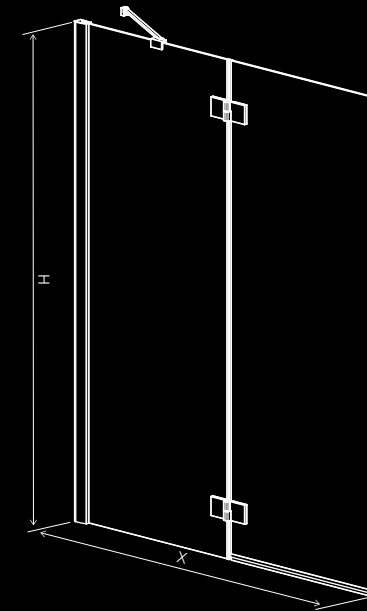

STANDARD FEATURES:

ADDITIONAL OPTIONS:

Idea Black PNJ Frame

AVAILABLE SIZES:
X: 50-101 cm | H: 150 cm

STANDARD FEATURES:

ADDITIONAL OPTIONS:

Idea Black
PNJ Factory

AVAILABLE SIZES:
X: 50-101 cm | H: 150 cm

STANDARD FEATURES:

ADDITIONAL OPTIONS:

Idea Black
PN DWJ

AVAILABLE SIZES:
X: 138,7-181,2 cm | H: 150,5 cm

STANDARD FEATURES:

ADDITIONAL OPTIONS:

Idea Black PN DWD

AVAILABLE SIZES:
X: 138,5-181,5 cm | **H:** 150,5 cm

STANDARD FEATURES:

ADDITIONAL OPTIONS:

Idea Black
PN DWJ + S

AVAILABLE SIZES:
A1: 68,5-80 cm | **A2:** 138,5-180 cm | **H:** 150,5 cm

STANDARD FEATURES:

ADDITIONAL OPTIONS:

Essenza New Black PND II

AVAILABLE SIZES:
X: 100-141,5 cm | H: 150 cm