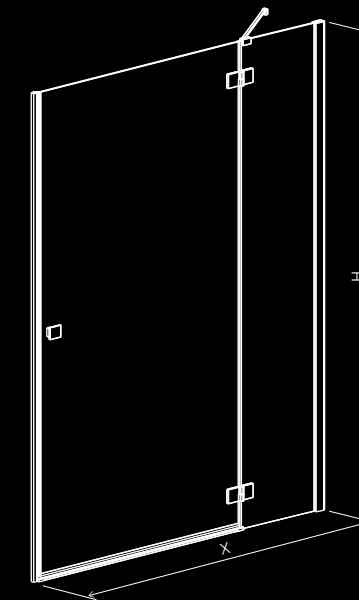

ADDITIONAL OPTIONS:

Essenza New Black PTJ

AVAILABLE SIZES:
A1: 80-100 cm | **A2:** 80-100 cm | **H:** 200 cm

STANDARD FEATURES:

ADDITIONAL OPTIONS:

Essenza New Black KDJ+S

AVAILABLE SIZES:
A1: 80-120 cm | **A2:** 70-100 cm | **H:** 200 cm

STANDARD FEATURES:

ADDITIONAL OPTIONS:

Essenza New Black DWJ

AVAILABLE SIZES:
X: 79-131,3 cm | **H:** 200 cm

STANDARD FEATURES:

ADDITIONAL OPTIONS:

Essenza New Black DWJS

AVAILABLE SIZES:
X: 108,5-141,5 cm | **H:** 200 cm

STANDARD FEATURES:

-
-
-

ADDITIONAL OPTIONS:

-
-
-
-
-
-
-
-

Nes Black KDJ I

AVAILABLE SIZES:
A1: 70-100 cm | **A2:** 80-100 cm | **H:** 200 cm

STANDARD FEATURES:

ADDITIONAL OPTIONS:

Available from 01.07.2019

Nes Black
KDD I

AVAILABLE SIZES:
A1: 80-100 cm | **A2:** 80-100 cm | **H:** 200 cm

STANDARD FEATURES:

GLASS 6 mm | Easy Clean | Shower Guard

ADDITIONAL OPTIONS:

Icons representing additional options: 6mm glass, Shower Guard, +2cm height, max 2.20m height, and other accessories.