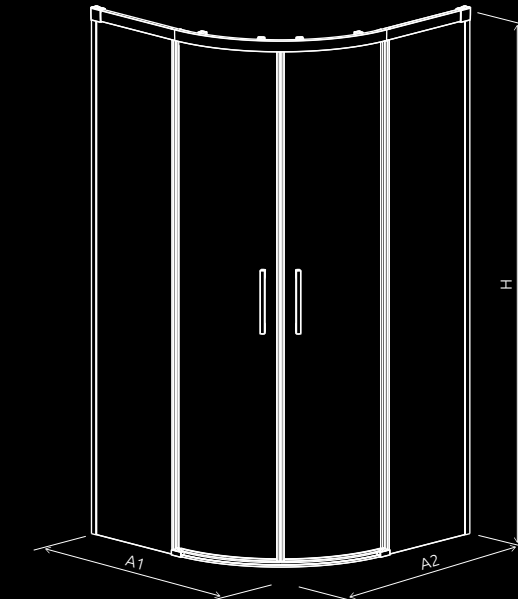

AVAILABLE SIZES:
A1: max. 200-280 cm | **E:** 48,5-129,5 cm | **A3:** 48,5-129,5 cm | **H:** 200 cm

STANDARD FEATURES:

ADDITIONAL OPTIONS:

Modo New Black III Factory

AVAILABLE SIZES:
A1: max. 200-280 cm | **E:** 48,5-129,5 cm | **A3:** 48,5-129,5 cm | **H:** 200 cm

STANDARD FEATURES:

ADDITIONAL OPTIONS:

Idea Black
PDD

AVAILABLE SIZES:
A1: 80-120 cm | A2: 80-120 cm | H: 200,5 cm

STANDARD FEATURES:

ADDITIONAL OPTIONS:

Available from 01.07.2019

Idea Black KDJ

AVAILABLE SIZES:
A1: 100-160 cm | **A2:** 70-120 cm | **H:** 200,5 cm

STANDARD FEATURES:

ADDITIONAL OPTIONS:

Idea Black
KDD

AVAILABLE SIZES:
A1: 80-120 cm | **A2:** 80-120 cm | **H:** 200,5 cm

STANDARD FEATURES:

ADDITIONAL OPTIONS:

Idea Black
DWJ

AVAILABLE SIZES:
X: 98,7-161,2 cm | H: 200,5 cm

STANDARD FEATURES:

ADDITIONAL OPTIONS:

Idea Black DWD

AVAILABLE SIZES:
X: 138,5-201,5 cm | **H:** 200,5 cm

STANDARD FEATURES: