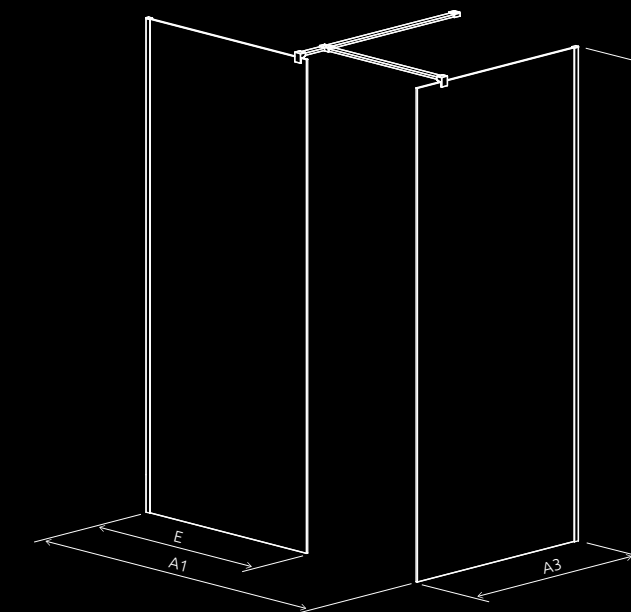

AVAILABLE SIZES:
A1: max. 200-280 cm | **E:** 48,5-129,5 cm | **A3:** 48,5-129,5 cm | **H:** 200 cm

STANDARD FEATURES:

ADDITIONAL OPTIONS:

Modo New Black III Factory

AVAILABLE SIZES:
A1: max. 200-280 cm | **E:** 48,5-129,5 cm | **A3:** 48,5-129,5 cm | **H:** 200 cm

STANDARD FEATURES:

ADDITIONAL OPTIONS:

Idea Black
PDD

AVAILABLE SIZES:
A1: 80-120 cm | A2: 80-120 cm | H: 200,5 cm

STANDARD FEATURES:

ADDITIONAL OPTIONS:

Available from 01.07.2019

Idea Black KDJ

AVAILABLE SIZES:
A1: 100-160 cm | **A2:** 70-120 cm | **H:** 200,5 cm

STANDARD FEATURES:

ADDITIONAL OPTIONS:

Idea Black
KDD

AVAILABLE SIZES:
A1: 80-120 cm | **A2:** 80-120 cm | **H:** 200,5 cm

STANDARD FEATURES:

ADDITIONAL OPTIONS:

Idea Black
DWJ

AVAILABLE SIZES:
X: 98,7-161,2 cm | H: 200,5 cm

STANDARD FEATURES:

ADDITIONAL OPTIONS:

Idea Black DWD

AVAILABLE SIZES:
X: 138,5-201,5 cm | **H:** 200,5 cm

STANDARD FEATURES: