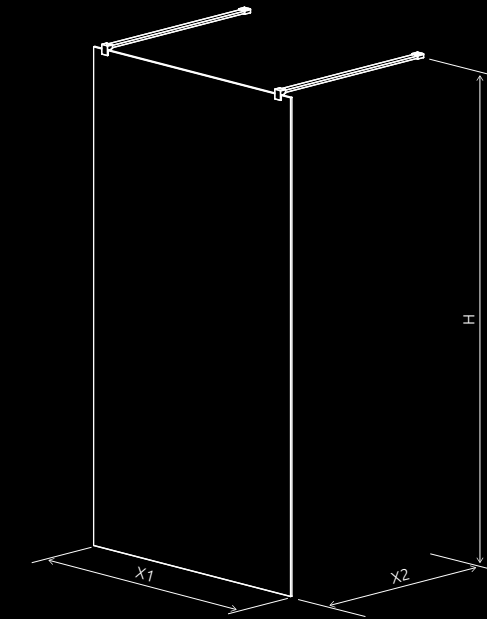

Modo New Black I

AVAILABLE SIZES:
X1: 118-180 cm | **X2:** max. 150 cm | **H:** 200 cm

STANDARD FEATURES:

ADDITIONAL OPTIONS:

Modo New Black I Frame

AVAILABLE SIZES:
X1: 118-128 cm | **X2:** max. 150 cm | **H:** 200 cm

STANDARD FEATURES:

ADDITIONAL OPTIONS:

Modo New Black I Factory

AVAILABLE SIZES:
X1: 118-128 cm | **X2:** max. 150 cm | **H:** 200 cm

STANDARD FEATURES:

ADDITIONAL OPTIONS:

Modo New Black II

AVAILABLE SIZES:
X1: 48,5-180 cm | **X2:** max. 150 cm | **H:** 200 cm

STANDARD FEATURES:

ADDITIONAL OPTIONS:

Modo New Black II Frame

AVAILABLE SIZES:
X1: 48,5-129,5 cm | **X2:** max. 150 cm | **H:** 200 cm

STANDARD FEATURES:

ADDITIONAL OPTIONS:

Modo New Black II Factory

AVAILABLE SIZES:
X1: 48,5-129,5 cm | **X2:** max. 150 cm | **H:** 200 cm

AVAILABLE SIZES:
A1: max. 200-280 cm | **E:** 48,5-129,5 cm | **A3:** 48,5-129,5 cm | **H:** 200 cm

STANDARD FEATURES:

ADDITIONAL OPTIONS:

Modo New Black III Factory

AVAILABLE SIZES:
A1: max. 200-280 cm | **E:** 48,5-129,5 cm | **A3:** 48,5-129,5 cm | **H:** 200 cm