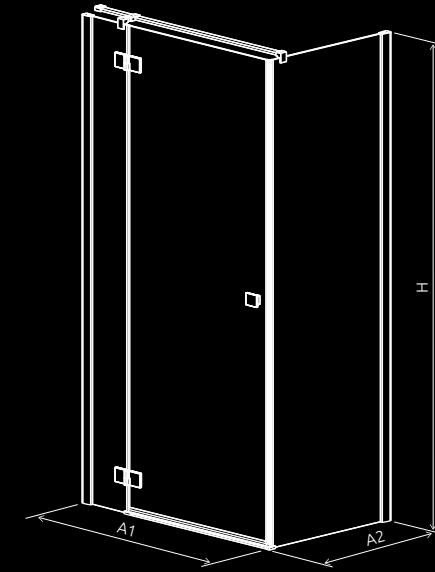

AVAILABLE SIZES:
A1: 100-160 cm | **A2:** 70-120 cm | **H:** 200,5 cm

STANDARD FEATURES:

ADDITIONAL OPTIONS:

Idea Black
KDD

AVAILABLE SIZES:
A1: 80-120 cm | **A2:** 80-120 cm | **H:** 200,5 cm

STANDARD FEATURES:

ADDITIONAL OPTIONS:

Idea Black
DWJ

AVAILABLE SIZES:
X: 98,7-161,2 cm | H: 200,5 cm

STANDARD FEATURES:

ADDITIONAL OPTIONS:

Idea Black DWD

AVAILABLE SIZES:
X: 138,5-201,5 cm | **H:** 200,5 cm

STANDARD FEATURES:

-
-
-
-

ADDITIONAL OPTIONS:

-
-
-
-
-
-

Essenza New Black PDD

AVAILABLE SIZES:
A1: 80-100 cm | **A2:** 80-100 cm | **H:** 200 cm

STANDARD FEATURES:

ADDITIONAL OPTIONS:

Essenza New Black KDJ

AVAILABLE SIZES:
A1: 80-120 cm | **A2:** 70-120 cm | **H:** 200 cm

STANDARD FEATURES:

ADDITIONAL OPTIONS:

Essenza New Black KDD

AVAILABLE SIZES:
A1: 80-100 cm | **A2:** 80-100 cm | **H:** 200 cm

STANDARD FEATURES: