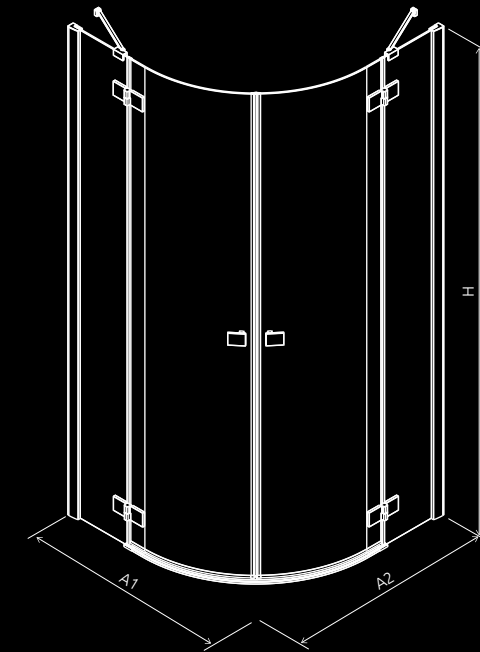

Essenza New Black PDD

AVAILABLE SIZES:
A1: 80-100 cm | **A2:** 80-100 cm | **H:** 200 cm

STANDARD FEATURES:

ADDITIONAL OPTIONS: