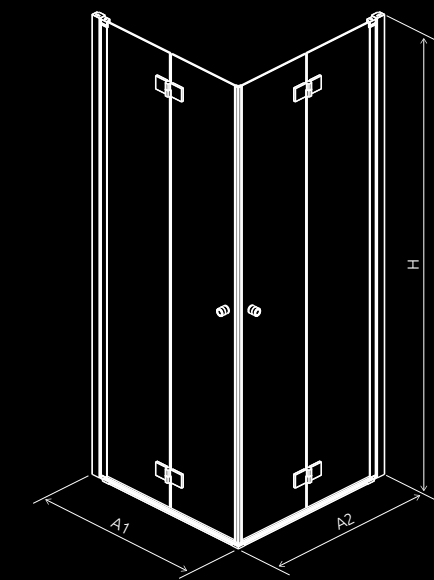

Nes Black KDD B

AVAILABLE SIZES:
A1: 80-100 cm | **A2:** 80-100 cm | **H:** 200 cm