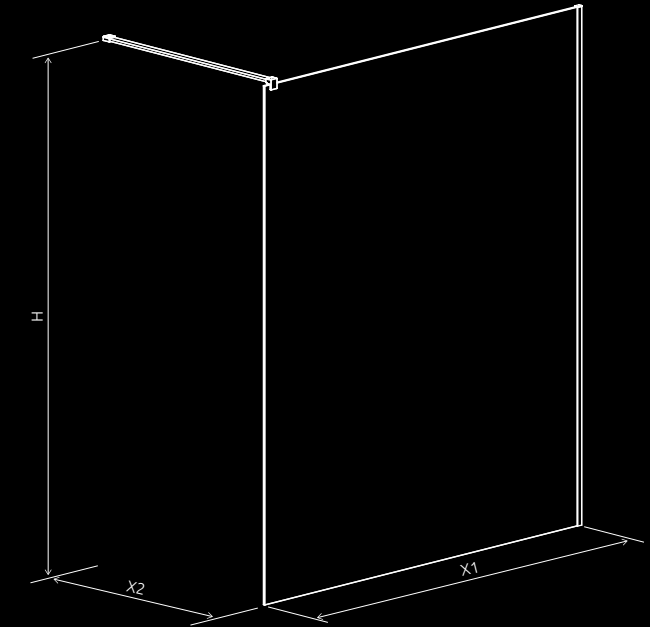

STANDARD FEATURES:

ADDITIONAL OPTIONS:

Modo New Black I Factory

AVAILABLE SIZES:
X1: 118-128 cm | **X2:** max. 150 cm | **H:** 200 cm

STANDARD FEATURES:

ADDITIONAL OPTIONS:

Modo New Black II

AVAILABLE SIZES:
X1: 48,5-180 cm | **X2:** max. 150 cm | **H:** 200 cm

STANDARD FEATURES:

ADDITIONAL OPTIONS:

Modo New Black II Frame

AVAILABLE SIZES:
X1: 48,5-129,5 cm | **X2:** max. 150 cm | **H:** 200 cm

STANDARD FEATURES:

ADDITIONAL OPTIONS:

Modo New Black II Factory

AVAILABLE SIZES:
X1: 48,5-129,5 cm | **X2:** max. 150 cm | **H:** 200 cm

STANDARD FEATURES:

ADDITIONAL OPTIONS:

Modo New Black III

AVAILABLE SIZES:
A1: max. 200-310 cm | **E:** 48,5-180 cm | **A3:** 48,5-180 cm | **H:** 200 cm

STANDARD FEATURES:

ADDITIONAL OPTIONS:

Modo New Black III Frame

AVAILABLE SIZES:
A1: max. 200-280 cm | **E:** 48,5-129,5 cm | **A3:** 48,5-129,5 cm | **H:** 200 cm

STANDARD FEATURES:

ADDITIONAL OPTIONS:

Modo New Black III Factory

AVAILABLE SIZES:
A1: max. 200-280 cm | **E:** 48,5-129,5 cm | **A3:** 48,5-129,5 cm | **H:** 200 cm