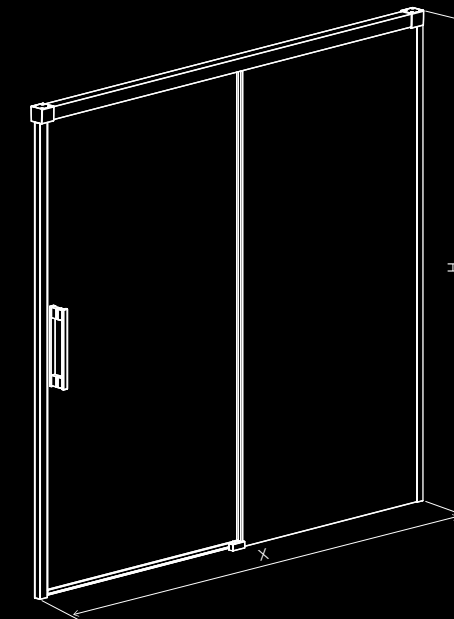

STANDARD FEATURES:

ADDITIONAL OPTIONS:

Idea Black PNJ Frame

AVAILABLE SIZES:
X: 50-101 cm | H: 150 cm

STANDARD FEATURES:

ADDITIONAL OPTIONS:

Idea Black
PNJ Factory

AVAILABLE SIZES:
X: 50-101 cm | H: 150 cm

STANDARD FEATURES:

ADDITIONAL OPTIONS:

Idea Black
PN DWJ

AVAILABLE SIZES:
X: 138,7-181,2 cm | H: 150,5 cm

STANDARD FEATURES:

ADDITIONAL OPTIONS:

Idea Black PN DWD

AVAILABLE SIZES:
X: 138,5-181,5 cm | **H:** 150,5 cm

STANDARD FEATURES:

ADDITIONAL OPTIONS:

Idea Black
PN DWJ + S

AVAILABLE SIZES:
A1: 68,5-80 cm | **A2:** 138,5-180 cm | **H:** 150,5 cm

STANDARD FEATURES:

ADDITIONAL OPTIONS:

Essenza New Black PND II

AVAILABLE SIZES:
X: 100-141,5 cm | H: 150 cm