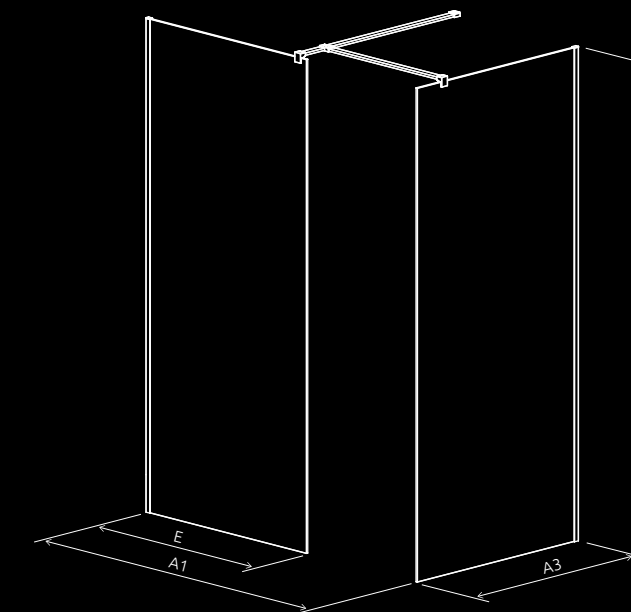

STANDARD FEATURES:

ADDITIONAL OPTIONS:

Modo New Black II Frame

AVAILABLE SIZES:
X1: 48,5-129,5 cm | **X2:** max. 150 cm | **H:** 200 cm

STANDARD FEATURES:

ADDITIONAL OPTIONS:

Modo New Black II Factory

AVAILABLE SIZES:
X1: 48,5-129,5 cm | **X2:** max. 150 cm | **H:** 200 cm

STANDARD FEATURES:

ADDITIONAL OPTIONS:

Modo New Black III

AVAILABLE SIZES:
A1: max. 200-310 cm | **E:** 48,5-180 cm | **A3:** 48,5-180 cm | **H:** 200 cm

STANDARD FEATURES:

ADDITIONAL OPTIONS:

Modo New Black III Frame

AVAILABLE SIZES:
A1: max. 200-280 cm | **E:** 48,5-129,5 cm | **A3:** 48,5-129,5 cm | **H:** 200 cm

STANDARD FEATURES:

ADDITIONAL OPTIONS:

Modo New Black III Factory

AVAILABLE SIZES:
A1: max. 200-280 cm | **E:** 48,5-129,5 cm | **A3:** 48,5-129,5 cm | **H:** 200 cm

AVAILABLE SIZES:
A1: 100-160 cm | **A2:** 70-120 cm | **H:** 200,5 cm

STANDARD FEATURES:

ADDITIONAL OPTIONS:

Idea Black
KDD

AVAILABLE SIZES:
A1: 80-120 cm | **A2:** 80-120 cm | **H:** 200,5 cm

STANDARD FEATURES: