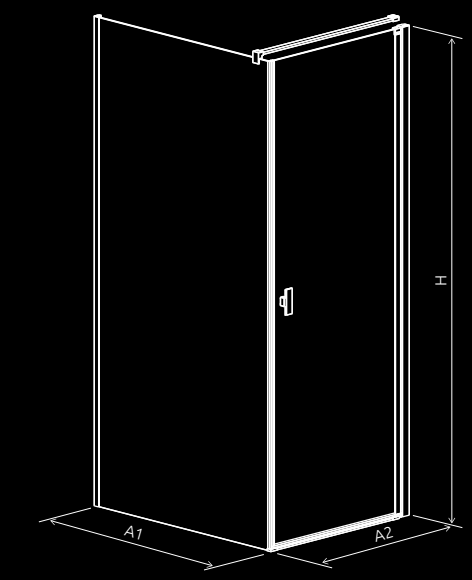

STANDARD FEATURES:

-
-
-

ADDITIONAL OPTIONS:

-
-
-
-
-
-
-
-

Nes Black KDJ I

AVAILABLE SIZES:
A1: 70-100 cm | **A2:** 80-100 cm | **H:** 200 cm

STANDARD FEATURES:

ADDITIONAL OPTIONS:

Available from 01.07.2019

Nes Black
KDD I

AVAILABLE SIZES:
A1: 80-100 cm | **A2:** 80-100 cm | **H:** 200 cm

STANDARD FEATURES:

GLASS 6 mm | Easy Clean | Shower Guard

ADDITIONAL OPTIONS:

Icons representing additional options: 6mm glass, Shower Guard, +2cm height, max 2.20m height, and other accessories.