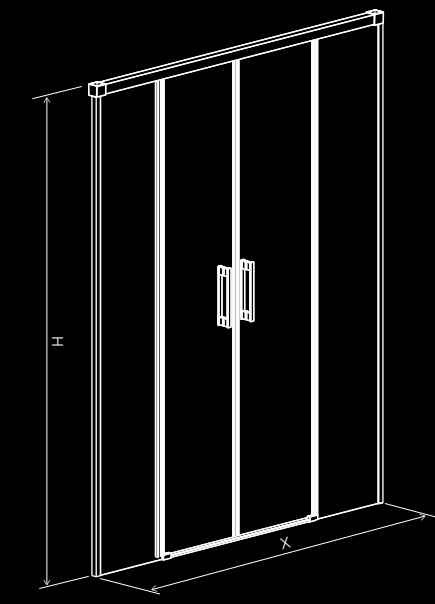

AVAILABLE SIZES:
A1: 100-160 cm | **A2:** 70-120 cm | **H:** 200,5 cm

STANDARD FEATURES:

ADDITIONAL OPTIONS:

Idea Black
KDD

AVAILABLE SIZES:
A1: 80-120 cm | **A2:** 80-120 cm | **H:** 200,5 cm

STANDARD FEATURES:

ADDITIONAL OPTIONS:

Idea Black
DWJ

AVAILABLE SIZES:
X: 98,7-161,2 cm | H: 200,5 cm

STANDARD FEATURES:

ADDITIONAL OPTIONS:

Idea Black DWD

AVAILABLE SIZES:
X: 138,5-201,5 cm | **H:** 200,5 cm

STANDARD FEATURES:

-
-
-
-

ADDITIONAL OPTIONS:

-
-
-
-
-
-

Essenza New Black PDD

AVAILABLE SIZES:
A1: 80-100 cm | **A2:** 80-100 cm | **H:** 200 cm

STANDARD FEATURES:

ADDITIONAL OPTIONS:

Essenza New Black KDJ