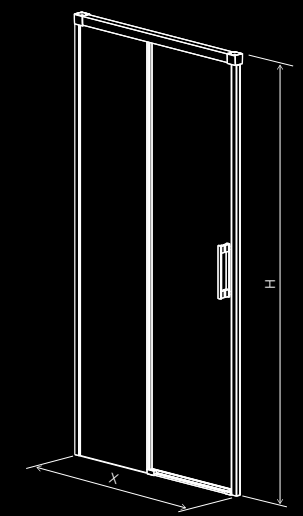

AVAILABLE SIZES:
A1: max. 200-280 cm | **E:** 48,5-129,5 cm | **A3:** 48,5-129,5 cm | **H:** 200 cm

STANDARD FEATURES:

ADDITIONAL OPTIONS:

Modo New Black III Factory

AVAILABLE SIZES:
A1: max. 200-280 cm | **E:** 48,5-129,5 cm | **A3:** 48,5-129,5 cm | **H:** 200 cm

STANDARD FEATURES:

ADDITIONAL OPTIONS:

Idea Black
PDD

AVAILABLE SIZES:
A1: 80-120 cm | A2: 80-120 cm | H: 200,5 cm

STANDARD FEATURES:

ADDITIONAL OPTIONS:

Available from 01.07.2019

Idea Black KDJ

AVAILABLE SIZES:
A1: 100-160 cm | **A2:** 70-120 cm | **H:** 200,5 cm

STANDARD FEATURES:

ADDITIONAL OPTIONS:

Idea Black
KDD

AVAILABLE SIZES:
A1: 80-120 cm | **A2:** 80-120 cm | **H:** 200,5 cm

STANDARD FEATURES:

ADDITIONAL OPTIONS:

Idea Black
DWJ

AVAILABLE SIZES:
X: 98,7-161,2 cm | H: 200,5 cm

STANDARD FEATURES:

ADDITIONAL OPTIONS:

Idea Black DWD

AVAILABLE SIZES:
X: 138,5-201,5 cm | **H:** 200,5 cm

STANDARD FEATURES: