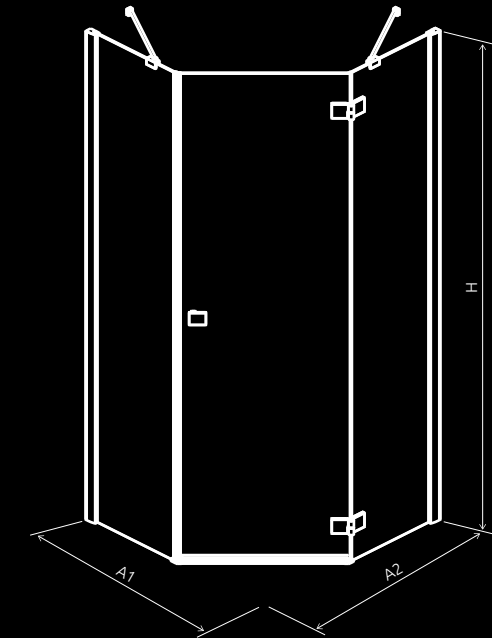

Essenza New Black PTJ

AVAILABLE SIZES:
A1: 80-100 cm | **A2:** 80-100 cm | **H:** 200 cm

STANDARD FEATURES:

ADDITIONAL OPTIONS: