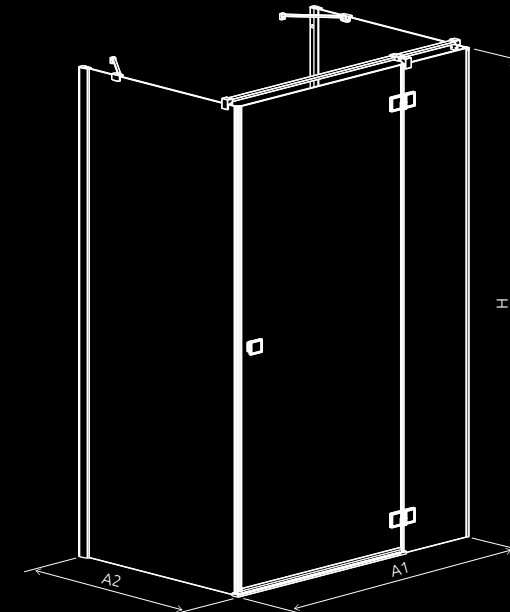

ADDITIONAL OPTIONS:

Idea Black
DWJ

AVAILABLE SIZES:
X: 98,7-161,2 cm | H: 200,5 cm

STANDARD FEATURES:

ADDITIONAL OPTIONS:

Idea Black DWD

AVAILABLE SIZES:
X: 138,5-201,5 cm | **H:** 200,5 cm

STANDARD FEATURES:

ADDITIONAL OPTIONS:

Essenza New Black PTJ

AVAILABLE SIZES:
A1: 80-100 cm | **A2:** 80-100 cm | **H:** 200 cm

STANDARD FEATURES:

ADDITIONAL OPTIONS:

Essenza New Black KDJ+S

AVAILABLE SIZES:
A1: 80-120 cm | **A2:** 70-100 cm | **H:** 200 cm

STANDARD FEATURES:

ADDITIONAL OPTIONS:

Essenza New Black DWJ

AVAILABLE SIZES:
X: 79-131,3 cm | **H:** 200 cm

STANDARD FEATURES:

ADDITIONAL OPTIONS:

Essenza New Black DWJS

AVAILABLE SIZES:
X: 108,5-141,5 cm | **H:** 200 cm