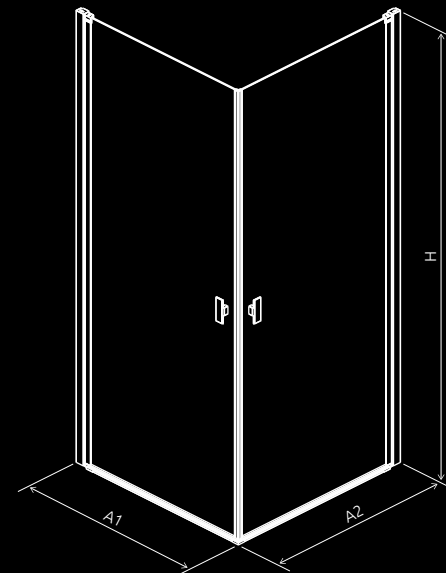

STANDARD FEATURES:

-
-
-

ADDITIONAL OPTIONS:

-
-
-
-
-
-
-
-

Nes Black KDJ I

AVAILABLE SIZES:
A1: 70-100 cm | **A2:** 80-100 cm | **H:** 200 cm

STANDARD FEATURES:

ADDITIONAL OPTIONS:

Available from 01.07.2019

Nes Black
KDD I

AVAILABLE SIZES:
A1: 80-100 cm | **A2:** 80-100 cm | **H:** 200 cm

STANDARD FEATURES:

GLASS 6 mm | Easy Clean | Shower Guard

ADDITIONAL OPTIONS:

Icons representing additional options: 6mm glass, Shower Guard, +2cm height, max 2.20m height, and other accessories.