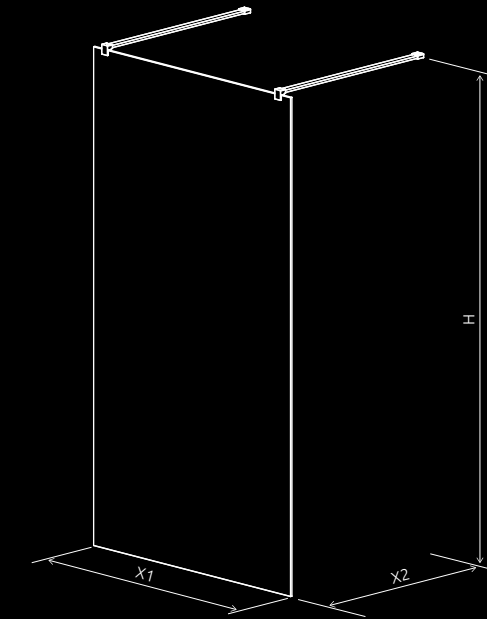

Modo New Black I

AVAILABLE SIZES:
X1: 118-180 cm | **X2:** max. 150 cm | **H:** 200 cm

STANDARD FEATURES:

ADDITIONAL OPTIONS:

Modo New Black I Frame

AVAILABLE SIZES:
X1: 118-128 cm | **X2:** max. 150 cm | **H:** 200 cm

STANDARD FEATURES:

ADDITIONAL OPTIONS:

Modo New Black I Factory

AVAILABLE SIZES:
X1: 118-128 cm | **X2:** max. 150 cm | **H:** 200 cm

STANDARD FEATURES:

ADDITIONAL OPTIONS:

Modo New Black II

AVAILABLE SIZES:
X1: 48,5-180 cm | **X2:** max. 150 cm | **H:** 200 cm

AVAILABLE SIZES:
A1: max. 200-280 cm | **E:** 48,5-129,5 cm | **A3:** 48,5-129,5 cm | **H:** 200 cm

STANDARD FEATURES:

ADDITIONAL OPTIONS:

Modo New Black III Factory

AVAILABLE SIZES:
A1: max. 200-280 cm | **E:** 48,5-129,5 cm | **A3:** 48,5-129,5 cm | **H:** 200 cm

ADDITIONAL OPTIONS:

Idea Black
DWJ

AVAILABLE SIZES:
X: 98,7-161,2 cm | H: 200,5 cm

STANDARD FEATURES:

ADDITIONAL OPTIONS:

Idea Black DWD

AVAILABLE SIZES:
X: 138,5-201,5 cm | **H:** 200,5 cm

STANDARD FEATURES: