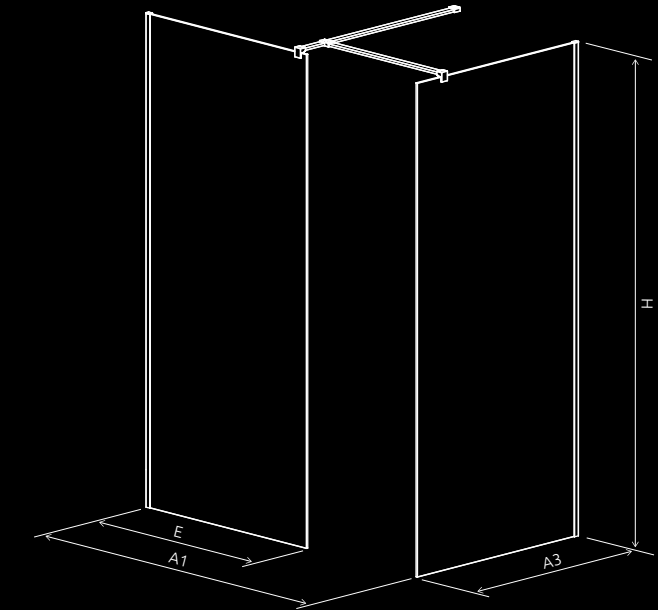

STANDARD FEATURES:

ADDITIONAL OPTIONS:

Modo New Black II Frame

AVAILABLE SIZES:
X1: 48,5-129,5 cm | **X2:** max. 150 cm | **H:** 200 cm

STANDARD FEATURES:

ADDITIONAL OPTIONS:

Modo New Black II Factory

AVAILABLE SIZES:
X1: 48,5-129,5 cm | **X2:** max. 150 cm | **H:** 200 cm

STANDARD FEATURES:

ADDITIONAL OPTIONS:

Modo New Black III

AVAILABLE SIZES:
A1: max. 200-310 cm | **E:** 48,5-180 cm | **A3:** 48,5-180 cm | **H:** 200 cm

STANDARD FEATURES:

ADDITIONAL OPTIONS:

Modo New Black III Frame

AVAILABLE SIZES:
A1: max. 200-280 cm | **E:** 48,5-129,5 cm | **A3:** 48,5-129,5 cm | **H:** 200 cm

STANDARD FEATURES:

ADDITIONAL OPTIONS:

Modo New Black III Factory

AVAILABLE SIZES:
A1: max. 200-280 cm | **E:** 48,5-129,5 cm | **A3:** 48,5-129,5 cm | **H:** 200 cm

AVAILABLE SIZES:
A1: 100-160 cm | **A2:** 70-120 cm | **H:** 200,5 cm

STANDARD FEATURES:

ADDITIONAL OPTIONS:

Idea Black
KDD

AVAILABLE SIZES:
A1: 80-120 cm | **A2:** 80-120 cm | **H:** 200,5 cm

STANDARD FEATURES: