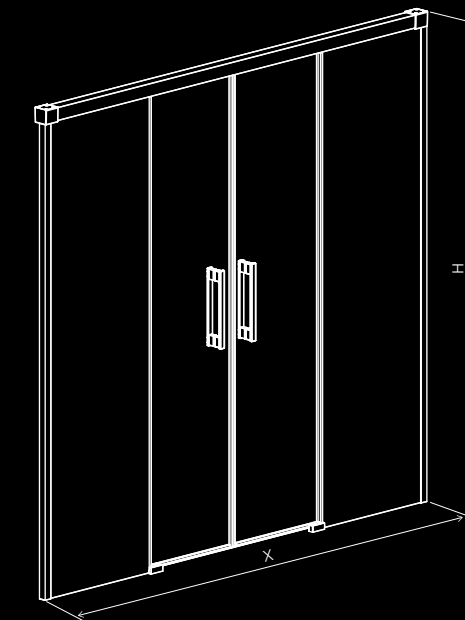

STANDARD FEATURES:

ADDITIONAL OPTIONS:

Idea Black PNJ Frame

AVAILABLE SIZES:
X: 50-101 cm | H: 150 cm

STANDARD FEATURES:

ADDITIONAL OPTIONS:

Idea Black
PNJ Factory

AVAILABLE SIZES:
X: 50-101 cm | H: 150 cm

STANDARD FEATURES:

ADDITIONAL OPTIONS:

Idea Black
PN DWJ

AVAILABLE SIZES:
X: 138,7-181,2 cm | H: 150,5 cm

STANDARD FEATURES:

ADDITIONAL OPTIONS:

Idea Black PN DWD

AVAILABLE SIZES:
X: 138,5-181,5 cm | **H:** 150,5 cm

STANDARD FEATURES:

ADDITIONAL OPTIONS:

Idea Black
PN DWJ + S

AVAILABLE SIZES:
A1: 68,5-80 cm | **A2:** 138,5-180 cm | **H:** 150,5 cm

STANDARD FEATURES:

ADDITIONAL OPTIONS:

Essenza New Black PND II

AVAILABLE SIZES:
X: 100-141,5 cm | H: 150 cm