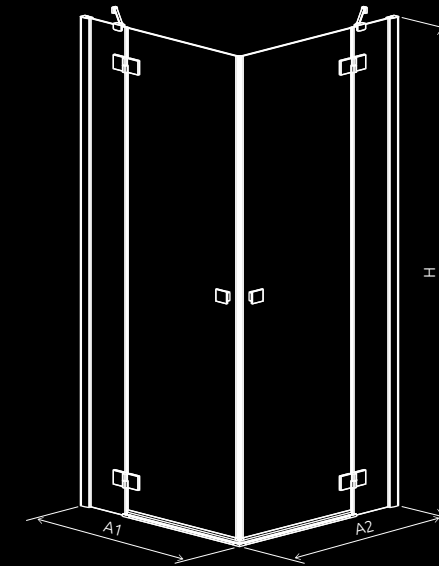

ADDITIONAL OPTIONS:

Idea Black
DWJ

AVAILABLE SIZES:
X: 98,7-161,2 cm | H: 200,5 cm

STANDARD FEATURES:

ADDITIONAL OPTIONS:

Idea Black DWD

AVAILABLE SIZES:
X: 138,5-201,5 cm | **H:** 200,5 cm

STANDARD FEATURES:

AVAILABLE SIZES:
A1: 80-120 cm | **A2:** 70-120 cm | **H:** 200 cm

STANDARD FEATURES:

ADDITIONAL OPTIONS:

Essenza New Black KDD

AVAILABLE SIZES:
A1: 80-100 cm | **A2:** 80-100 cm | **H:** 200 cm

STANDARD FEATURES: