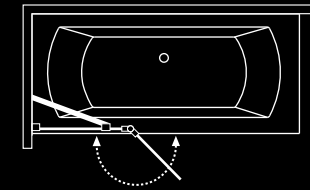

STANDARD FEATURES:

ADDITIONAL OPTIONS:

Idea Black PNJ Frame

AVAILABLE SIZES:
X: 50-101 cm | H: 150 cm

STANDARD FEATURES:

ADDITIONAL OPTIONS:

Idea Black
PNJ Factory

AVAILABLE SIZES:
X: 50-101 cm | H: 150 cm

STANDARD FEATURES:

ADDITIONAL OPTIONS:

Idea Black
PN DWJ

AVAILABLE SIZES:
X: 138,7-181,2 cm | H: 150,5 cm

STANDARD FEATURES:

ADDITIONAL OPTIONS:

Idea Black PN DWD

AVAILABLE SIZES:
X: 138,5-181,5 cm | **H:** 150,5 cm

STANDARD FEATURES:

ADDITIONAL OPTIONS:

Idea Black
PN DWJ + S

AVAILABLE SIZES:
A1: 68,5-80 cm | **A2:** 138,5-180 cm | **H:** 150,5 cm

STANDARD FEATURES:

ADDITIONAL OPTIONS:

Essenza New Black PND II

AVAILABLE SIZES:
X: 100-141,5 cm | H: 150 cm