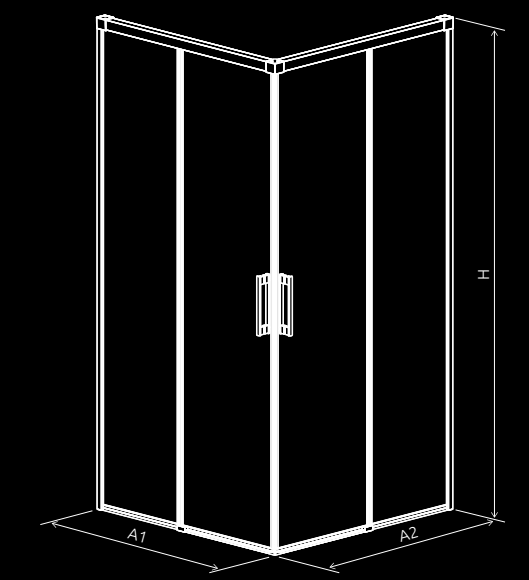

STANDARD FEATURES:

ADDITIONAL OPTIONS:

Idea Black
PDD

AVAILABLE SIZES:
A1: 80-120 cm | A2: 80-120 cm | H: 200,5 cm

STANDARD FEATURES:

ADDITIONAL OPTIONS:

Available from 01.07.2019

Idea Black KDJ

AVAILABLE SIZES:
A1: 100-160 cm | **A2:** 70-120 cm | **H:** 200,5 cm

STANDARD FEATURES:

ADDITIONAL OPTIONS:

Idea Black
KDD

AVAILABLE SIZES:
A1: 80-120 cm | **A2:** 80-120 cm | **H:** 200,5 cm

STANDARD FEATURES:

ADDITIONAL OPTIONS:

Idea Black
DWJ

AVAILABLE SIZES:
X: 98,7-161,2 cm | H: 200,5 cm

STANDARD FEATURES:

ADDITIONAL OPTIONS:

Idea Black DWD

AVAILABLE SIZES:
X: 138,5-201,5 cm | **H:** 200,5 cm

STANDARD FEATURES: