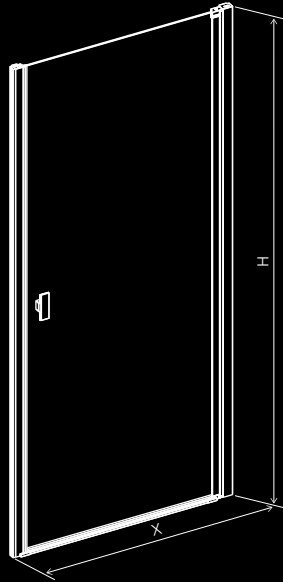

Available from 01.07.2019

Nes Black
KDD I

AVAILABLE SIZES:
A1: 80-100 cm | **A2:** 80-100 cm | **H:** 200 cm

STANDARD FEATURES:

GLASS 6 mm | Easy Clean | Shower Guard

ADDITIONAL OPTIONS:

Icons representing additional options: 6mm glass, Shower Guard, +2cm height, max 2.20m height, and other accessories.

Available from 01.07.2019

Nes Black KDD B

AVAILABLE SIZES:
A1: 80-100 cm | **A2:** 80-100 cm | **H:** 200 cm

STANDARD FEATURES:

ADDITIONAL OPTIONS:

Available from 01.07.2019

Nes Black
DWJ I

AVAILABLE SIZES:
X: 68-101 cm | H: 200 cm

STANDARD FEATURES:

ADDITIONAL OPTIONS:

Available from 01.07.2019

Nes Black
DWS

AVAILABLE SIZES:
X: 98-141 cm | H: 200 cm

STANDARD FEATURES:

GLASS 6 mm Easy Clean[®]

ADDITIONAL OPTIONS:

 Shower Guard[®] +2 cm

Available from 01.07.2019

Modo New Black PNJ

AVAILABLE SIZES:
X: 50-101 cm | H: 150 cm

STANDARD FEATURES:

ADDITIONAL OPTIONS:

Modo New Black PNJ Frame

AVAILABLE SIZES:
X: 50-101 cm | H: 150 cm