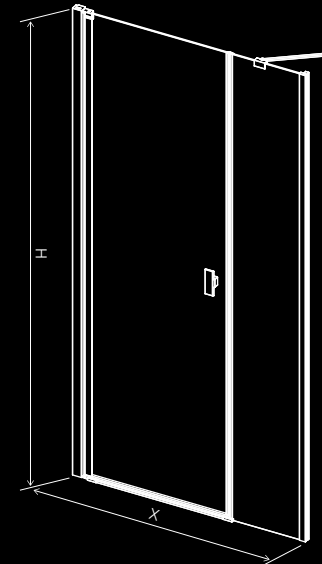

Available from 01.07.2019

Nes Black
KDD I

AVAILABLE SIZES:
A1: 80-100 cm | **A2:** 80-100 cm | **H:** 200 cm

STANDARD FEATURES:

GLASS 6 mm | Easy Clean | Shower Guard

ADDITIONAL OPTIONS:

Icons representing additional options: 6mm glass, Shower Guard, +2cm height, max 2.20m height, and other accessories.

STANDARD FEATURES:

ADDITIONAL OPTIONS:

Available from 01.07.2019

Nes Black
DWS

AVAILABLE SIZES:
X: 98-141 cm | H: 200 cm

STANDARD FEATURES:

GLASS 6 mm Easy Clean[®]

ADDITIONAL OPTIONS:

 Shower Guard[®] +2 cm

Available from 01.07.2019

Modo New Black PNJ

AVAILABLE SIZES:
X: 50-101 cm | H: 150 cm

STANDARD FEATURES:

ADDITIONAL OPTIONS:

Modo New Black PNJ Frame

AVAILABLE SIZES:
X: 50-101 cm | H: 150 cm