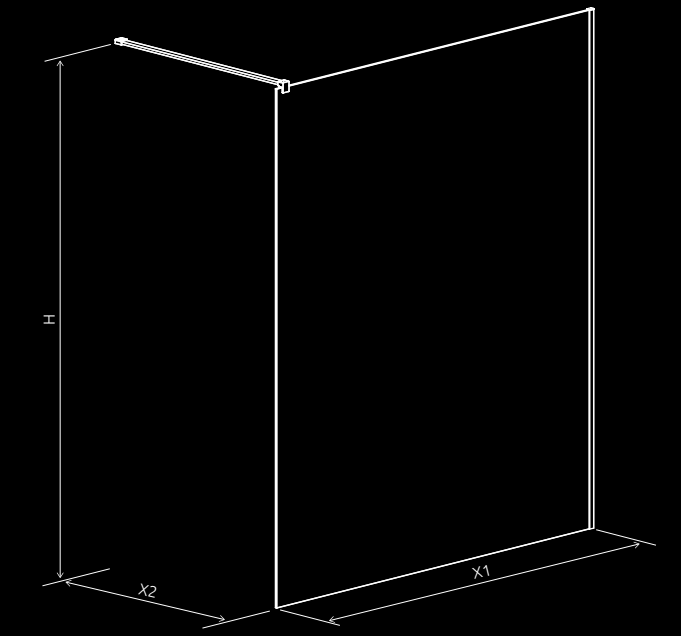

Modo New Black I

AVAILABLE SIZES:
X1: 118-180 cm | **X2:** max. 150 cm | **H:** 200 cm

STANDARD FEATURES:

ADDITIONAL OPTIONS:

Modo New Black I Frame

AVAILABLE SIZES:
X1: 118-128 cm | **X2:** max. 150 cm | **H:** 200 cm

STANDARD FEATURES:

ADDITIONAL OPTIONS:

Modo New Black I Factory

AVAILABLE SIZES:
X1: 118-128 cm | **X2:** max. 150 cm | **H:** 200 cm

STANDARD FEATURES:

ADDITIONAL OPTIONS:

Modo New Black II

AVAILABLE SIZES:
X1: 48,5-180 cm | **X2:** max. 150 cm | **H:** 200 cm

STANDARD FEATURES:

ADDITIONAL OPTIONS:

Modo New Black II Frame

AVAILABLE SIZES:
X1: 48,5-129,5 cm | **X2:** max. 150 cm | **H:** 200 cm

STANDARD FEATURES:

ADDITIONAL OPTIONS:

Modo New Black II Factory

AVAILABLE SIZES:
X1: 48,5-129,5 cm | **X2:** max. 150 cm | **H:** 200 cm

AVAILABLE SIZES:
A1: max. 200-280 cm | **E:** 48,5-129,5 cm | **A3:** 48,5-129,5 cm | **H:** 200 cm

STANDARD FEATURES:

ADDITIONAL OPTIONS:

Modo New Black III Factory

AVAILABLE SIZES:
A1: max. 200-280 cm | **E:** 48,5-129,5 cm | **A3:** 48,5-129,5 cm | **H:** 200 cm