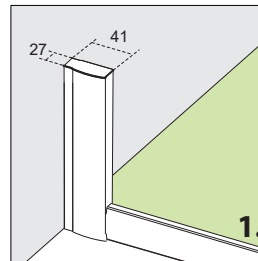

VESTA DWJ+S

SHOP.....
 ADDRESS.....
 PN.
 CUSTOMER PN.

ORDER

INQUIRY

DIMENSION X
(from 1000 to 1800mm)

DIMENSION Y
(from 300 to 800mm)

HEIGHT 1500mm (standard)
 (other - from 1300 to 1500mm)

DEMONSTRATIVE DRAWINGS

WALL PROFILE

WALL PROFILE