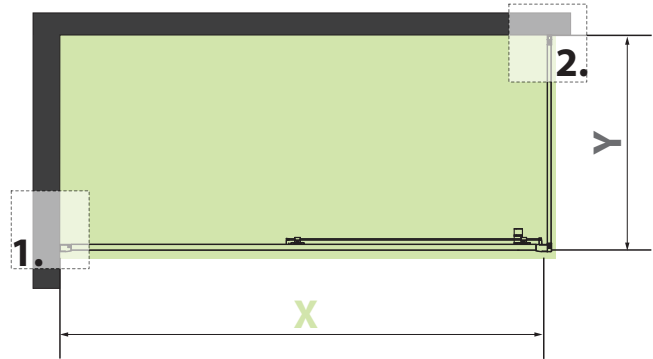

VESTA DWJ+S

SHOP.....
 ADDRESS.....
 PN.
 CUSTOMER PN.

ORDER

INQUIRY

DIMENSION X
(from 1000 to 1800mm)

DIMENSION Y
(from 300 to 800mm)

HEIGHT 1500mm (standard)
 (other - from 1300 to 1500mm)

DEMONSTRATIVE DRAWINGS

WALL PROFILE

WALL PROFILE