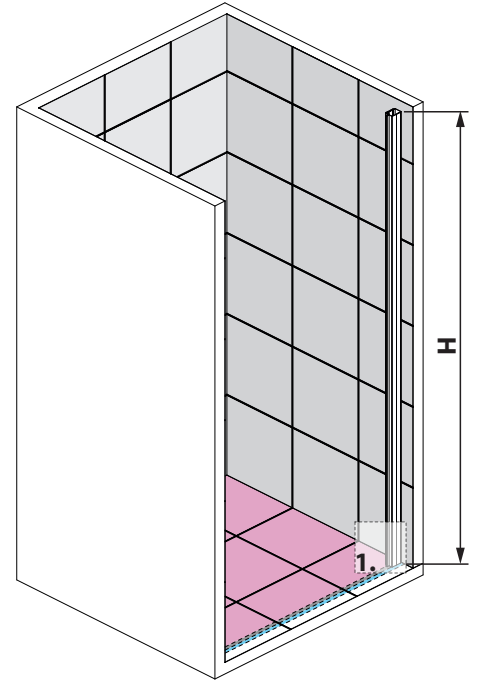

FUENTA NEW DWJ

ORDER INQUIRY

VARIANT:

LEFT RIGHT

DIMENSION X
(from 700 to 1400mm)

HEIGHT 2000mm (standard)
 (other - from 1700 to 2000mm)

DIMENSION „B” or „C” (choose the right one):

- | | |
|----------|--|
| B | <input type="checkbox"/> 520mm (for X from 760 to 860mm) |
| | <input type="checkbox"/> 620mm (for X from 860 to 1080mm) |
| | <input type="checkbox"/> 820mm (for X from 1080 to 1400mm) |
| | <input type="checkbox"/> (other - max. 820mm) |
| C | <input type="checkbox"/> (min. 155mm) |

Dimension „B” - door size
Dimension „C” - fix wall dimension (with profile)

PRODUCT:

- WITH THRESHOLD STRIP
 WITHOUT THRESHOLD STRIP

- GLASS FINISH:** TRANSPARENT
 BROWN
 GRAPHITE
 SATEEN
 ULTRACLEAR

SHOP
ADDRESS.....
PN.
CUSTOMER PN.

DEMONSTRATIVE DRAWINGS

MAGNET PROFILE

WALL PROFILE

LEFT VARIANT

RIGHT VARIANT