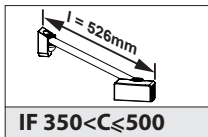

FUENTA NEW DWJ

ORDER INQUIRY

VARIANT:

LEFT RIGHT

DIMENSION X
(from 700 to 1400mm)

HEIGHT 2000mm (standard)
 (other - from 1700 to 2000mm)

DIMENSION „B” or „C” (choose the right one):

- | | |
|----------|--|
| B | <input type="checkbox"/> 520mm (for X from 760 to 860mm) |
| | <input type="checkbox"/> 620mm (for X from 860 to 1080mm) |
| | <input type="checkbox"/> 820mm (for X from 1080 to 1400mm) |
| | <input type="checkbox"/> (other - max. 820mm) |
| C | <input type="checkbox"/> (min. 155mm) |

Dimension „B” - door size
Dimension „C” - fix wall dimension (with profile)

PRODUCT:

- WITH THRESHOLD STRIP
 WITHOUT THRESHOLD STRIP

- GLASS FINISH:** TRANSPARENT
 BROWN
 GRAPHITE
 SATEEN
 ULTRACLEAR

SHOP
ADDRESS.....
PN.
CUSTOMER PN.

DEMONSTRATIVE DRAWINGS

MAGNET PROFILE

WALL PROFILE

LEFT VARIANT

RIGHT VARIANT