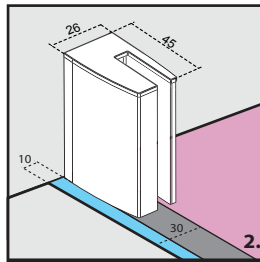

FUENTA NEW DWJ

ORDER INQUIRY

VARIANT:

LEFT RIGHT

DIMENSION X
(from 700 to 1400mm)

HEIGHT 2000mm (standard)
 (other - from 1700 to 2000mm)

DIMENSION „B” or „C” (choose the right one):

- | | |
|----------|--|
| B | <input type="checkbox"/> 520mm (for X from 760 to 860mm) |
| | <input type="checkbox"/> 620mm (for X from 860 to 1080mm) |
| | <input type="checkbox"/> 820mm (for X from 1080 to 1400mm) |
| | <input type="checkbox"/> (other - max. 820mm) |
| C | <input type="checkbox"/> (min. 155mm) |

Dimension „B” - door size
Dimension „C” - fix wall dimension (with profile)

PRODUCT:

- WITH THRESHOLD STRIP
 WITHOUT THRESHOLD STRIP

- GLASS FINISH:** TRANSPARENT
 BROWN
 GRAPHITE
 SATEEN
 ULTRACLEAR

SHOP
ADDRESS.....
PN.
CUSTOMER PN.

DEMONSTRATIVE DRAWINGS

MAGNET PROFILE

WALL PROFILE

LEFT VARIANT

RIGHT VARIANT