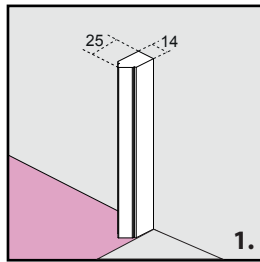

FUENTA NEW DWJ

ORDER INQUIRY

VARIANT:

LEFT RIGHT

DIMENSION X
(from 700 to 1400mm)

HEIGHT 2000mm (standard)
 (other - from 1700 to 2000mm)

DIMENSION „B” or „C” (choose the right one):

- | | |
|----------|--|
| B | <input type="checkbox"/> 520mm (for X from 760 to 860mm) |
| | <input type="checkbox"/> 620mm (for X from 860 to 1080mm) |
| | <input type="checkbox"/> 820mm (for X from 1080 to 1400mm) |
| | <input type="checkbox"/> (other - max. 820mm) |
| C | <input type="checkbox"/> (min. 155mm) |

Dimension „B” - door size
Dimension „C” - fix wall dimension (with profile)

PRODUCT:

- WITH THRESHOLD STRIP
 WITHOUT THRESHOLD STRIP

- GLASS FINISH:** TRANSPARENT
 BROWN
 GRAPHITE
 SATEEN
 ULTRACLEAR

SHOP
ADDRESS.....
PN.
CUSTOMER PN.

DEMONSTRATIVE DRAWINGS

MAGNET PROFILE

WALL PROFILE

LEFT VARIANT

RIGHT VARIANT