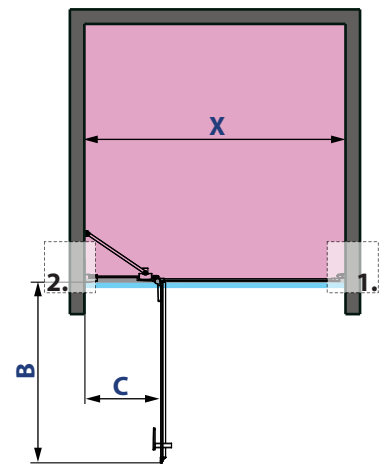

FUENTA NEW DWJ

ORDER INQUIRY

VARIANT:

LEFT RIGHT

DIMENSION X
(from 700 to 1400mm)

HEIGHT 2000mm (standard)
 (other - from 1700 to 2000mm)

DIMENSION „B” or „C” (choose the right one):

- | | |
|----------|--|
| B | <input type="checkbox"/> 520mm (for X from 760 to 860mm) |
| | <input type="checkbox"/> 620mm (for X from 860 to 1080mm) |
| | <input type="checkbox"/> 820mm (for X from 1080 to 1400mm) |
| | <input type="checkbox"/> (other - max. 820mm) |
| C | <input type="checkbox"/> (min. 155mm) |

Dimension „B” - door size
Dimension „C” - fix wall dimension (with profile)

PRODUCT:

- WITH THRESHOLD STRIP
 WITHOUT THRESHOLD STRIP

- GLASS FINISH:** TRANSPARENT
 BROWN
 GRAPHITE
 SATEEN
 ULTRACLEAR

SHOP
ADDRESS.....
PN.
CUSTOMER PN.

DEMONSTRATIVE DRAWINGS

MAGNET PROFILE

WALL PROFILE

LEFT VARIANT

RIGHT VARIANT