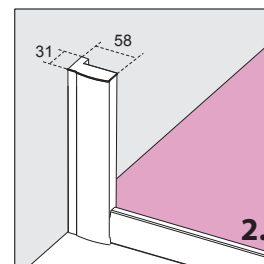

VESTA DW+S

SHOP.....
 ADDRESS.....
 PN.
 CUSTOMER PN.

ORDER

INQUIRY

DIMENSION X
 (from 1300 to 2100mm)

DIMENSION Y
 (from 300 to 800mm)

HEIGHT 1500mm (standard)
 (other - from 1300 to 1500mm)

RYSUNKI POGLĄDOWE

WALL PROFILE

WALL PROFILE

WALL PROFILE