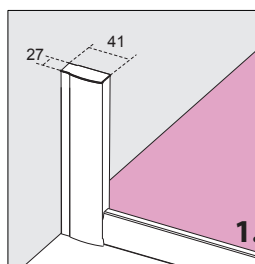

VESTA DW+S

SHOP.....
 ADDRESS.....
 PN.
 CUSTOMER PN.

ORDER

INQUIRY

DIMENSION X
 (from 1300 to 2100mm)

DIMENSION Y
 (from 300 to 800mm)

HEIGHT 1500mm (standard)
 (other - from 1300 to 1500mm)

RYSUNKI POGLĄDOWE

WALL PROFILE

WALL PROFILE

WALL PROFILE