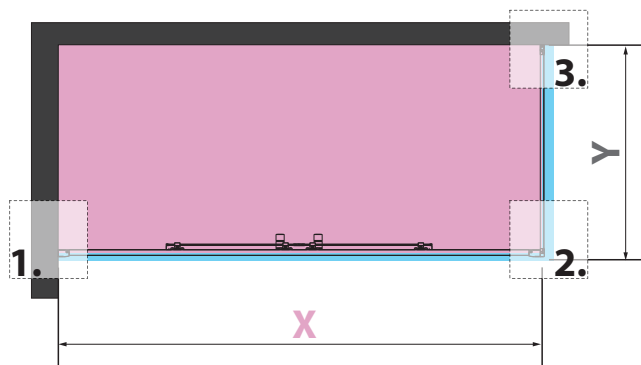

VESTA DW+S

SHOP.....
 ADDRESS.....
 PN.
 CUSTOMER PN.

ORDER

INQUIRY

DIMENSION X
 (from 1300 to 2100mm)

DIMENSION Y
 (from 300 to 800mm)

HEIGHT 1500mm (standard)
 (other - from 1300 to 1500mm)

RYSUNKI POGLĄDOWE

WALL PROFILE

WALL PROFILE

WALL PROFILE